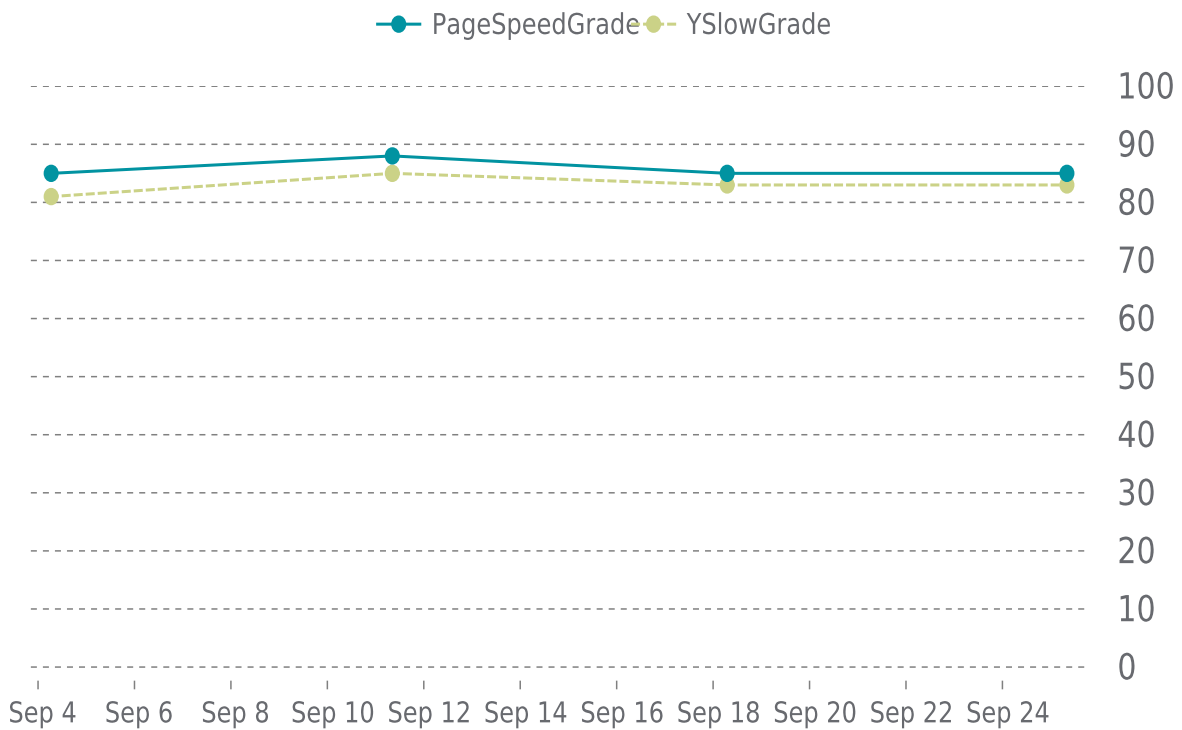

✓ PERFORMANCE

Total performance checks: **4**

09/01/2023 to 09/30/2023

MOST RECENT SCAN

09/25/2023

PageSpeed Grade

B (85%)

Previous check: 85%

YSlow Grade

B (83%)

Previous check: 83%

PERFORMANCE OVERVIEW

PERFORMANCE HISTORY

Date	Load time	PageSpeed	YSlow
09/25/2023 08:06	1.45 s	B (85%)	B (83%)
09/18/2023 07:00	1.63 s	B (85%)	B (83%)
09/11/2023 08:20	1.28 s	B (88%)	B (85%)
09/04/2023 06:32	1.16 s	B (85%)	B (81%)