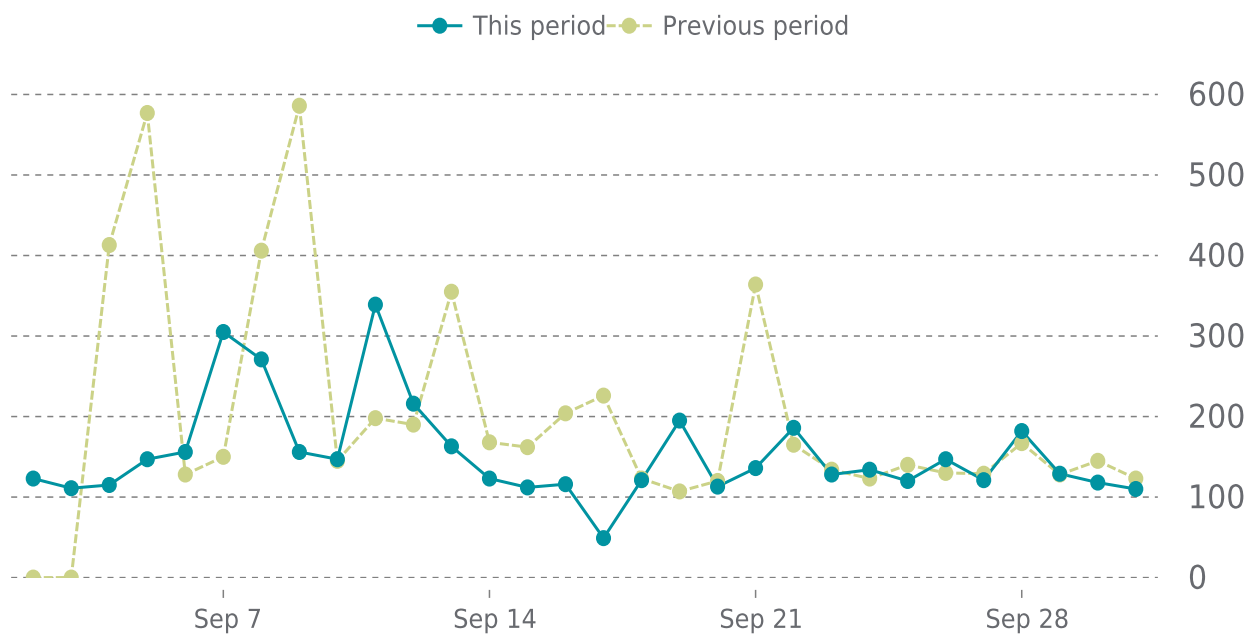

Up for: **64d 20h**
Overall Uptime: **100.000%**

OVERVIEW

last 24 hours
100%

last 7 days
100%

last 30 days
100%

UPTIME HISTORY

Event	Date	Reason	Duration
UP	07/28/2023	-	64d 20h

✓ ANALYTICS

Traffic down by: **23.6%**

09/01/2023 to 09/30/2023

SESSIONS

SECURITY

Total security checks: **4**

09/01/2023 to 09/30/2023

MOST RECENT SCAN

09/25/2023