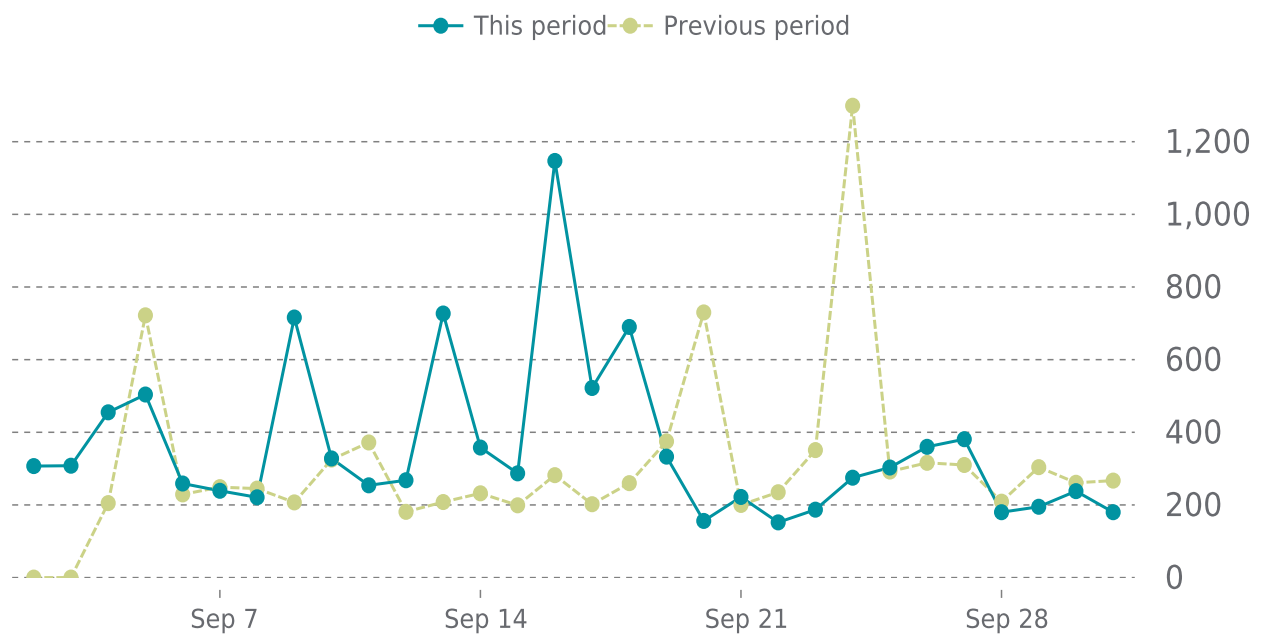

OVERVIEW

last 24 hours

100%

last 7 days

100%

last 30 days

100%

UPTIME HISTORY

Event	Date	Reason	Duration
UP	07/28/2023	-	64d 20h

✓ ANALYTICS

Traffic up by: **16%**
09/01/2023 to 09/30/2023

SESSIONS

SECURITY

Total security checks: **4**

09/01/2023 to 09/30/2023

MOST RECENT SCAN