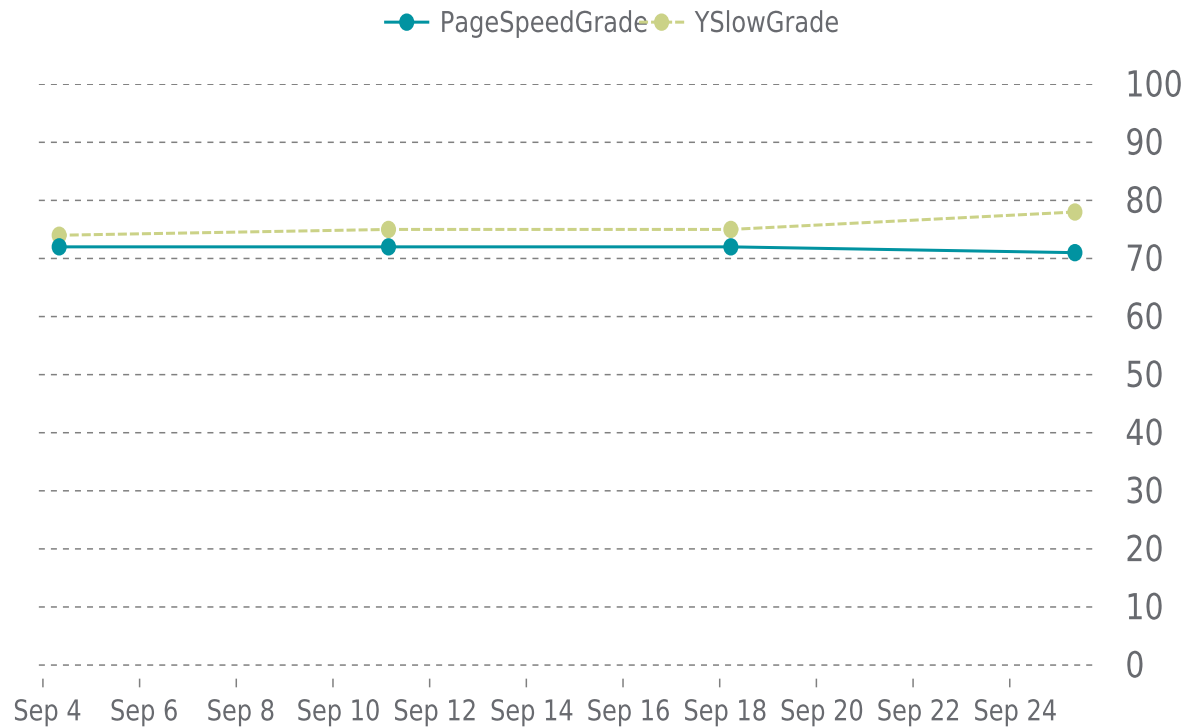

✓ PERFORMANCE

Total performance checks: **4**

09/01/2023 to 09/30/2023

MOST RECENT SCAN

09/25/2023

PageSpeed Grade

C (71%)

Previous check: 72%

YSlow Grade

C (78%)

Previous check: 75%

PERFORMANCE OVERVIEW

PERFORMANCE HISTORY

Date	Load time	PageSpeed	YSlow
09/25/2023 08:21	1.54 s	C (71%)	C (78%)
09/18/2023 05:32	1.66 s	C (72%)	C (75%)
09/11/2023 03:34	1.67 s	C (72%)	C (75%)
09/04/2023 08:04	1.77 s	C (72%)	C (74%)