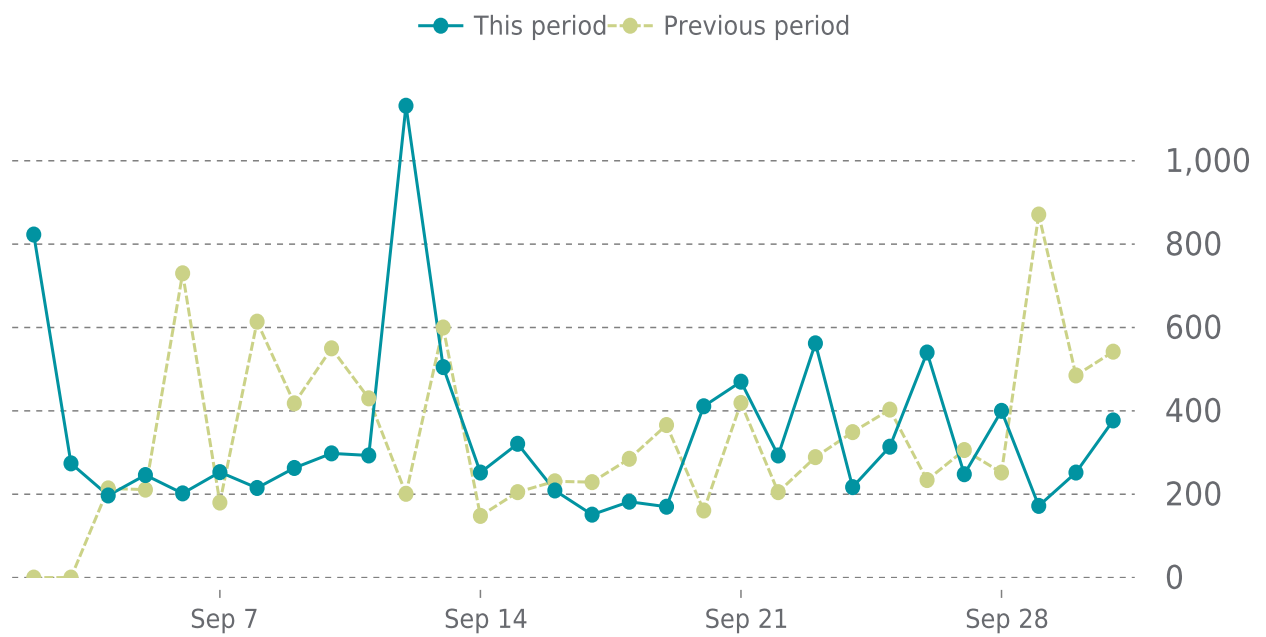

UPDATES

Total updates performed: **7**

09/01/2023 to 09/30/2023

OVERVIEW

Plugin updates

7

UPDATES HISTORY

Plugin name	Plugin version		Date
Toolset Views	3.6.7	→ 3.6.8	09/12/2023
Toolset Maps	2.1.1	→ 2.1.3	09/12/2023
Toolset Blocks	1.6.7	→ 1.6.8	09/12/2023
Toolset Types	3.4.19	→ 3.4.20	09/12/2023
WPForms	1.8.3	→ 1.8.3.2	09/12/2023
Yoast SEO	20.13	→ 21.1	09/12/2023
PublishPress Capabilities	2.9.1	→ 2.10.0	09/12/2023

UPTIME

Up for: **64d 20h**
Overall Uptime: **100.000%**

OVERVIEW

last 24 hours
100%

last 7 days
100%

last 30 days
100%

UPTIME HISTORY

Event	Date	Reason	Duration
UP	07/28/2023	-	64d 20h

✓ ANALYTICS

Traffic up by: **1.1%**
09/01/2023 to 09/30/2023

SESSIONS

SECURITY

Total security checks: **4**

09/01/2023 to 09/30/2023

MOST RECENT SCAN

09/25/2023