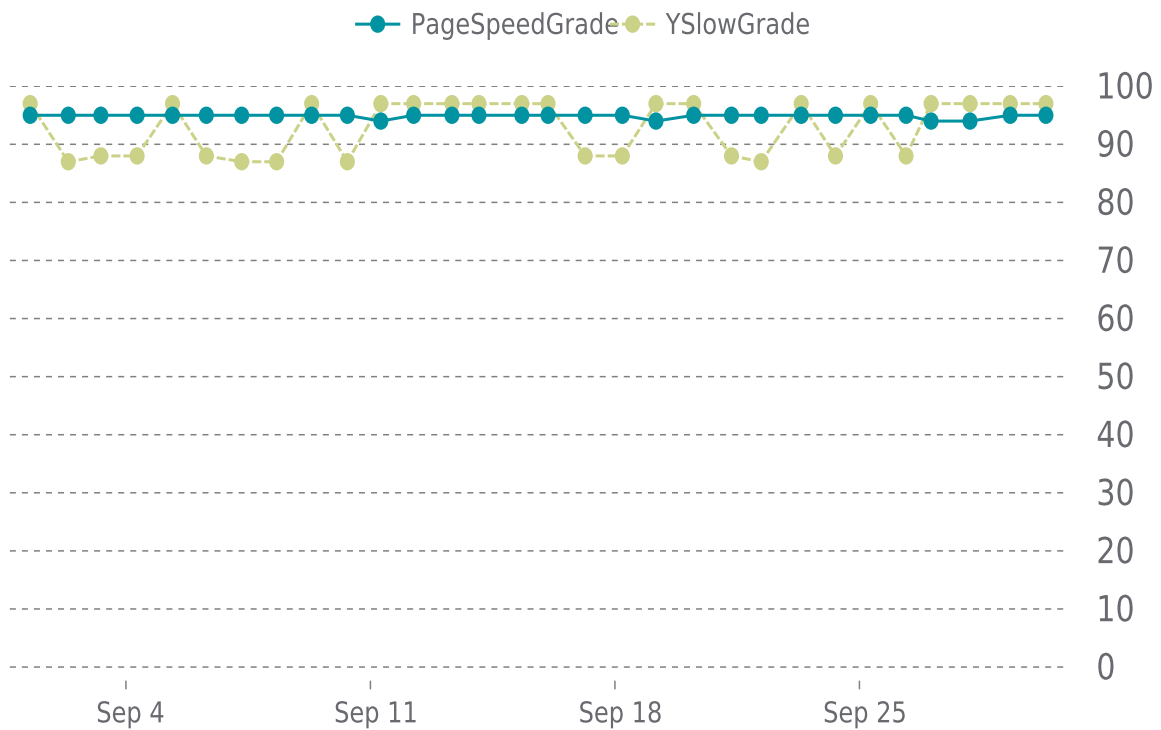

YSlow Grade

A (97%)

Previous check: 97%

PERFORMANCE OVERVIEW

PERFORMANCE HISTORY (1/2)

Date	Load time	PageSpeed	YSlow
09/30/2023 08:08	0.47 s	A (95%)	A (97%)
09/29/2023 07:36	0.52 s	A (95%)	A (97%)
09/28/2023 04:00	0.46 s	A (94%)	A (97%)
09/27/2023 01:14	0.46 s	A (94%)	A (97%)
09/26/2023 08:03	0.69 s	A (95%)	B (88%)
09/25/2023 07:42	0.48 s	A (95%)	A (97%)
09/24/2023 07:33	0.67 s	A (95%)	B (88%)
09/23/2023 08:00	0.45 s	A (95%)	A (97%)
09/22/2023 04:32	0.74 s	A (95%)	B (87%)
09/21/2023 08:06	0.64 s	A (95%)	B (88%)
09/20/2023 06:06	0.42 s	A (95%)	A (97%)
09/19/2023 04:11	0.51 s	A (94%)	A (97%)
09/18/2023 05:06	0.63 s	A (95%)	B (88%)
09/17/2023 03:31	0.65 s	A (95%)	B (88%)
09/16/2023 02:03	0.42 s	A (95%)	A (97%)