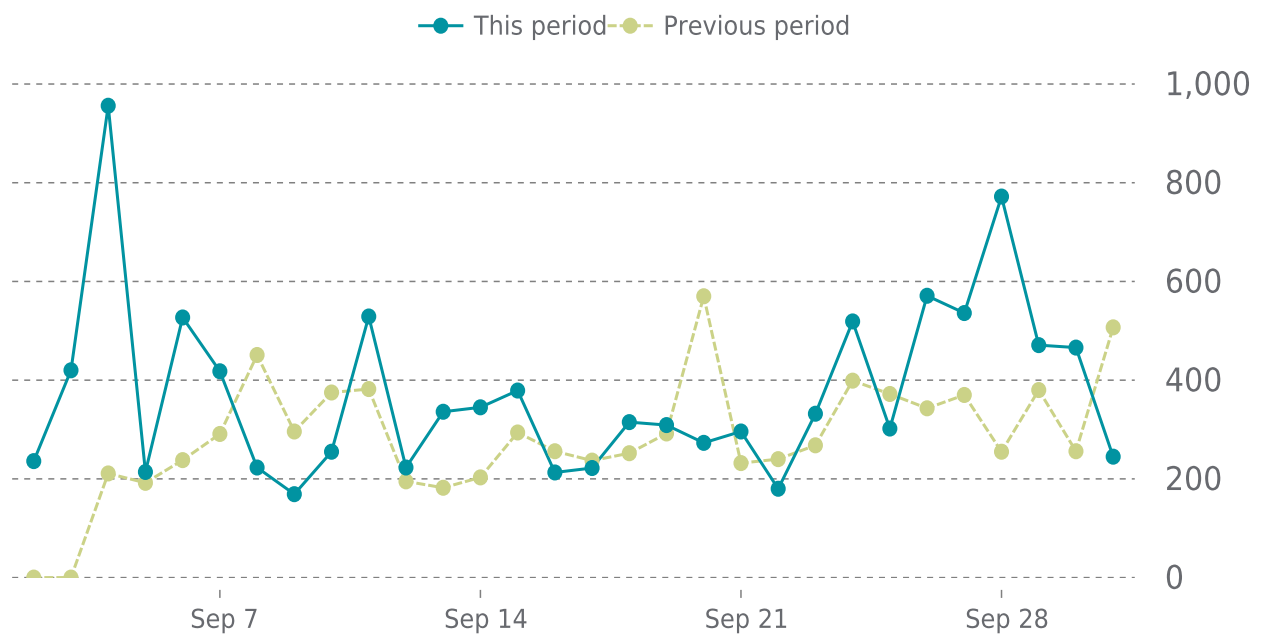

UPTIME HISTORY

Event	Date	Reason	Duration
UP	07/28/2023	-	64d 20h

✓ ANALYTICS

Traffic up by: **31.8%**

09/01/2023 to 09/30/2023

SESSIONS

SECURITY

Total security checks: **4**