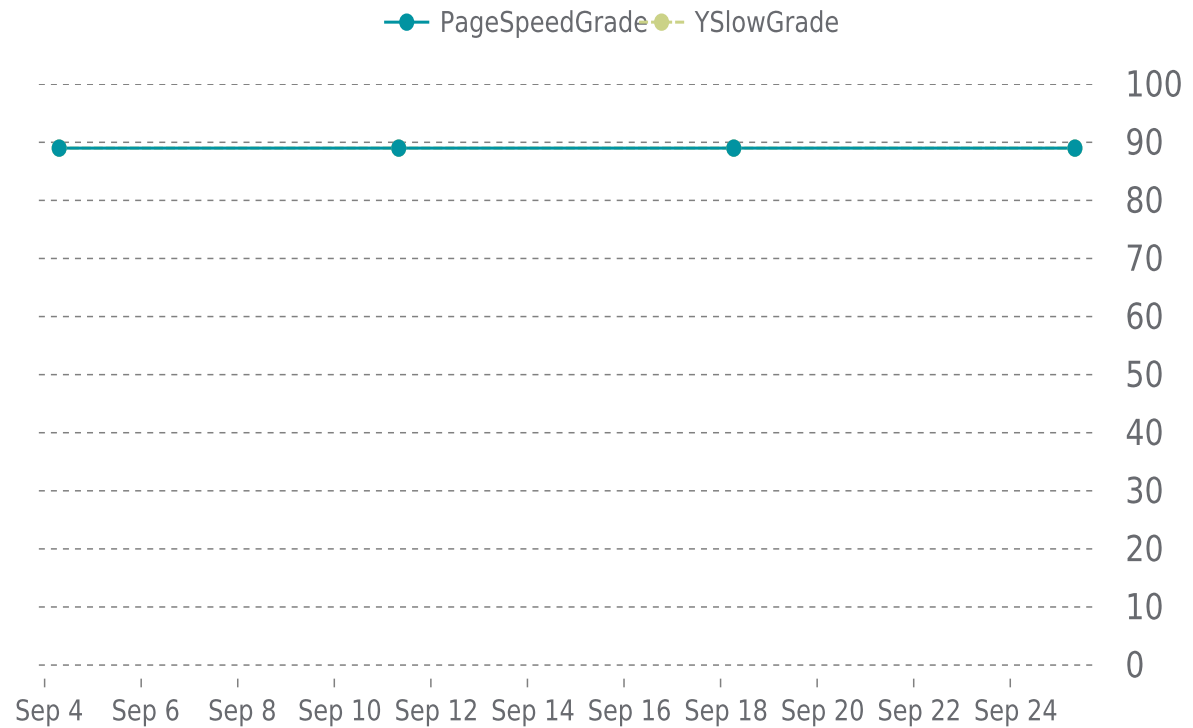

09/01/2023 to 09/30/2023

MOST RECENT SCAN

09/25/2023

PageSpeed Grade

B (89%)

Previous check: 89%

YSlow Grade

B (89%)

Previous check: 89%

PERFORMANCE OVERVIEW

PERFORMANCE HISTORY

Date	Load time	PageSpeed	YSlow
09/25/2023 08:08	1.23 s	B (89%)	B (89%)
09/18/2023 06:34	1.11 s	B (89%)	B (89%)
09/11/2023 08:01	1.42 s	B (89%)	B (89%)
09/04/2023 07:14	1.61 s	B (89%)	B (89%)