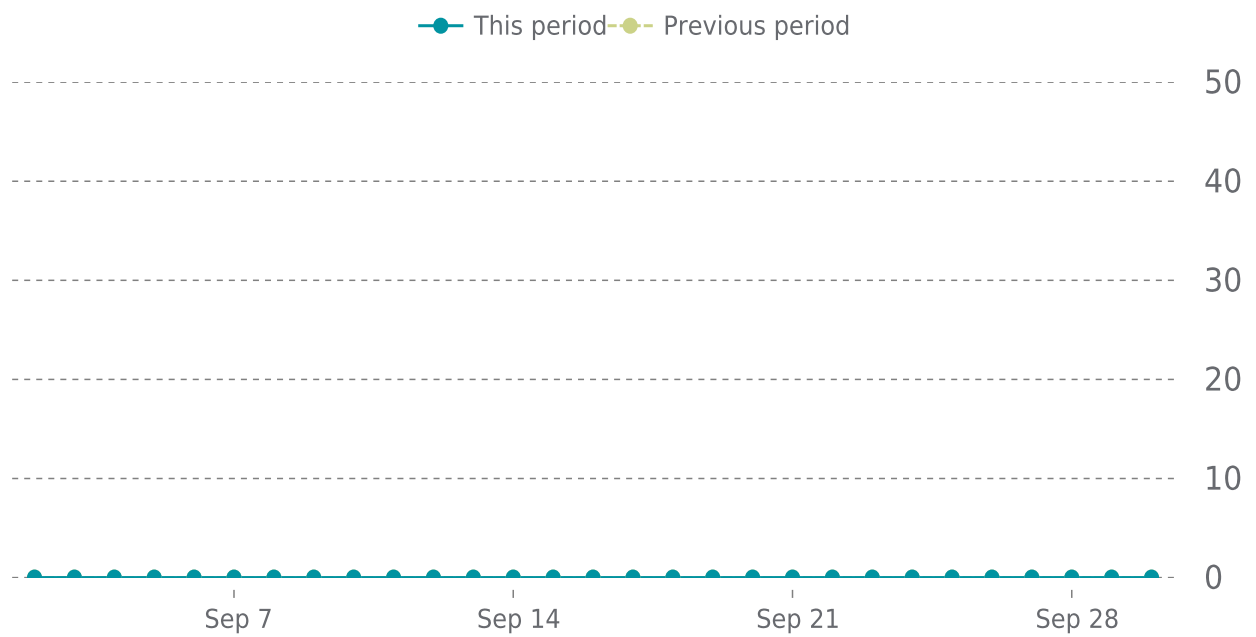

ANALYTICS

Traffic up by: **0%**
09/01/2023 to 09/30/2023

SESSIONS

Pages Per Sessions: ▲ 0%

Social Media Sessions: ▲ 0.00%

Bounce Rate: ▲ 0%

Organic Searches: ▲ 0.00%