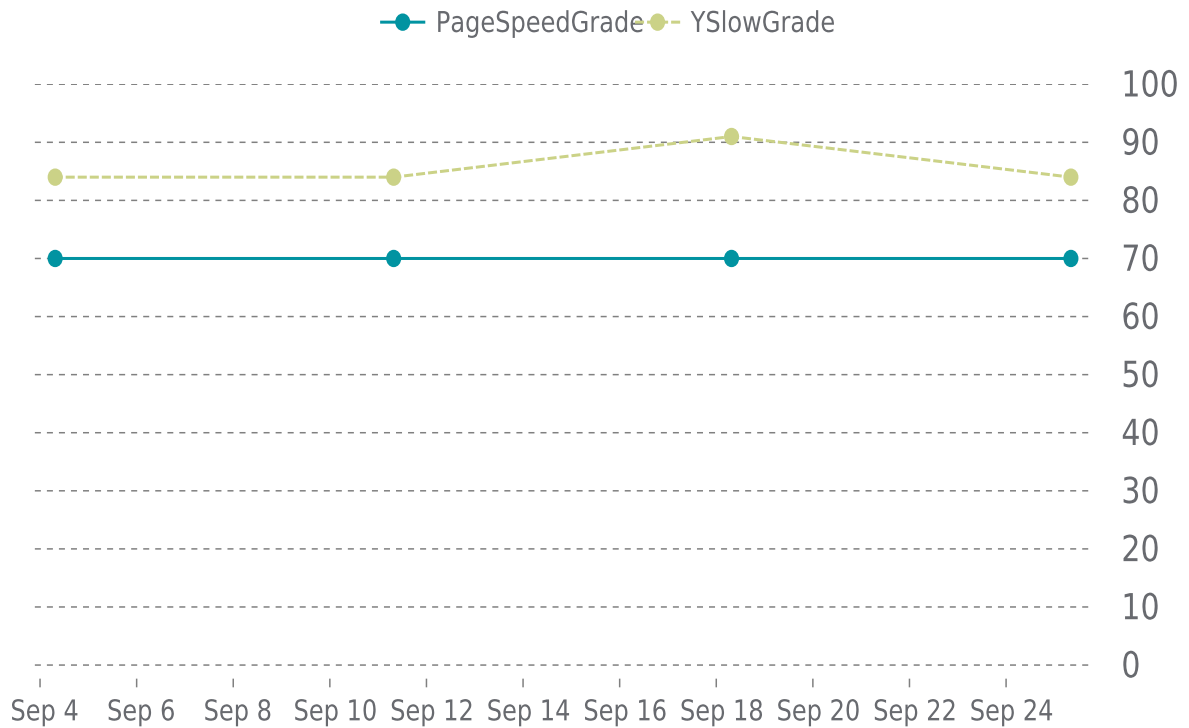

# ✓ PERFORMANCE

Total performance checks: **4**

09/01/2023 to 09/30/2023

## MOST RECENT SCAN

09/25/2023

PageSpeed Grade

**C (70%)**

Previous check: 70%

YSlow Grade

**B (84%)**

Previous check: 91%

## PERFORMANCE OVERVIEW

## PERFORMANCE HISTORY

Date	Load time	PageSpeed	YSlow
09/25/2023 08:13	1.12 s	C (70%)	B (84%)
09/18/2023 07:35	1.06 s	C (70%)	A (91%)
09/11/2023 07:43	0.86 s	C (70%)	B (84%)
09/04/2023 07:31	0.83 s	C (70%)	B (84%)