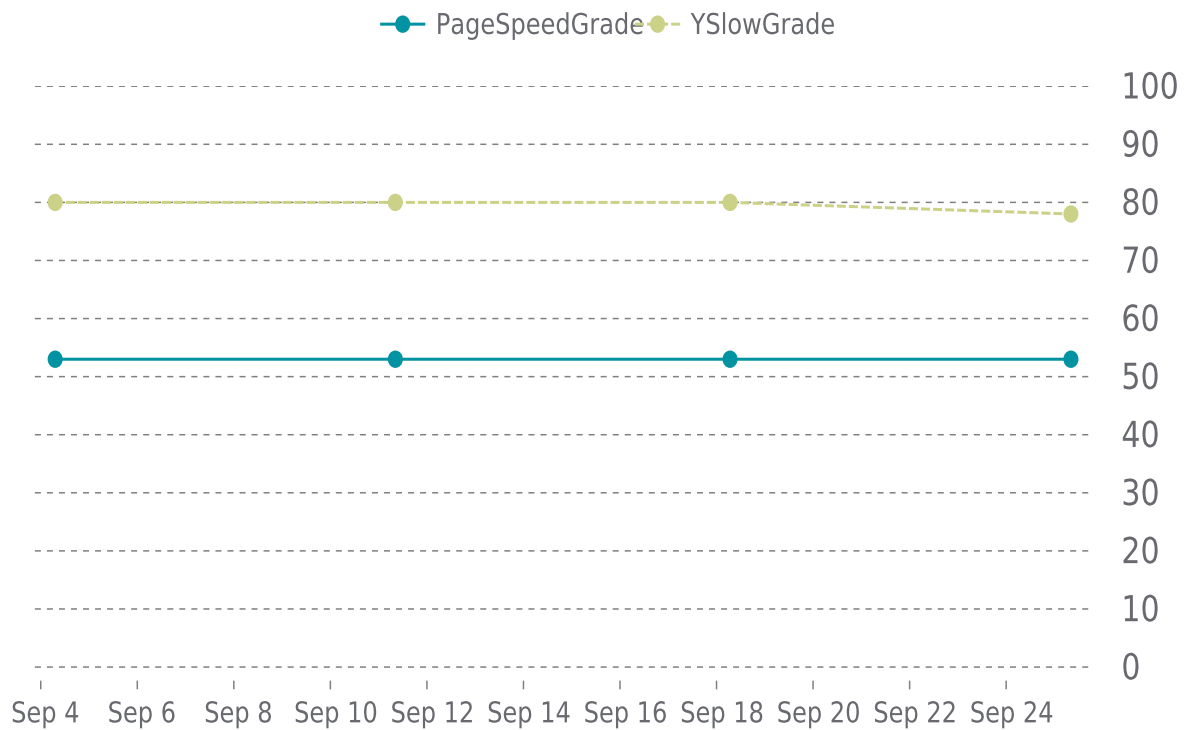

# ✓ PERFORMANCE

Total performance checks: **4**

09/01/2023 to 09/30/2023

## MOST RECENT SCAN

09/25/2023

PageSpeed Grade

**E (53%)**

Previous check: 53%

YSlow Grade

**C (78%)**

Previous check: 80%

## PERFORMANCE OVERVIEW