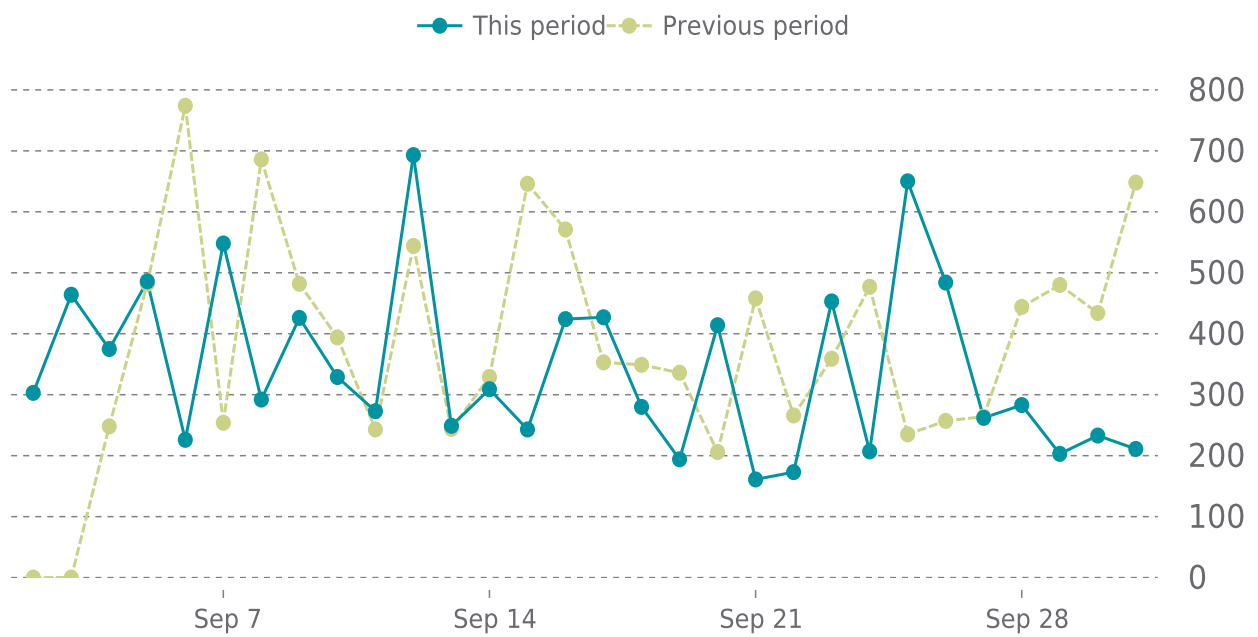

## OVERVIEW

last 24 hours

**100%**

last 7 days

**100%**

last 30 days

**100%**

## UPTIME HISTORY

Event	Date	Reason	Duration
UP	07/28/2023	-	64d 20h

# ✓ ANALYTICS

Traffic down by: **10.4%**

09/01/2023 to 09/30/2023

## SESSIONS