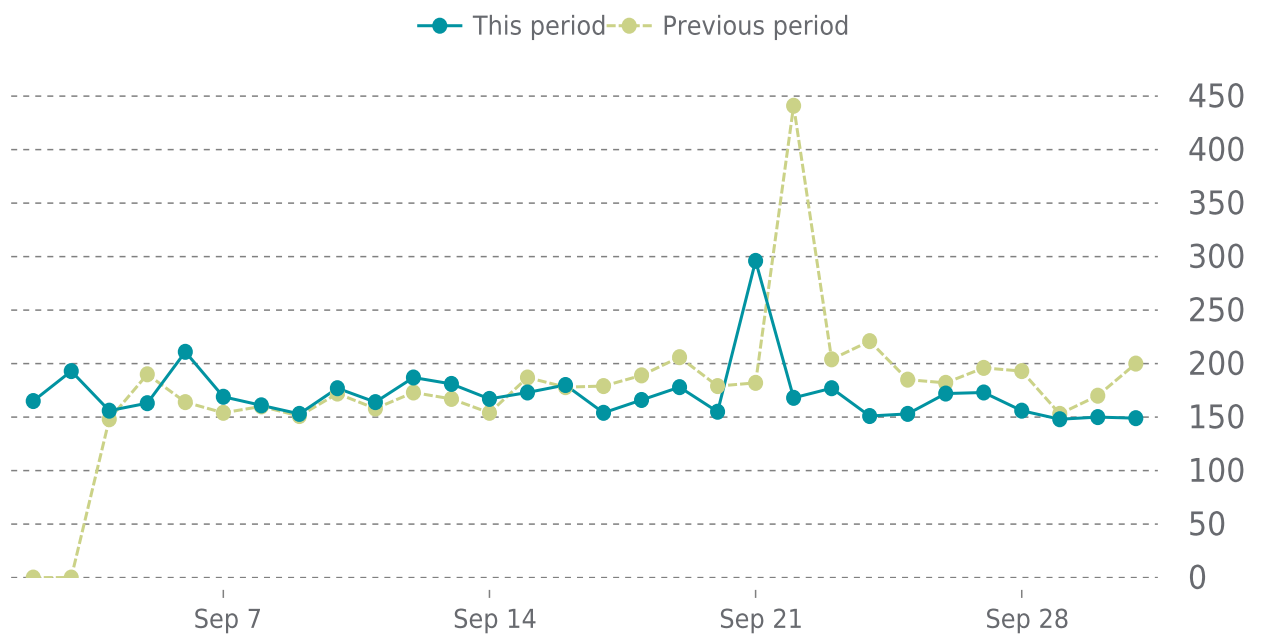

99%

UPTIME HISTORY

Event	Date	Reason	Duration
UP	09/26/2023	-	4d
DOWN	09/26/2023	Unable to connect to https://havardreferral.com/ .	2m 5s
UP	09/06/2023	-	20d 20h
DOWN	09/06/2023	Unable to connect to https://havardreferral.com/ .	2m 6s

✓ ANALYTICS

Traffic down by: **1.7%**

09/01/2023 to 09/30/2023

SESSIONS

SECURITY

Total security checks: **4**

09/01/2023 to 09/30/2023

MOST RECENT SCAN