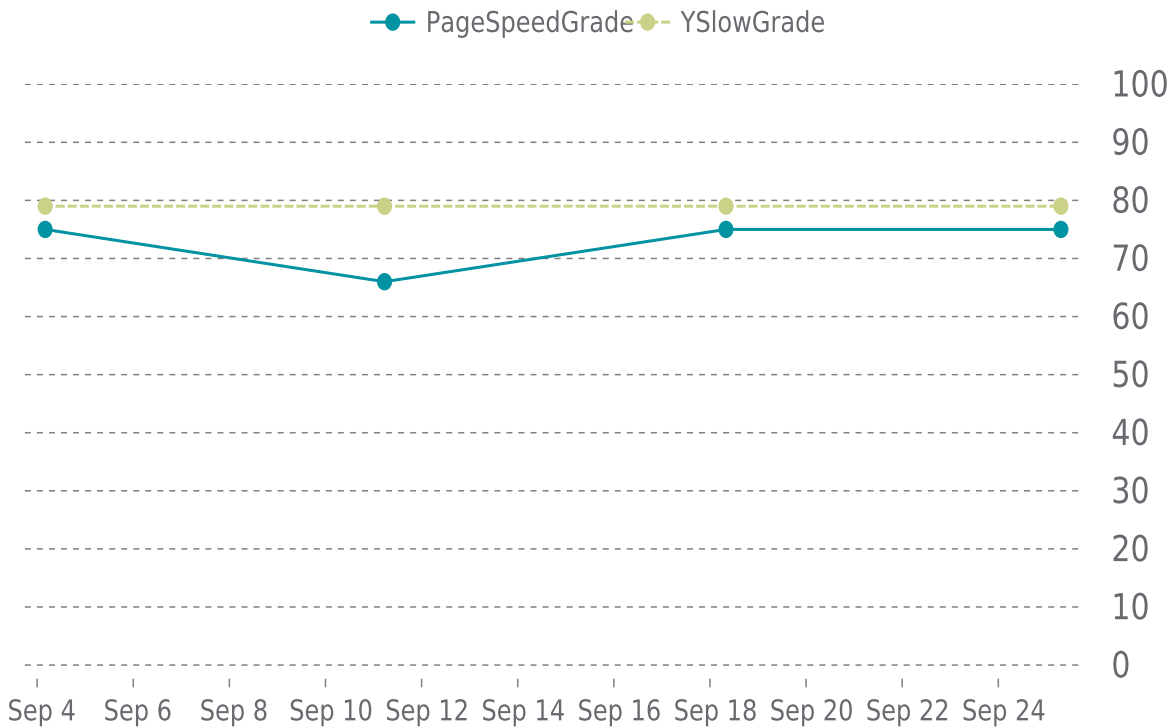

# ✓ PERFORMANCE

Total performance checks: **4**

09/01/2023 to 09/30/2023

## MOST RECENT SCAN

09/25/2023

PageSpeed Grade

**C (75%)**

Previous check: 75%

YSlow Grade

**C (79%)**

Previous check: 79%

## PERFORMANCE OVERVIEW