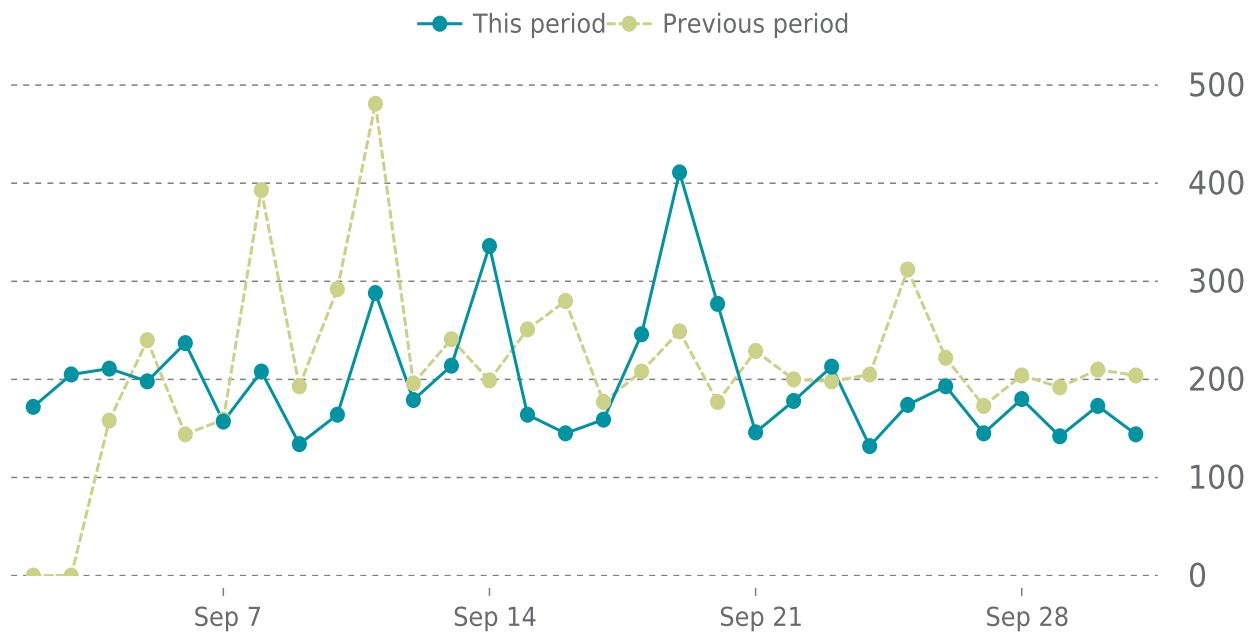

last 30 days

100%

UPTIME HISTORY

Event	Date	Reason	Duration
UP	08/12/2023	-	49d 22h

✓ ANALYTICS

Traffic down by: **7.2%**

09/01/2023 to 09/30/2023

SESSIONS