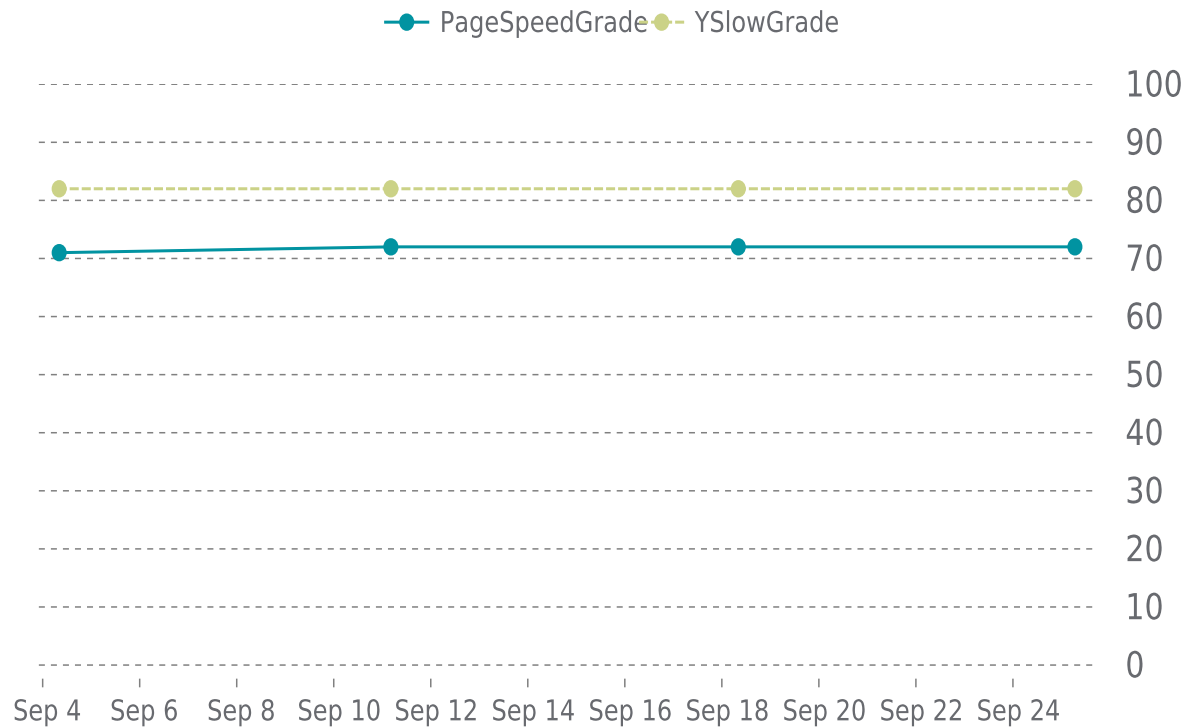

✓ PERFORMANCE

Total performance checks: **4**

09/01/2023 to 09/30/2023

MOST RECENT SCAN

09/25/2023

PageSpeed Grade

C (72%)

Previous check: 72%

YSlow Grade

B (82%)

Previous check: 82%

PERFORMANCE OVERVIEW

PERFORMANCE HISTORY

Date	Load time	PageSpeed	YSlow
09/25/2023 06:40	2.06 s	C (72%)	B (82%)
09/18/2023 08:09	2.02 s	C (72%)	B (82%)
09/11/2023 04:16	1.96 s	C (72%)	B (82%)
09/04/2023 08:10	2.90 s	C (71%)	B (82%)