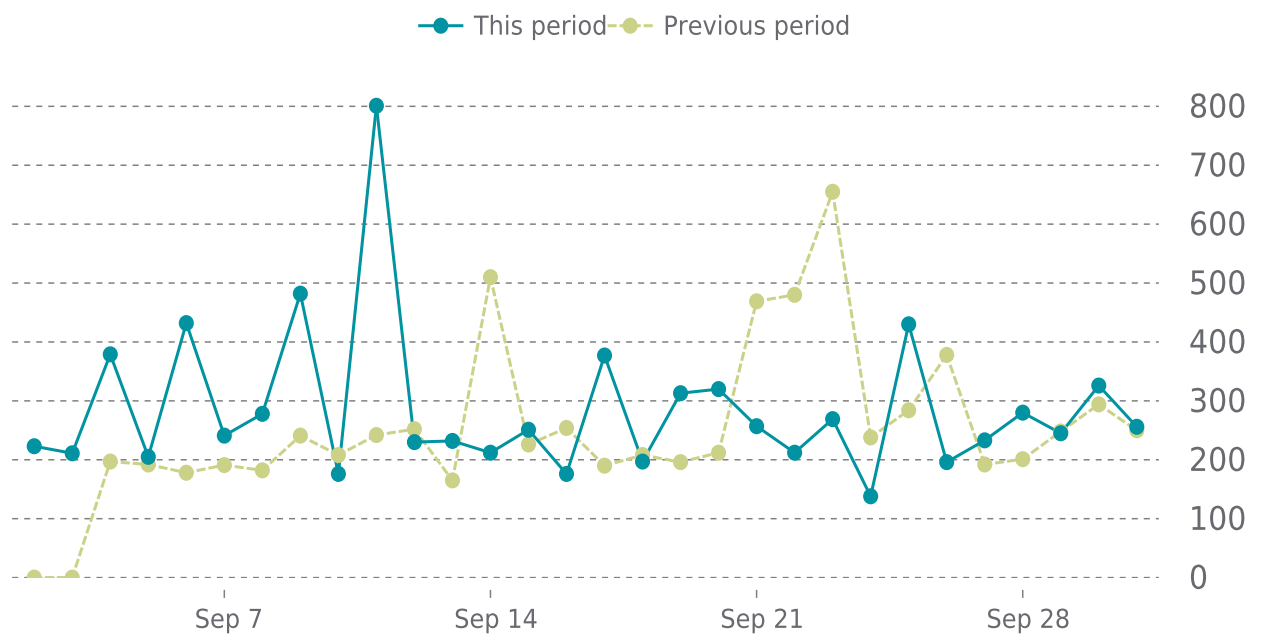

OVERVIEW

last 24 hours

100%

last 7 days

100%

last 30 days

100%

UPTIME HISTORY

Event	Date	Reason	Duration
UP	07/28/2023	-	64d 20h

✓ ANALYTICS

Traffic up by: **13.9%**
09/01/2023 to 09/30/2023

SESSIONS

SECURITY

Total security checks: **4**

09/01/2023 to 09/30/2023

MOST RECENT SCAN