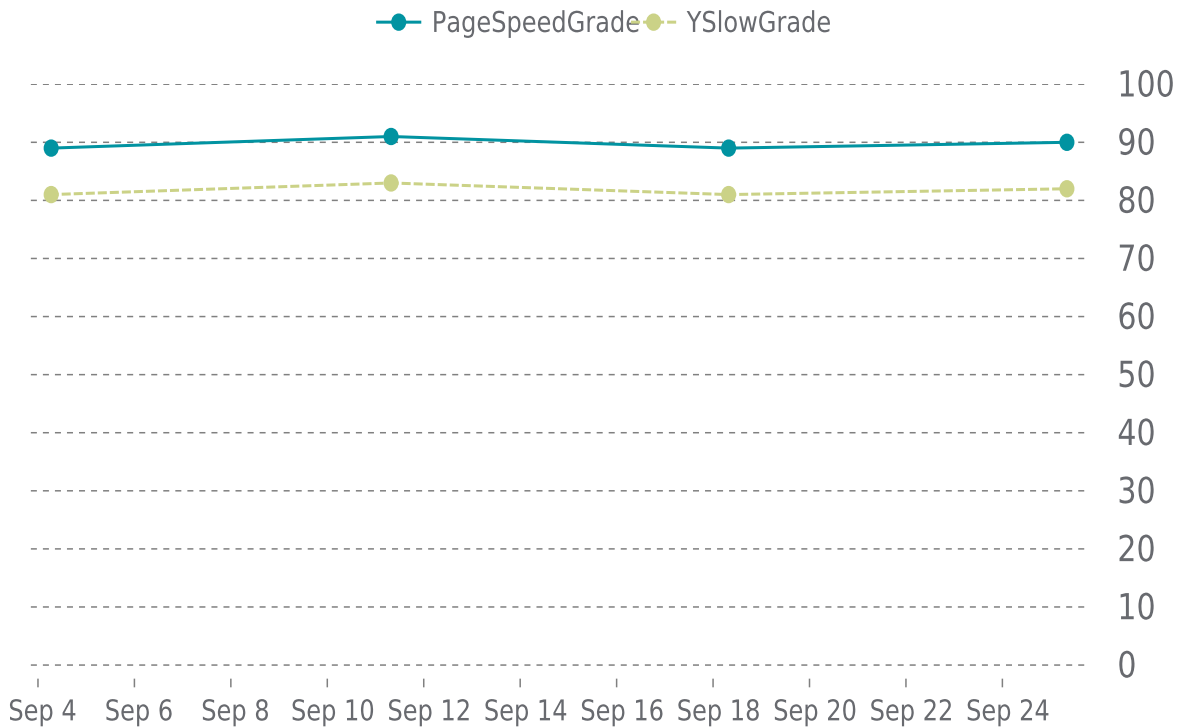

YSlow Grade

B (82%)

Previous check: 81%

PERFORMANCE OVERVIEW

PERFORMANCE HISTORY

Date	Load time	PageSpeed	YSlow
09/25/2023 08:07	0.97 s	A (90%)	B (82%)
09/18/2023 07:45	1.65 s	B (89%)	B (81%)
09/11/2023 07:45	30.78 s	A (91%)	B (83%)
09/04/2023 06:34	1.41 s	B (89%)	B (81%)