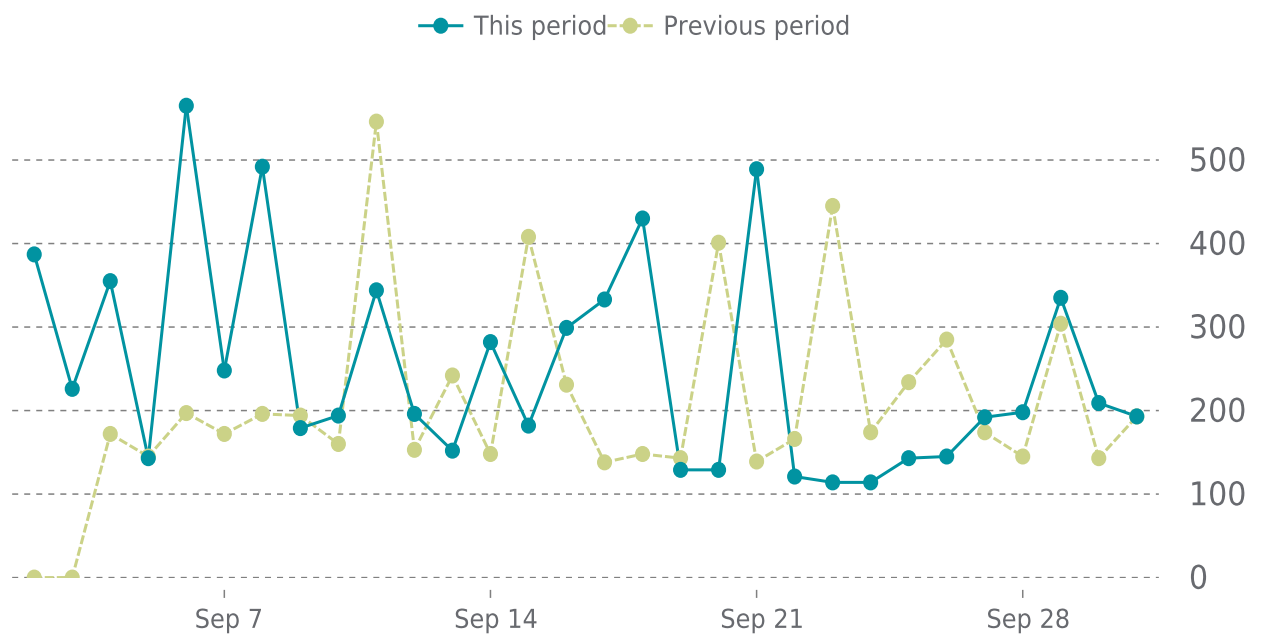

OVERVIEW

last 24 hours

100%

last 7 days

100%

last 30 days

100%

UPTIME HISTORY

Event	Date	Reason	Duration
UP	07/28/2023	-	64d 20h

✓ ANALYTICS

Traffic up by: **21.3%**

09/01/2023 to 09/30/2023

SESSIONS

SECURITY

Total security checks: **4**

09/01/2023 to 09/30/2023