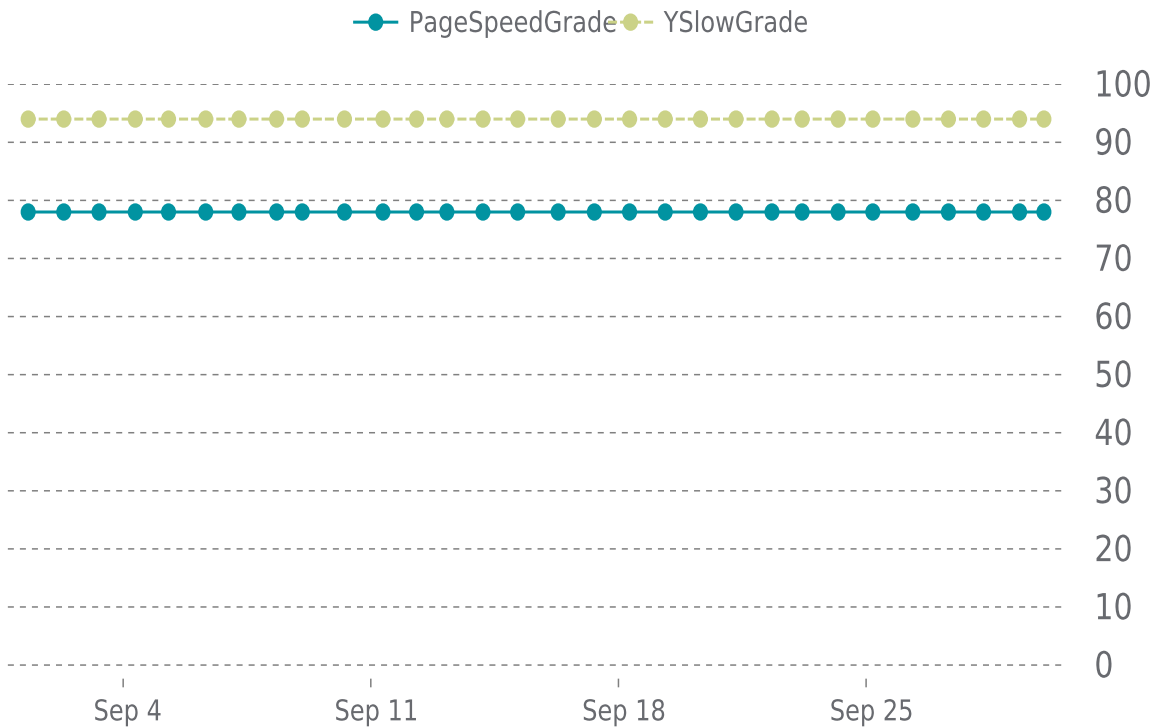

✓ PERFORMANCE

Total performance checks: **30**

09/01/2023 to 09/30/2023

MOST RECENT SCAN

09/30/2023

PageSpeed Grade

C (78%)

Previous check: 78%

YSlow Grade

A (94%)

Previous check: 94%

PERFORMANCE OVERVIEW

PERFORMANCE HISTORY (1/2)

Date	Load time	PageSpeed	YSlow
09/30/2023 00:38	1.27 s	C (78%)	A (94%)
09/29/2023 08:07	0.99 s	C (78%)	A (94%)
09/28/2023 07:41	1.17 s	C (78%)	A (94%)
09/27/2023 07:51	1.33 s	C (78%)	A (94%)
09/26/2023 07:41	1.26 s	C (78%)	A (94%)
09/25/2023 04:33	1.33 s	C (78%)	A (94%)
09/24/2023 05:00	1.29 s	C (78%)	A (94%)
09/23/2023 04:37	1.40 s	C (78%)	A (94%)
09/22/2023 08:10	1.29 s	C (78%)	A (94%)
09/21/2023 07:46	1.28 s	C (78%)	A (94%)
09/20/2023 07:37	1.27 s	C (78%)	A (94%)
09/19/2023 07:43	1.33 s	C (78%)	A (94%)
09/18/2023 07:33	1.24 s	C (78%)	A (94%)
09/17/2023 07:39	1.26 s	C (78%)	A (94%)
09/16/2023 07:06	1.23 s	C (78%)	A (94%)