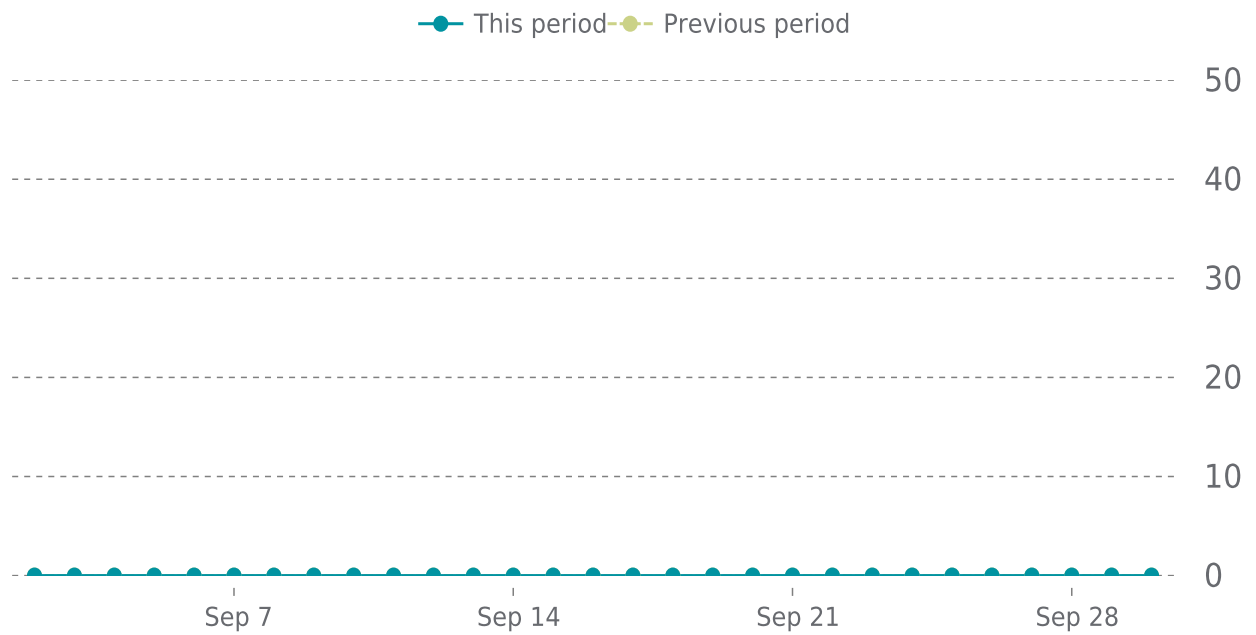

OVERVIEW

last 24 hours

100%

last 7 days

100%

last 30 days

100%

UPTIME HISTORY

Event	Date	Reason	Duration
UP	07/28/2023	-	64d 19h

✓ ANALYTICS

Traffic up by: **0%**
09/01/2023 to 09/30/2023

SESSIONS

Pages Per Sessions: ▲ 0%

Social Media Sessions: ▲ 0.00%

Bounce Rate: ▲ 0%

Organic Searches: ▲ 0.00%