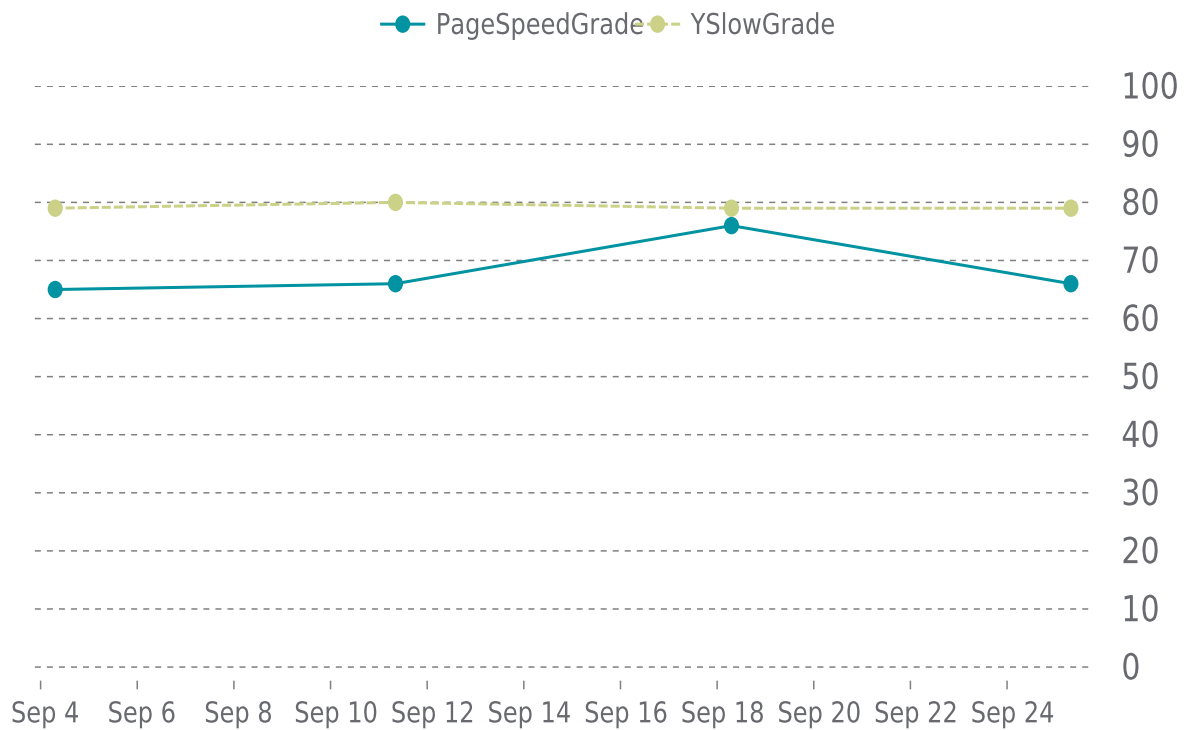

# ✓ PERFORMANCE

Total performance checks: **4**

09/01/2023 to 09/30/2023

## MOST RECENT SCAN

09/25/2023

PageSpeed Grade

**D (66%)**

Previous check: 76%

YSlow Grade

**C (79%)**

Previous check: 79%

## PERFORMANCE OVERVIEW