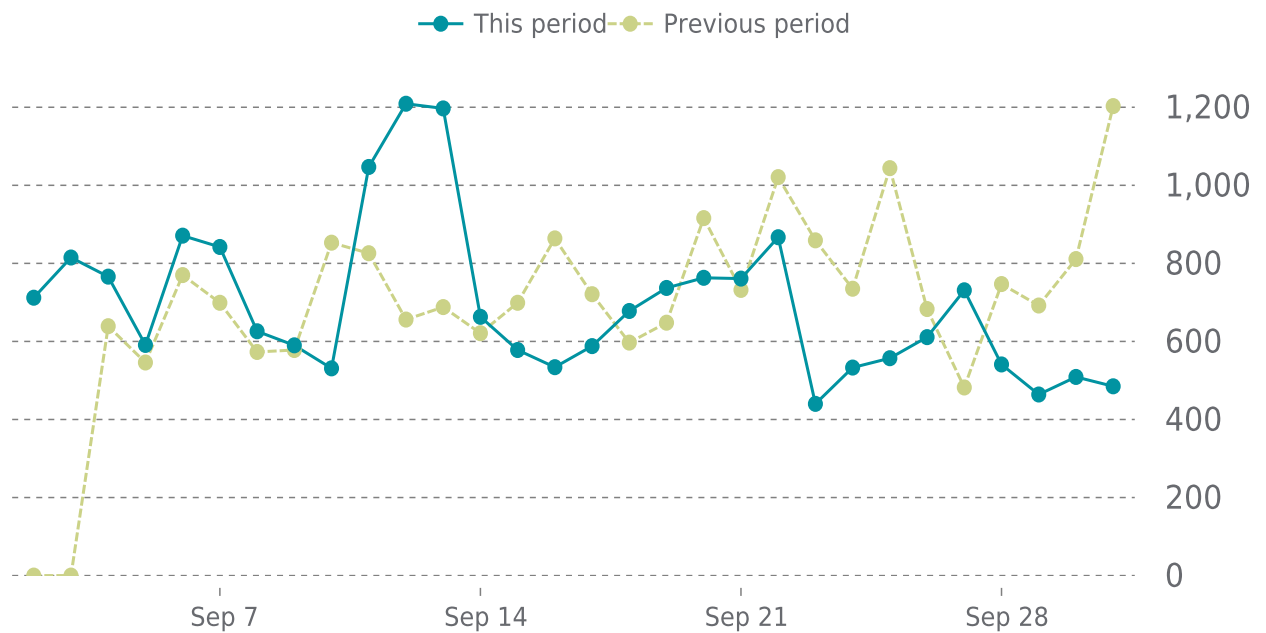

✓ ANALYTICS

Traffic down by: **0.3%**

09/01/2023 to 09/30/2023

SESSIONS