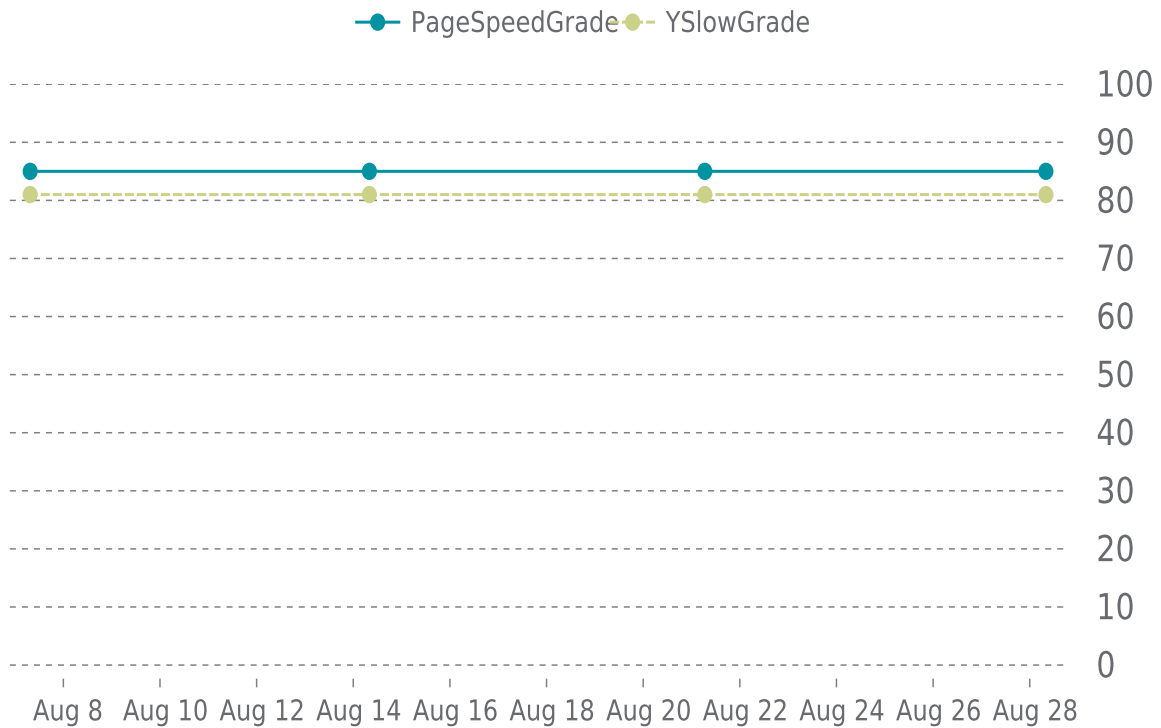

✓ PERFORMANCE

Total performance checks: **4**

08/01/2023 to 08/31/2023

MOST RECENT SCAN

08/28/2023

PageSpeed Grade

B (85%)

Previous check: 85%

YSlow Grade

B (81%)

Previous check: 81%

PERFORMANCE OVERVIEW

PERFORMANCE HISTORY

Date	Load time	PageSpeed	YSlow
08/28/2023 08:02	1.21 s	B (85%)	B (81%)
08/21/2023 06:37	0.87 s	B (85%)	B (81%)
08/14/2023 08:01	1.17 s	B (85%)	B (81%)
08/07/2023 07:31	1.56 s	B (85%)	B (81%)