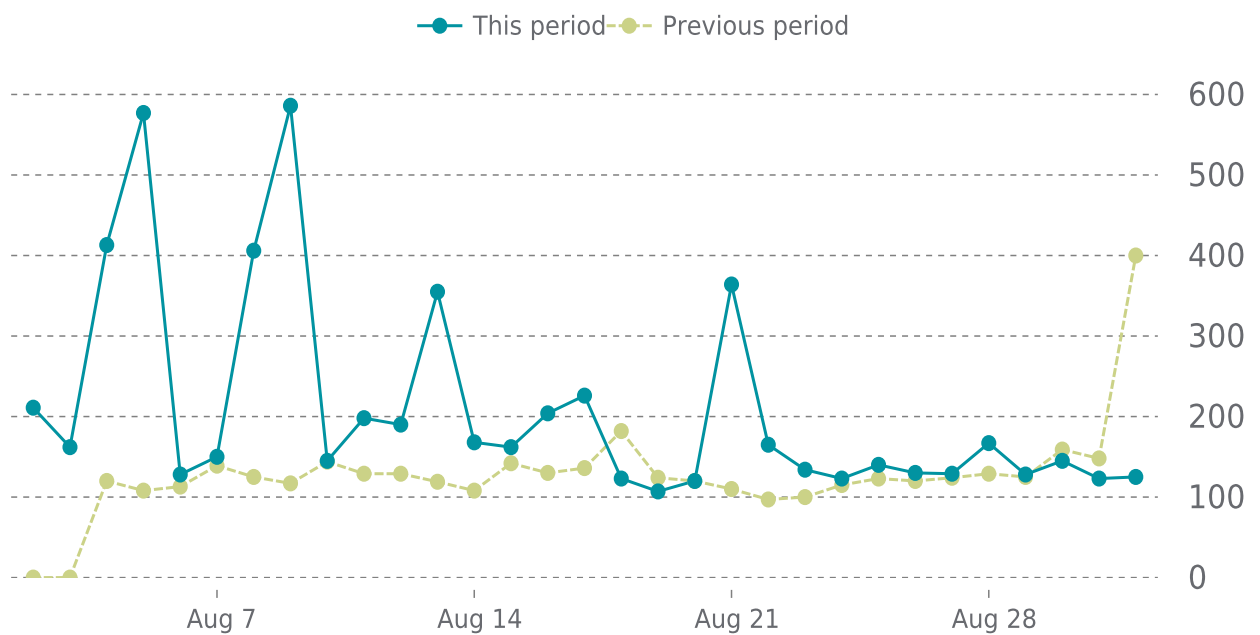

OVERVIEW

last 24 hours
100%

last 7 days
100%

last 30 days
100%

UPTIME HISTORY

Event	Date	Reason	Duration
UP	07/28/2023	-	34d 20h

✓ ANALYTICS

Traffic up by: **65.3%**

08/01/2023 to 08/31/2023

SESSIONS

SECURITY

Total security checks: **5**

08/01/2023 to 08/31/2023

MOST RECENT SCAN

08/28/2023

Status: **Clean**