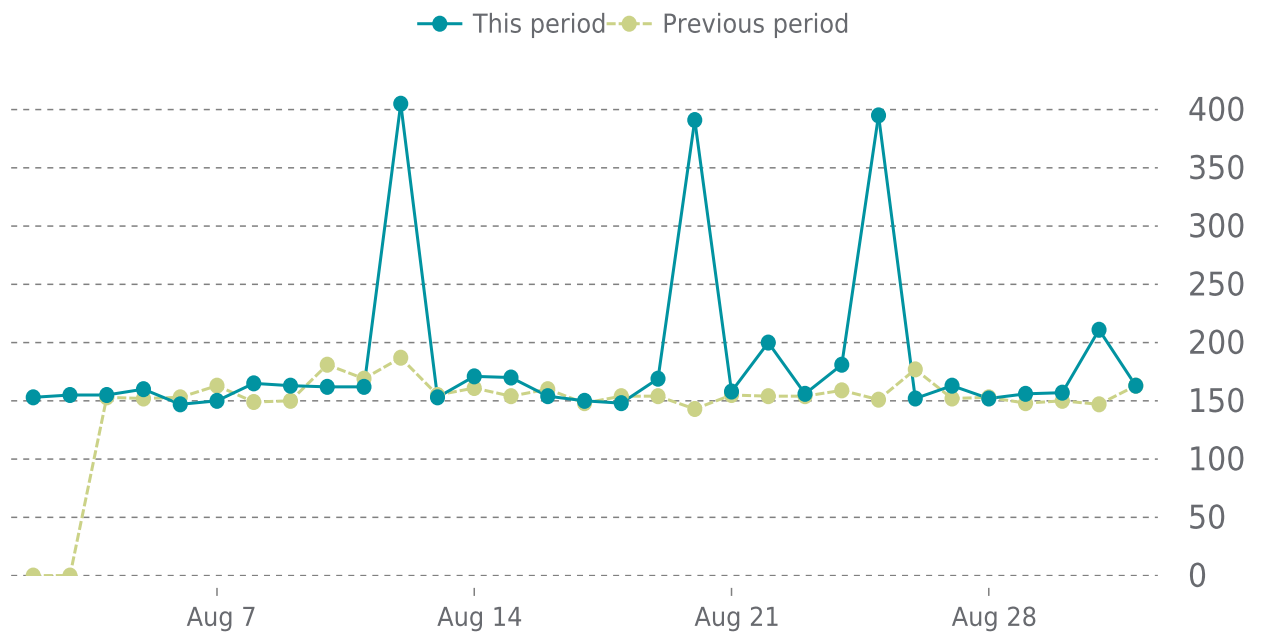

last 30 days

100%

UPTIME HISTORY

| Event | Date | Reason | Duration |
|-------|------------|--------|----------|
| UP | 04/28/2023 | - | 125d 16h |

✓ ANALYTICS

Traffic up by: **25.9%**
08/01/2023 to 08/31/2023

SESSIONS

SECURITY

Total security checks: **4**

08/01/2023 to 08/31/2023

MOST RECENT SCAN

08/29/2023

Status: **Clean**

Malware: **Clean**