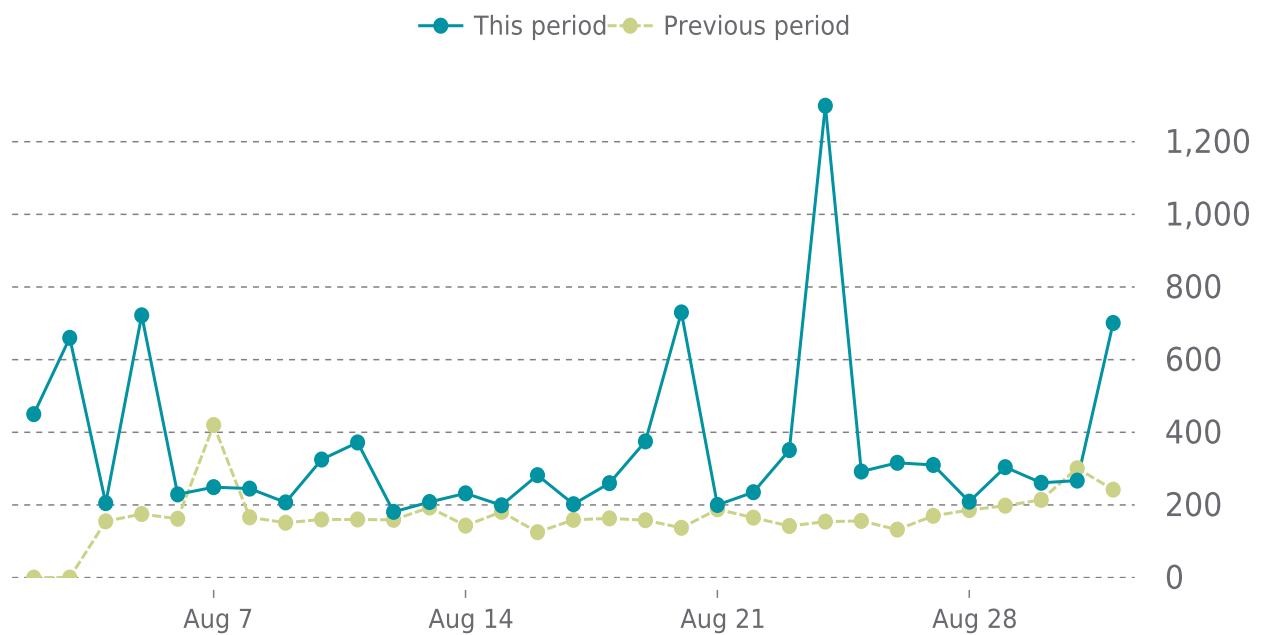

UPTIME HISTORY

Event	Date	Reason	Duration
UP	07/28/2023	-	34d 20h

✓ ANALYTICS

Traffic up by: **112.4%**

08/01/2023 to 08/31/2023

SESSIONS

SECURITY

Total security checks: **4**