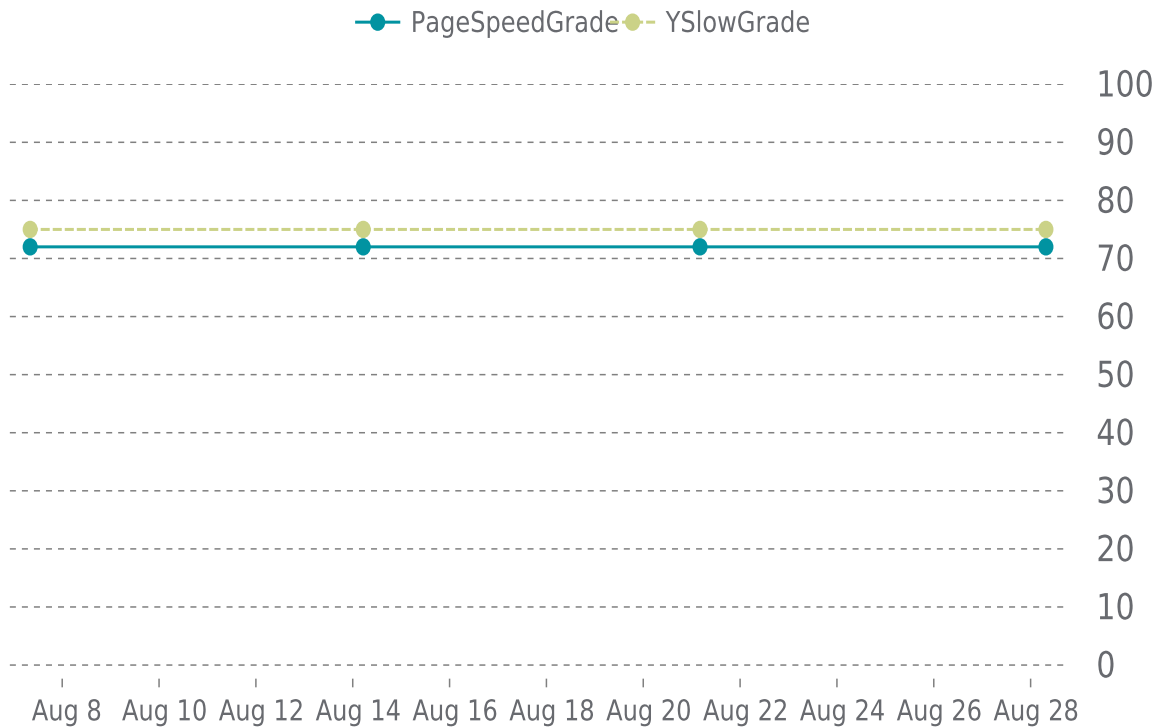

Previous check: 75%

PERFORMANCE OVERVIEW

PERFORMANCE HISTORY

Date	Load time	PageSpeed	YSlow
08/28/2023 07:35	1.72 s	C (72%)	C (75%)
08/21/2023 04:08	1.41 s	C (72%)	C (75%)
08/14/2023 05:13	1.57 s	C (72%)	C (75%)
08/07/2023 08:07	1.69 s	C (72%)	C (75%)