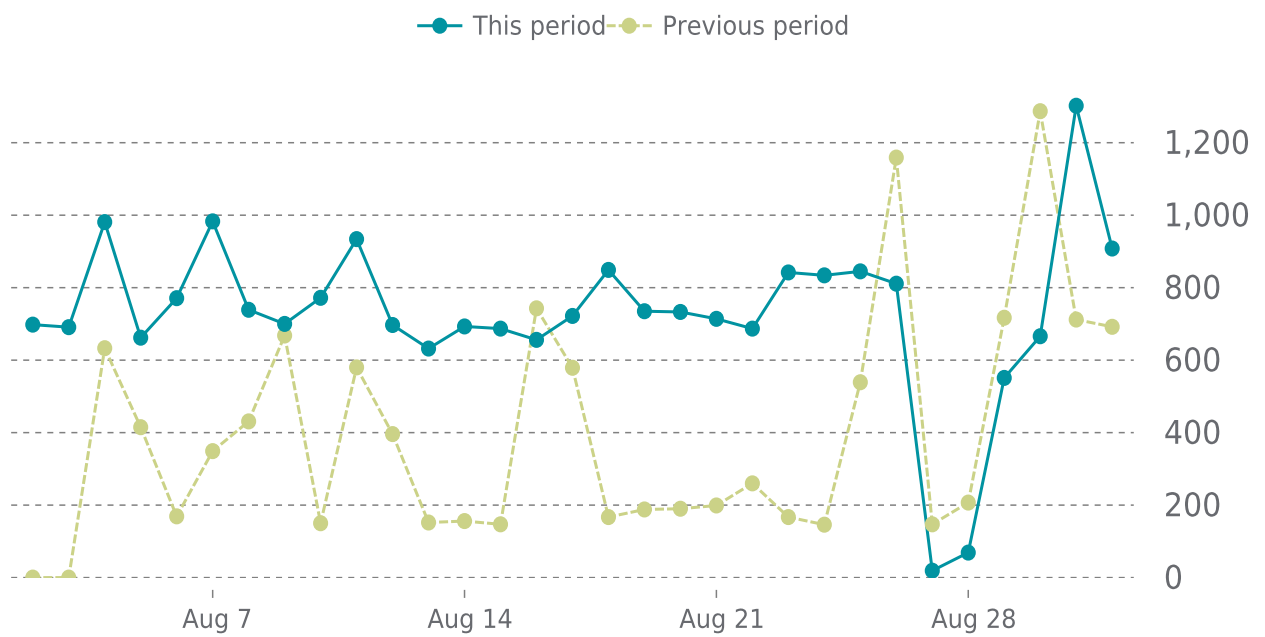

## OVERVIEW

last 24 hours

**100%**

last 7 days

**100%**

last 30 days

**100%**

## UPTIME HISTORY

Event	Date	Reason	Duration
UP	07/28/2023	-	34d 20h

# ✓ ANALYTICS

Traffic up by: **82.9%**

08/01/2023 to 08/31/2023

## SESSIONS