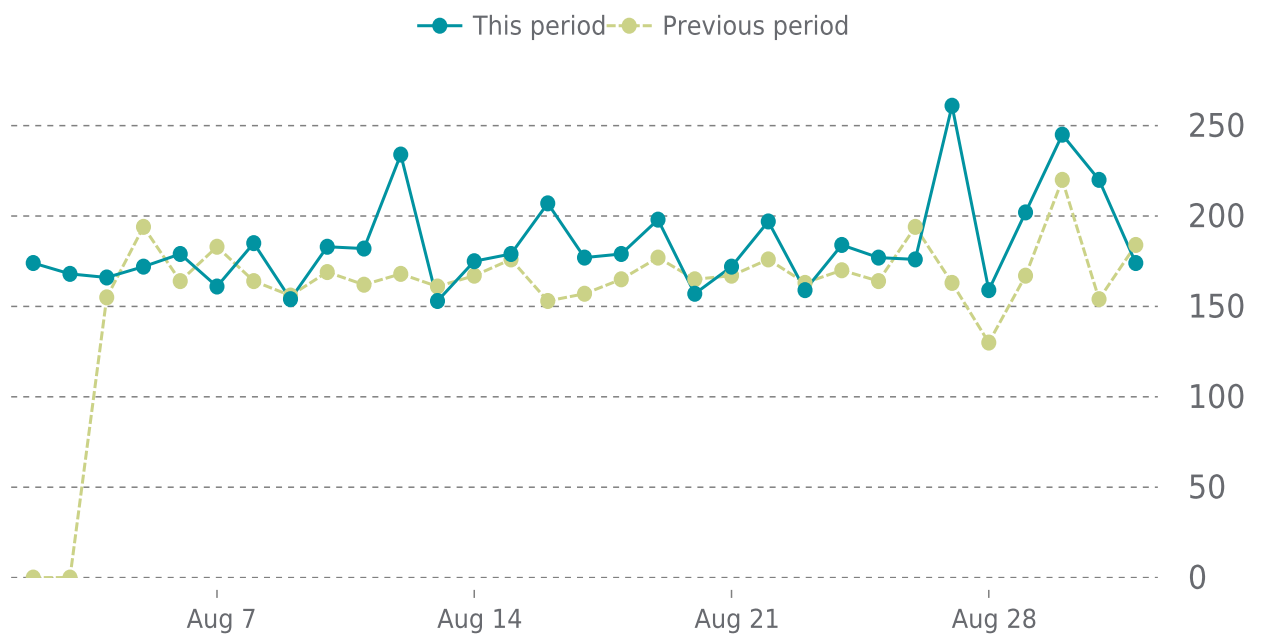

## OVERVIEW

last 24 hours

**100%**

last 7 days

**100%**

last 30 days

**100%**

## UPTIME HISTORY

Event	Date	Reason	Duration
UP	04/28/2023	-	125d 15h

# ✓ ANALYTICS

Traffic up by: **16.8%**

08/01/2023 to 08/31/2023

## SESSIONS