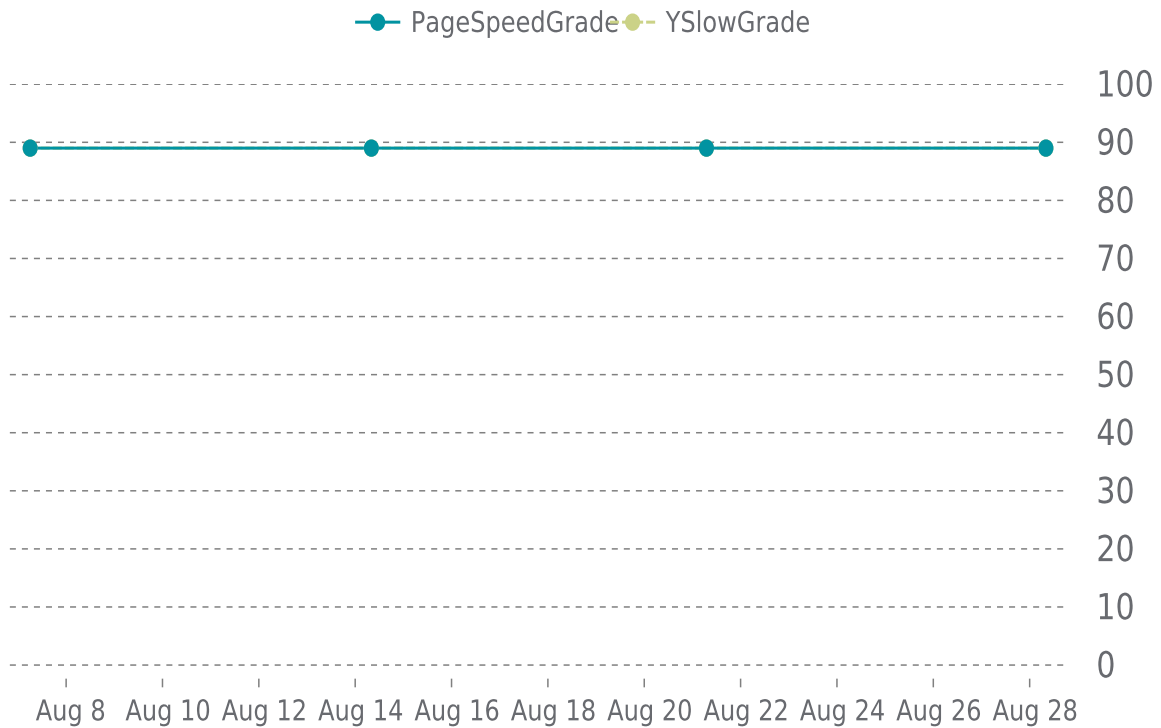

✓ PERFORMANCE

Total performance checks: **4**

08/01/2023 to 08/31/2023

MOST RECENT SCAN

08/28/2023

PageSpeed Grade

B (89%)

Previous check: 89%

YSlow Grade

B (89%)

Previous check: 89%

PERFORMANCE OVERVIEW

PERFORMANCE HISTORY

Date	Load time	PageSpeed	YSlow
08/28/2023 08:06	1.06 s	B (89%)	B (89%)
08/21/2023 07:00	0.98 s	B (89%)	B (89%)
08/14/2023 08:04	1.05 s	B (89%)	B (89%)
08/07/2023 06:05	1.37 s	B (89%)	B (89%)