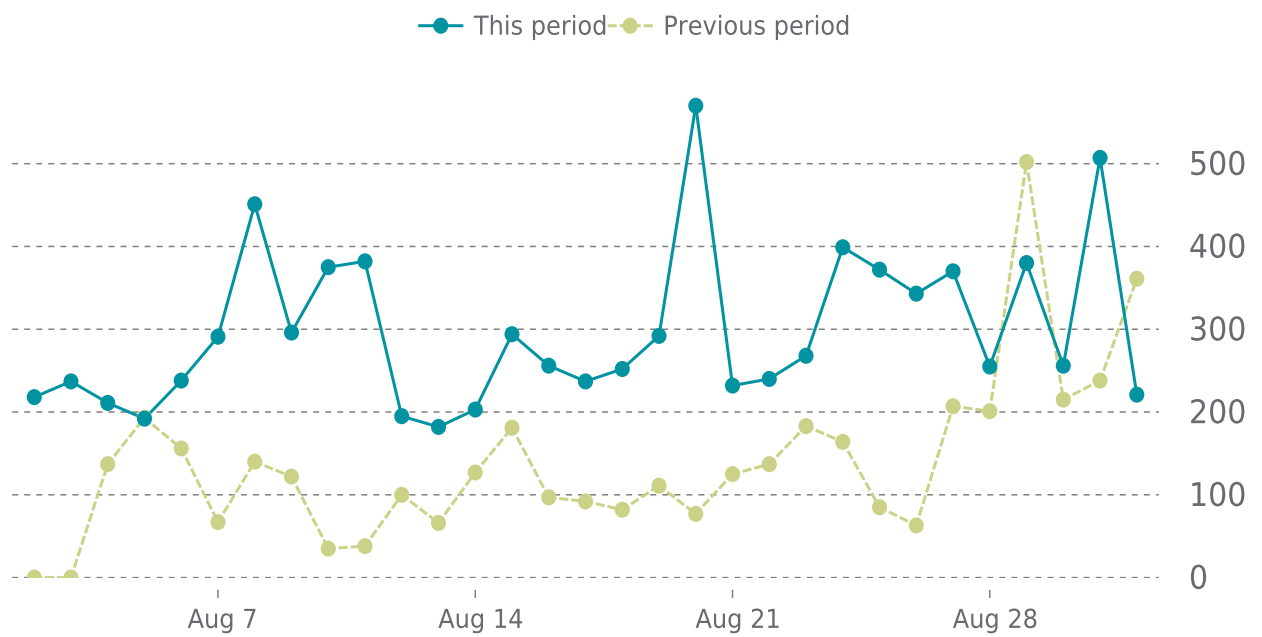

OVERVIEW

last 24 hours

100%

last 7 days

100%

last 30 days

100%

UPTIME HISTORY

Event	Date	Reason	Duration
UP	07/28/2023	-	34d 20h

✓ ANALYTICS

Traffic up by: **114.2%**

08/01/2023 to 08/31/2023

SESSIONS

 **SECURITY**Total security checks: **5**

08/01/2023 to 08/31/2023

MOST RECENT SCAN