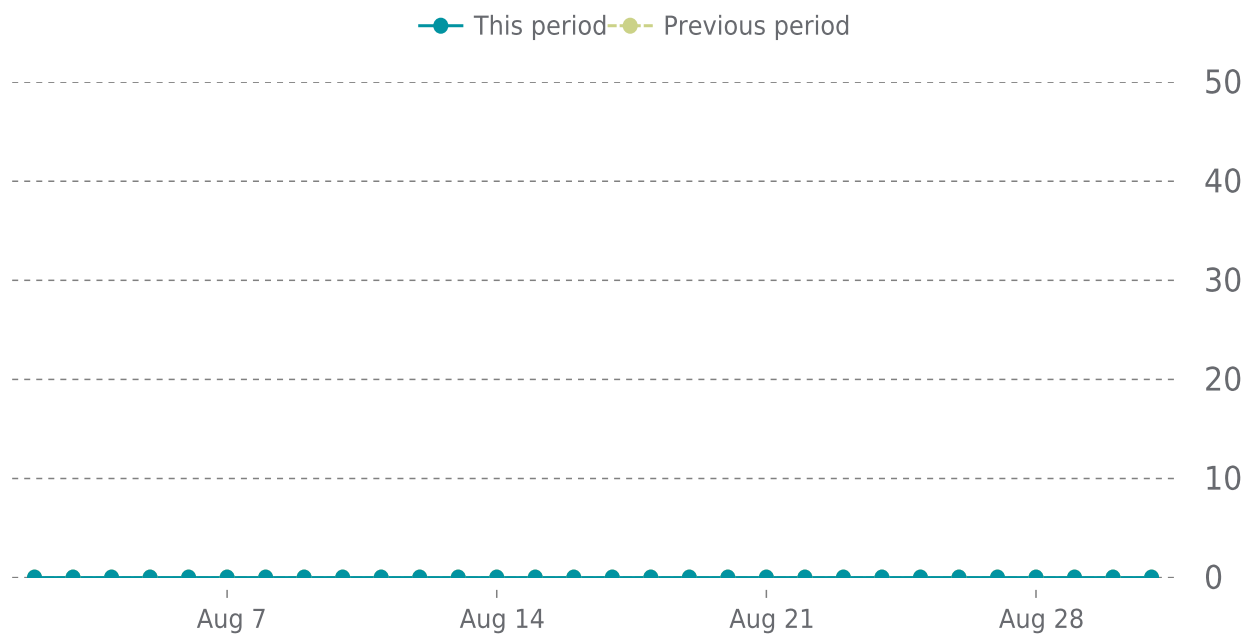

OVERVIEW

last 24 hours

100%

last 7 days

100%

last 30 days

100%

UPTIME HISTORY

Event	Date	Reason	Duration
UP	07/28/2023	-	34d 20h

ANALYTICS

Traffic up by: **0%**
08/01/2023 to 08/31/2023

SESSIONS

Pages Per Sessions: ▲ 0%

Social Media Sessions: ▲ 0.00%

Bounce Rate: ▲ 0%

Organic Searches: ▲ 0.00%