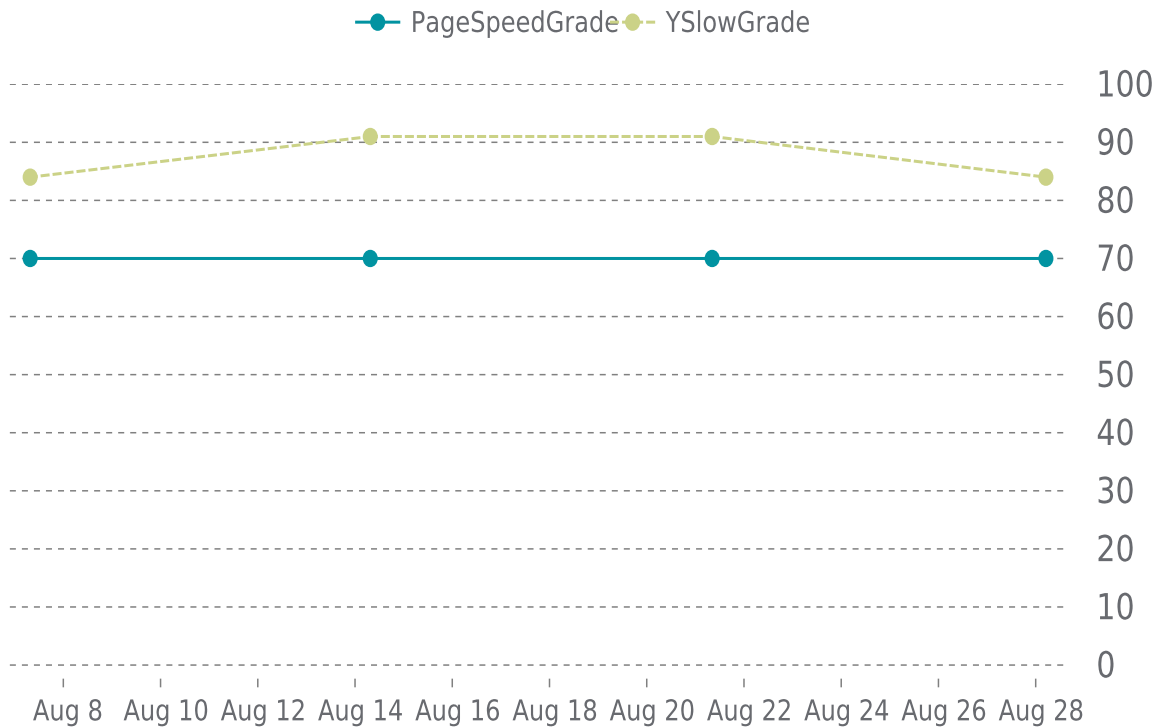

✓ PERFORMANCE

Total performance checks: **4**

08/01/2023 to 08/31/2023

MOST RECENT SCAN

08/28/2023

PageSpeed Grade

C (70%)

Previous check: 70%

YSlow Grade

B (84%)

Previous check: 91%

PERFORMANCE OVERVIEW

PERFORMANCE HISTORY

Date	Load time	PageSpeed	YSlow
08/28/2023 05:03	1.04 s	C (70%)	B (84%)
08/21/2023 08:17	0.76 s	C (70%)	A (91%)
08/14/2023 07:31	1.03 s	C (70%)	A (91%)
08/07/2023 07:38	1.08 s	C (70%)	B (84%)