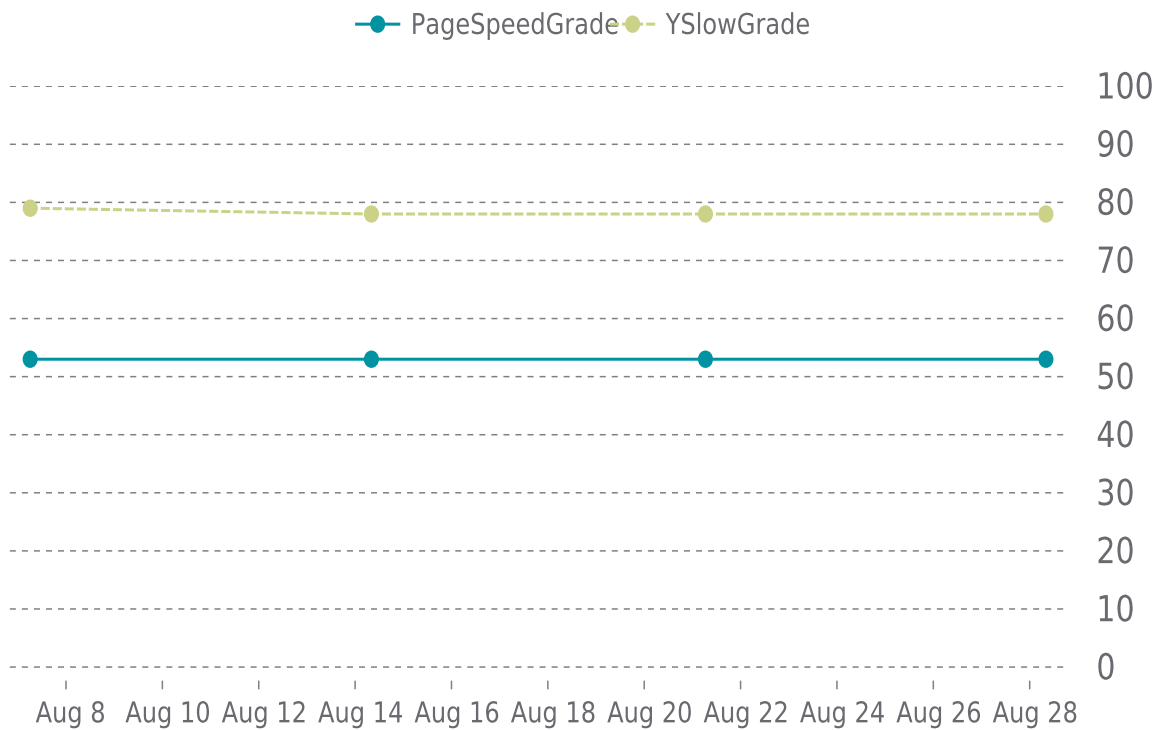

✓ PERFORMANCE

Total performance checks: **4**

08/01/2023 to 08/31/2023

MOST RECENT SCAN

08/28/2023

PageSpeed Grade

E (53%)

Previous check: 53%

YSlow Grade

C (78%)

Previous check: 78%

PERFORMANCE OVERVIEW

PERFORMANCE HISTORY

Date	Load time	PageSpeed	YSlow
08/28/2023 08:05	2.77 s	E (53%)	C (78%)
08/21/2023 06:30	2.99 s	E (53%)	C (78%)
08/14/2023 08:07	3.42 s	E (53%)	C (78%)
08/07/2023 06:09	2.94 s	E (53%)	C (79%)