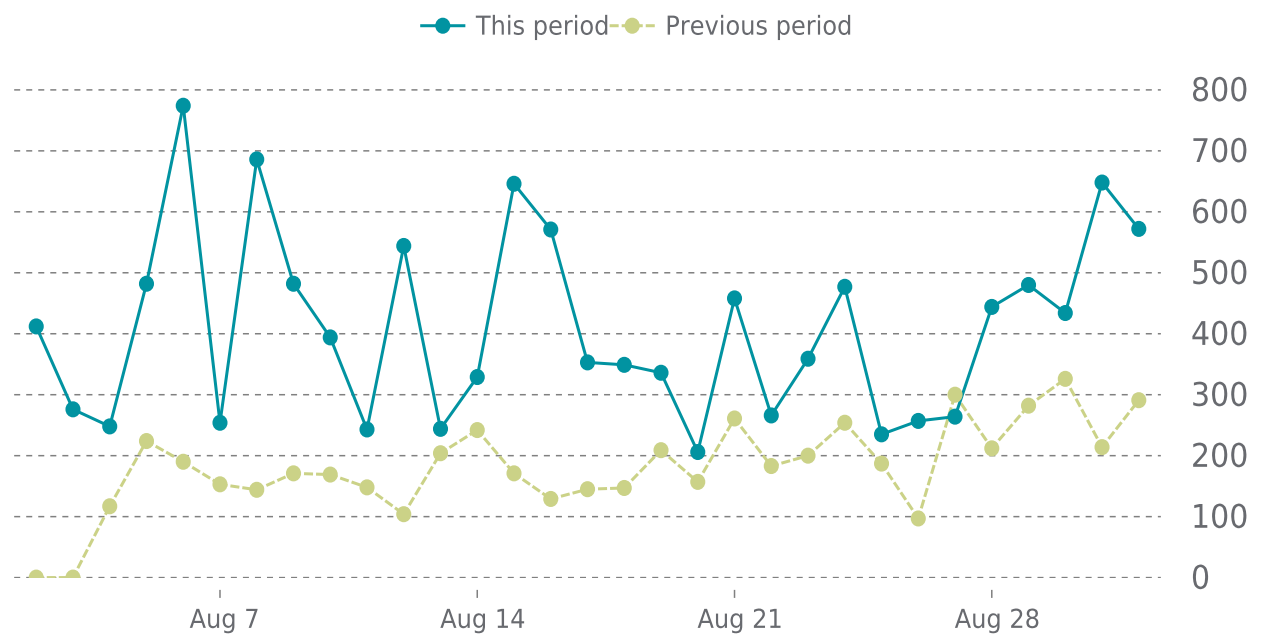

OVERVIEW

last 24 hours

100%

last 7 days

100%

last 30 days

100%

UPTIME HISTORY

Event	Date	Reason	Duration
UP	07/28/2023	-	34d 20h

✓ ANALYTICS

Traffic up by: **125.9%**

08/01/2023 to 08/31/2023

SESSIONS

SECURITY

Total security checks: **4**

08/01/2023 to 08/31/2023