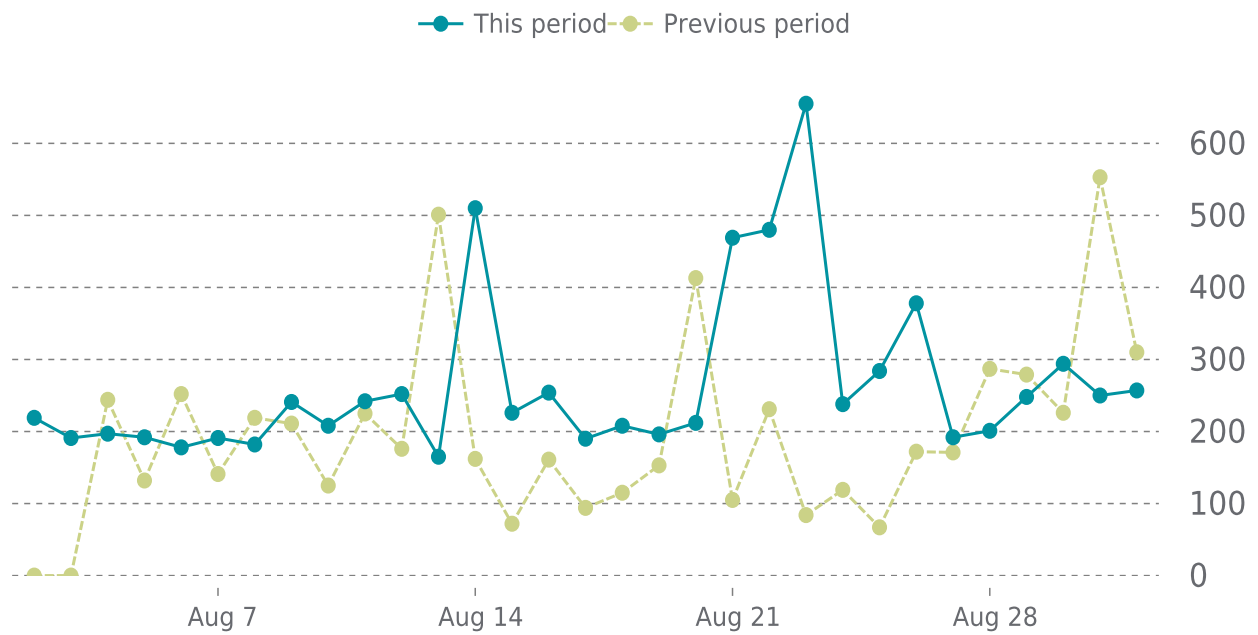

## OVERVIEW

last 24 hours  
**100%**

last 7 days  
**100%**

last 30 days  
**100%**

## UPTIME HISTORY

Event	Date	Reason	Duration
UP	07/28/2023	-	34d 20h

# ✓ ANALYTICS

Traffic up by: **36.7%**

08/01/2023 to 08/31/2023

## SESSIONS