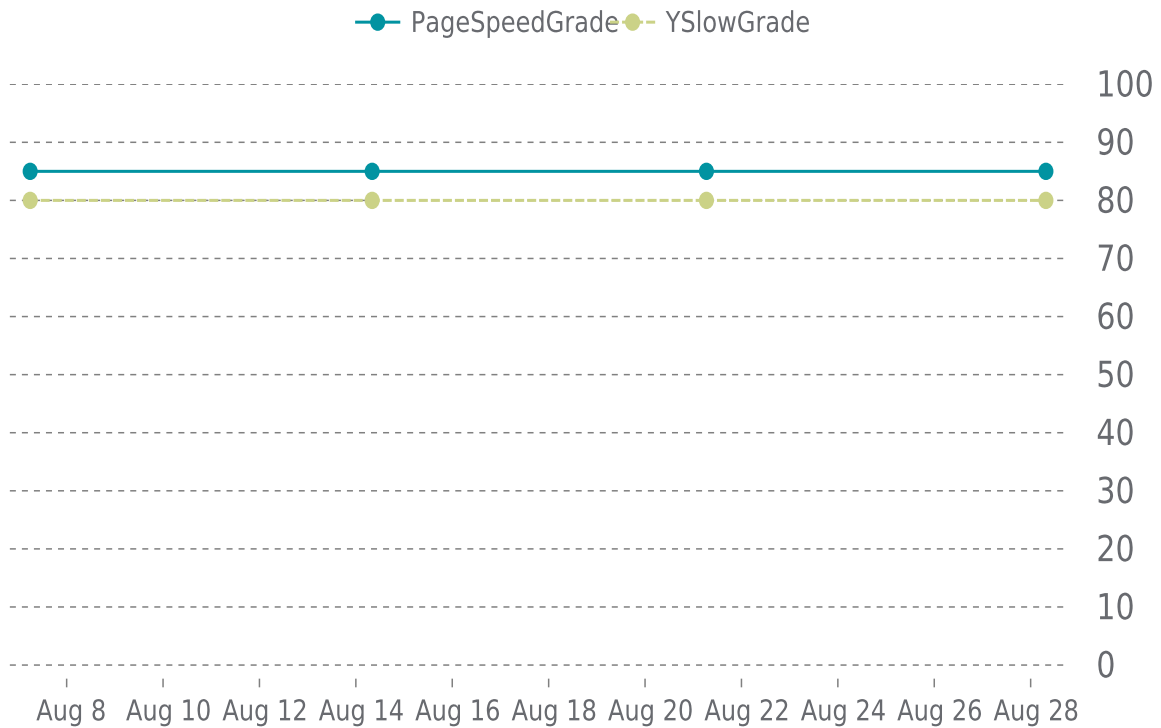

✓ PERFORMANCE

Total performance checks: **4**

08/01/2023 to 08/31/2023

MOST RECENT SCAN

08/28/2023

PageSpeed Grade

B (85%)

Previous check: 85%

YSlow Grade

B (80%)

Previous check: 80%

PERFORMANCE OVERVIEW