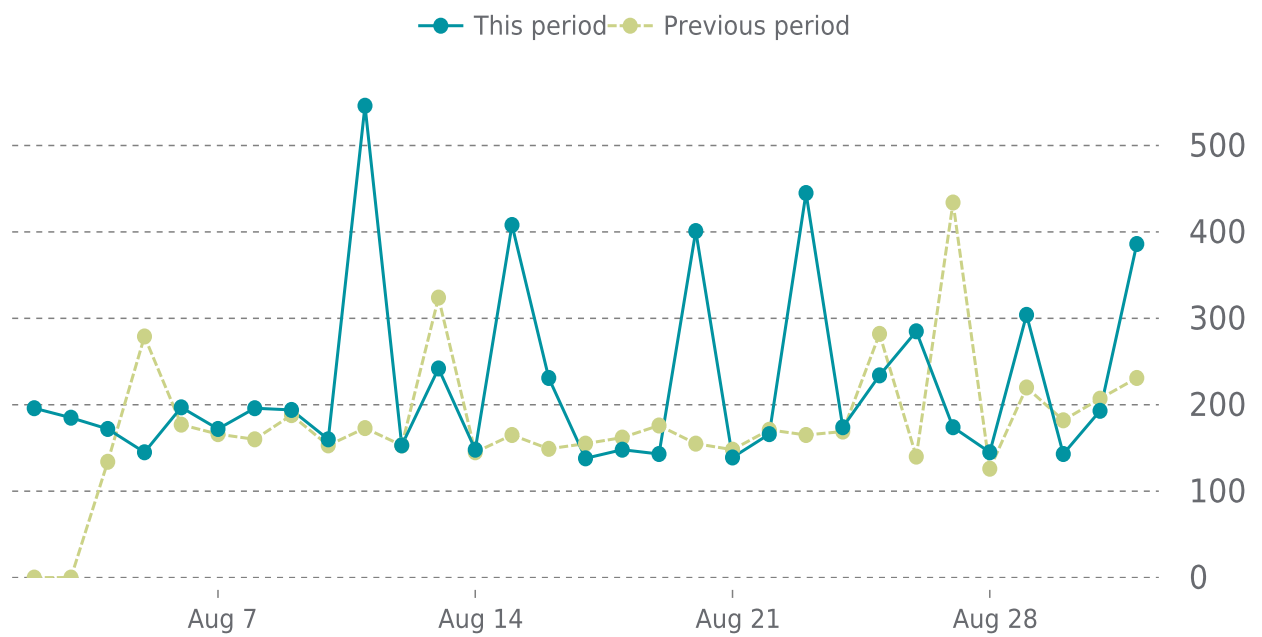

OVERVIEW

last 24 hours

100%

last 7 days

100%

last 30 days

100%

UPTIME HISTORY

Event	Date	Reason	Duration
UP	07/28/2023	-	34d 20h

✓ ANALYTICS

Traffic up by: **26.9%**

08/01/2023 to 08/31/2023

SESSIONS

SECURITY

Total security checks: **4**

08/01/2023 to 08/31/2023