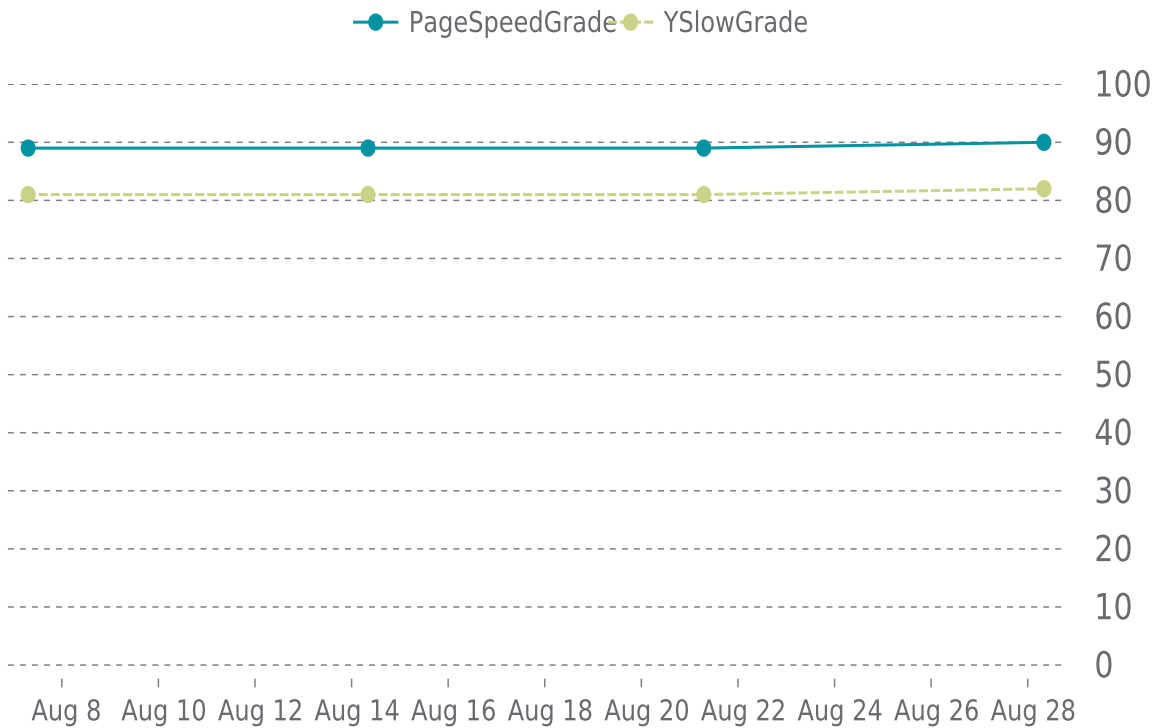

YSlow Grade

B (82%)

Previous check: 81%

PERFORMANCE OVERVIEW

PERFORMANCE HISTORY

Date	Load time	PageSpeed	YSlow
08/28/2023 08:03	0.69 s	A (90%)	B (82%)
08/21/2023 07:01	2.14 s	B (89%)	B (81%)
08/14/2023 08:10	1.61 s	B (89%)	B (81%)
08/07/2023 07:17	1.49 s	B (89%)	B (81%)