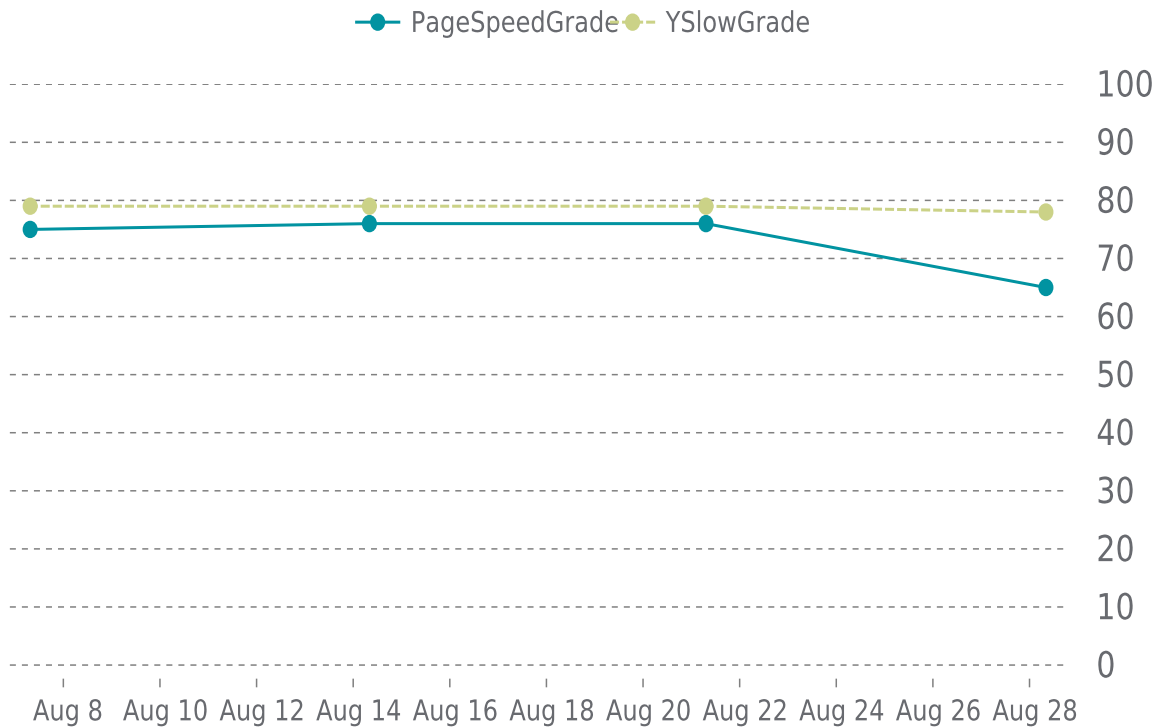

## MOST RECENT SCAN

08/28/2023

PageSpeed Grade

**D (65%)**

Previous check: 76%

YSlow Grade

**C (78%)**

Previous check: 79%

## PERFORMANCE OVERVIEW