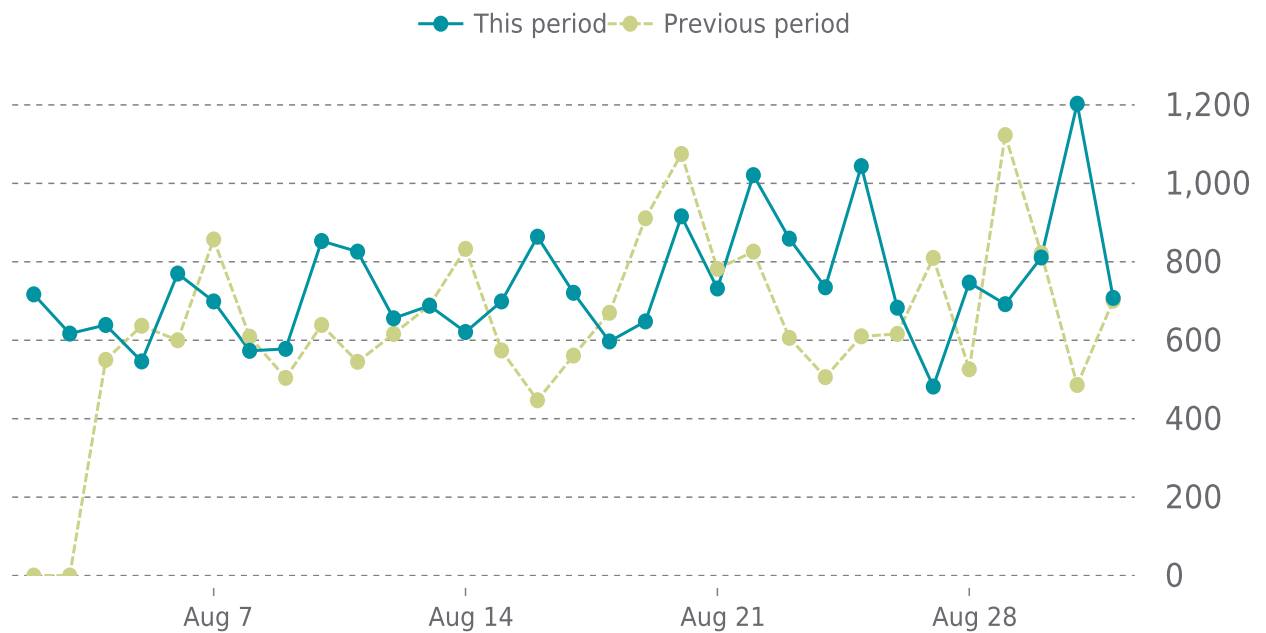

✓ ANALYTICS

Traffic up by: **16.3%**

08/01/2023 to 08/31/2023

SESSIONS