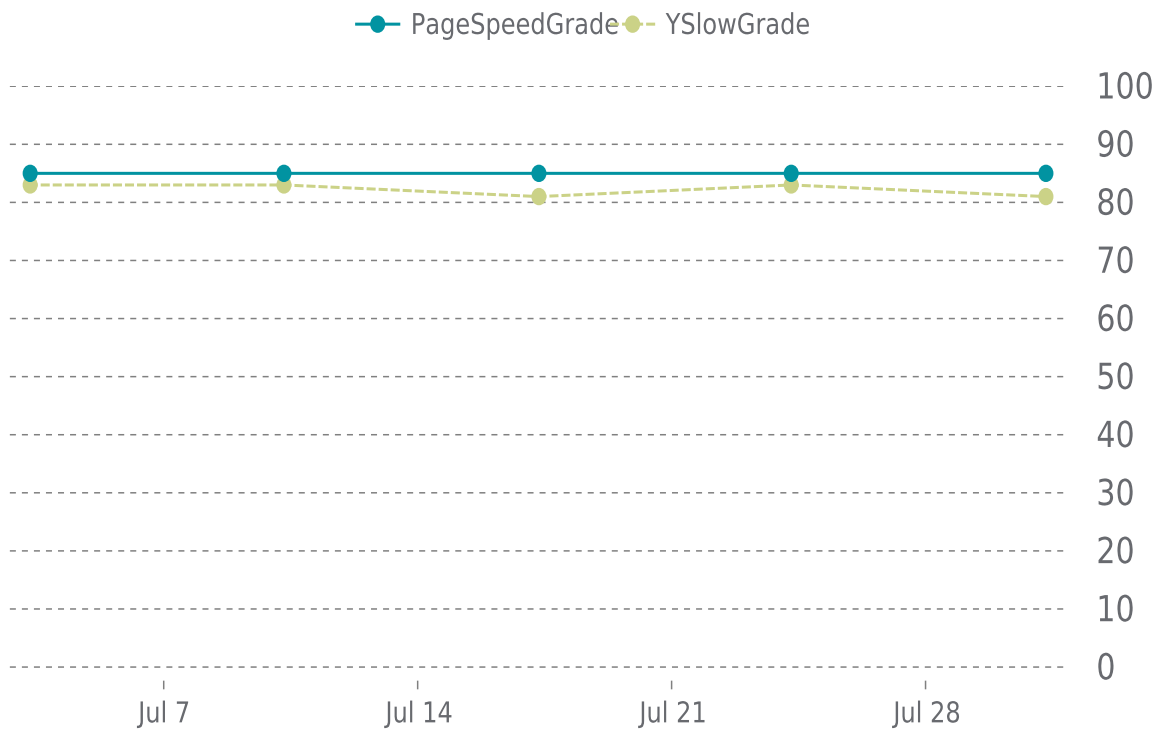

✓ PERFORMANCE

Total performance checks: **5**

07/01/2023 to 07/31/2023

MOST RECENT SCAN

07/31/2023

PageSpeed Grade

B (85%)

Previous check: 85%

YSlow Grade

B (81%)

Previous check: 83%

PERFORMANCE OVERVIEW

PERFORMANCE HISTORY

Date	Load time	PageSpeed	YSlow
07/31/2023 07:38	1.56 s	B (85%)	B (81%)
07/24/2023 07:08	1.39 s	B (85%)	B (83%)
07/17/2023 08:13	1.22 s	B (85%)	B (81%)
07/10/2023 07:32	1.40 s	B (85%)	B (83%)
07/03/2023 07:39	1.21 s	B (85%)	B (83%)