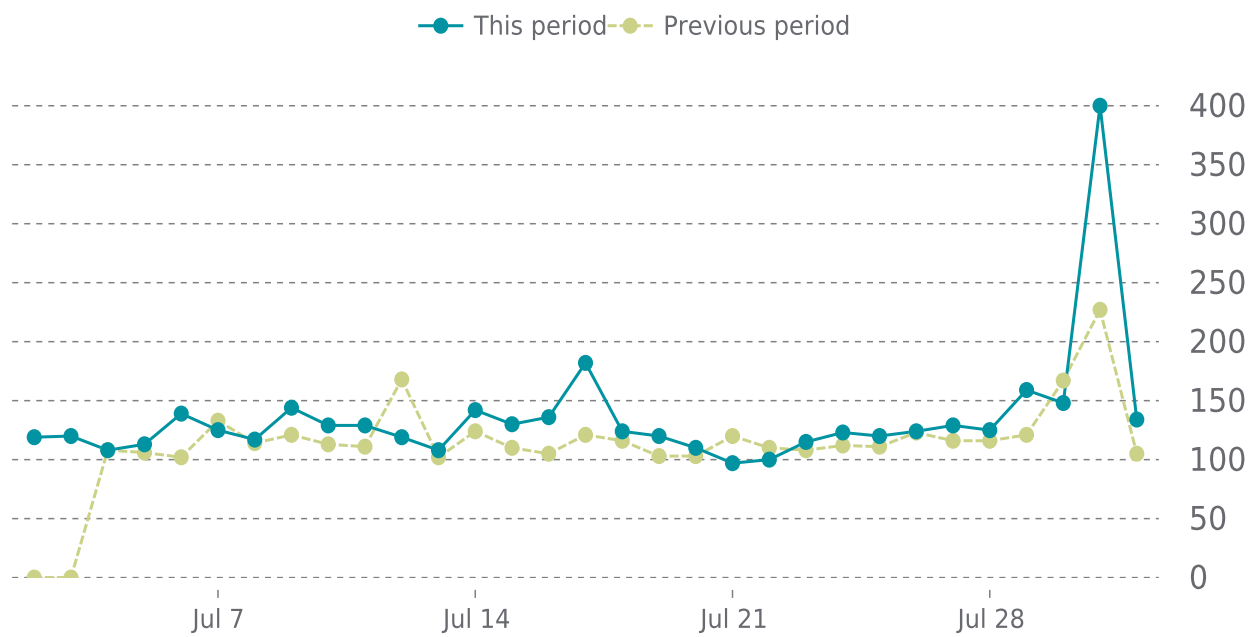

OVERVIEW

last 24 hours
100%

last 7 days
99%

last 30 days
99%

UPTIME HISTORY

Event	Date	Reason	Duration
UP	07/28/2023	-	3d 20h
DOWN	07/28/2023	Request URI does not exist.	30m 11s

✓ ANALYTICS

Traffic up by: **19.8%**
07/01/2023 to 07/31/2023

SESSIONS

SECURITY

Total security checks: **6**

07/01/2023 to 07/31/2023

MOST RECENT SCAN

07/31/2023

Status: **Clean**

Malware: **Clean**