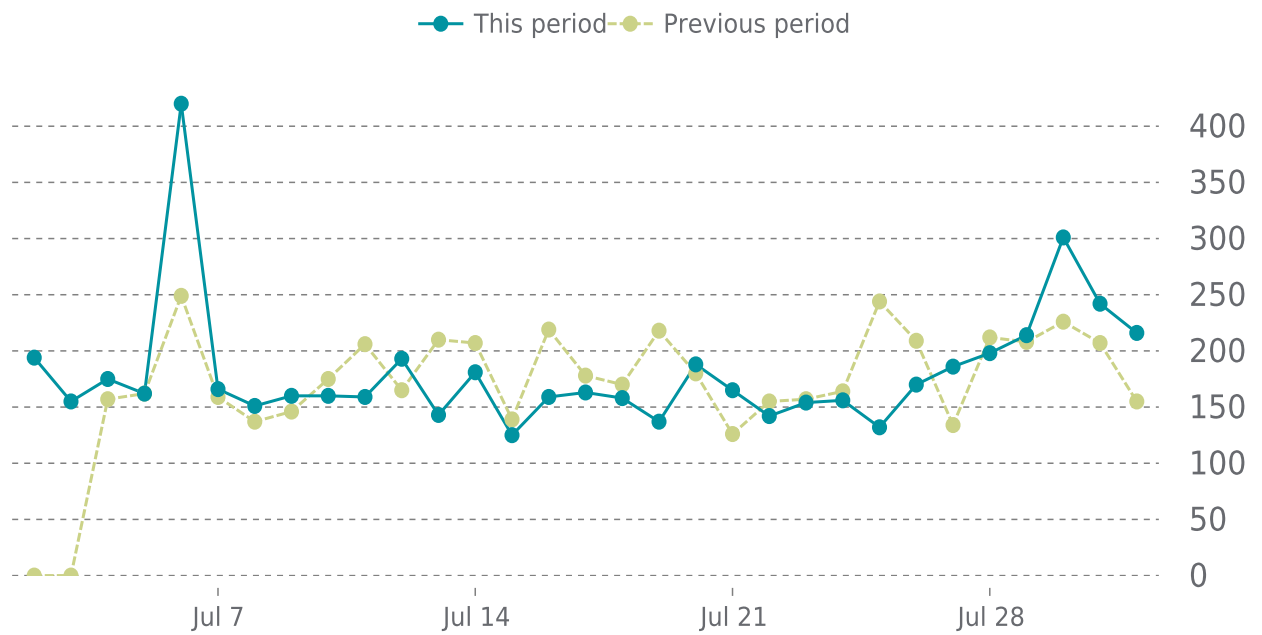

Backup size
868.28MB

WordPress version
6.2.2

Active Theme
Creative Bread Studio

Active Plugins
14

Published posts
2

Approved comments
1

UPTIME

Up for: **3d 20h**
Overall Uptime: **99.189%**

OVERVIEW

last 24 hours

100%

last 7 days

99%

last 30 days

99%

UPTIME HISTORY

Event	Date	Reason	Duration
UP	07/28/2023	-	3d 20h
DOWN	07/28/2023	Request URI does not exist.	45m 11s

✓ ANALYTICS

Traffic up by: **6.7%**
07/01/2023 to 07/31/2023

SESSIONS

SECURITY

Total security checks: **6**