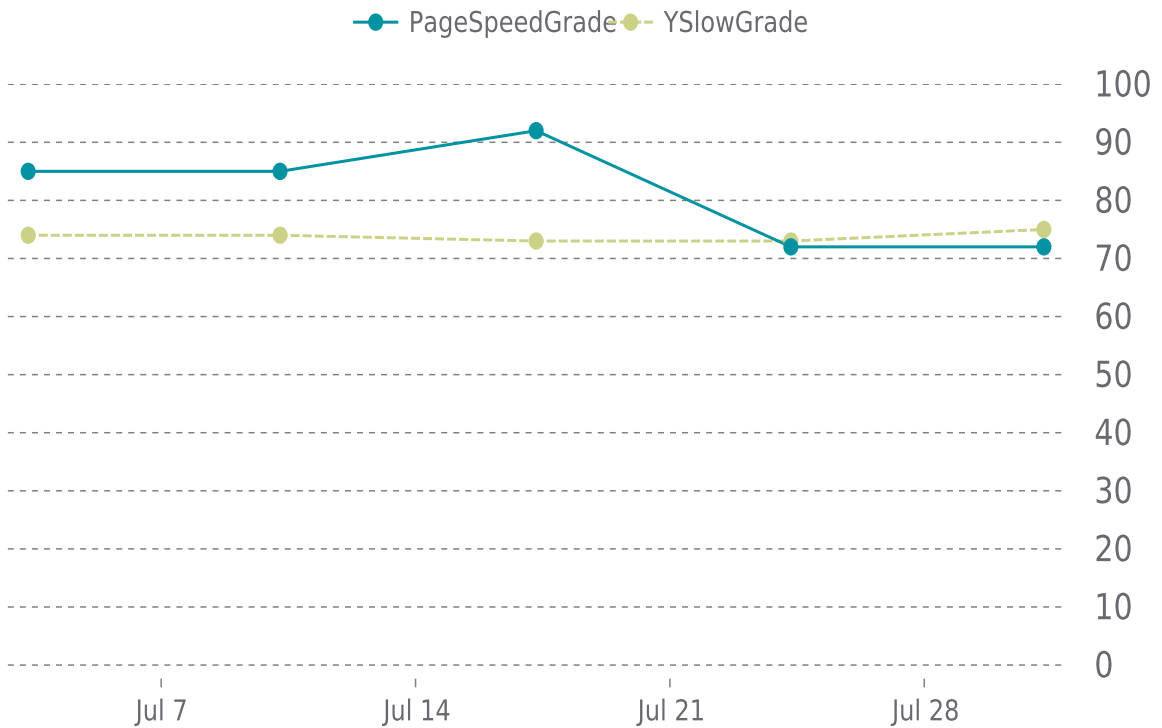

✓ PERFORMANCE

Total performance checks: **5**

07/01/2023 to 07/31/2023

MOST RECENT SCAN

07/31/2023

PageSpeed Grade

C (72%)

Previous check: 72%

YSlow Grade

C (75%)

Previous check: 73%

PERFORMANCE OVERVIEW

PERFORMANCE HISTORY

Date	Load time	PageSpeed	YSlow
07/31/2023 07:02	1.82 s	C (72%)	C (75%)
07/24/2023 07:53	1.57 s	C (72%)	C (73%)
07/17/2023 07:39	2.80 s	A (92%)	C (73%)
07/10/2023 06:30	1.69 s	B (85%)	C (74%)
07/03/2023 08:08	1.79 s	B (85%)	C (74%)