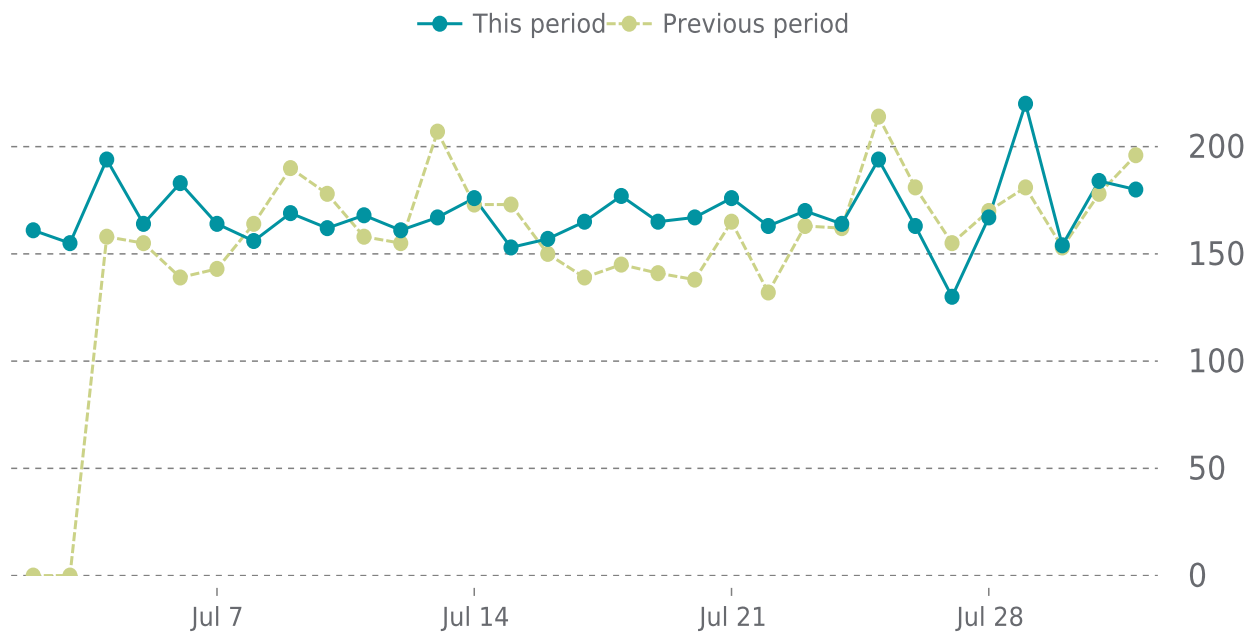

100%

UPTIME HISTORY

Event	Date	Reason	Duration
UP	04/28/2023	-	94d 15h

✓ ANALYTICS

Traffic up by: **9.9%**
07/01/2023 to 07/31/2023

SESSIONS

SECURITY

Total security checks: **4**