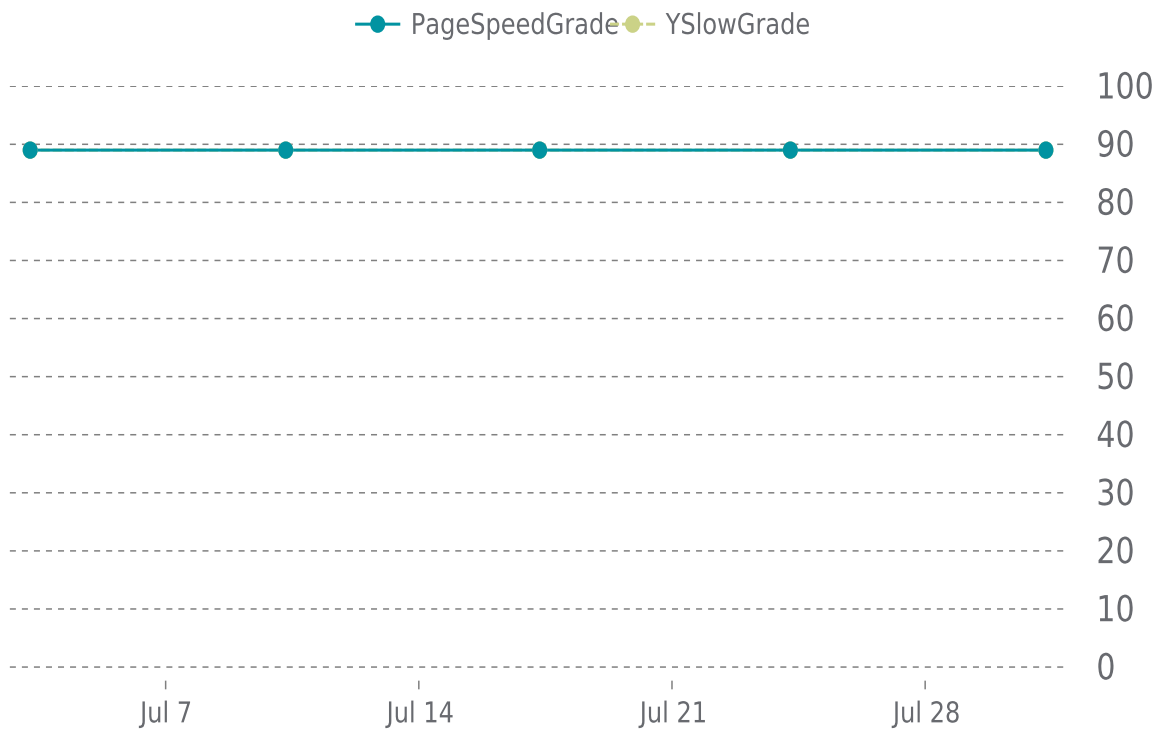

✓ PERFORMANCE

Total performance checks: **5**

07/01/2023 to 07/31/2023

MOST RECENT SCAN

07/31/2023

PageSpeed Grade

B (89%)

Previous check: 89%

YSlow Grade

B (89%)

Previous check: 89%

PERFORMANCE OVERVIEW

PERFORMANCE HISTORY

Date	Load time	PageSpeed	YSlow
07/31/2023 08:08	1.06 s	B (89%)	B (89%)
07/24/2023 06:34	0.84 s	B (89%)	B (89%)
07/17/2023 08:12	0.95 s	B (89%)	B (89%)
07/10/2023 07:41	1.04 s	B (89%)	B (89%)
07/03/2023 06:06	0.91 s	B (89%)	B (89%)