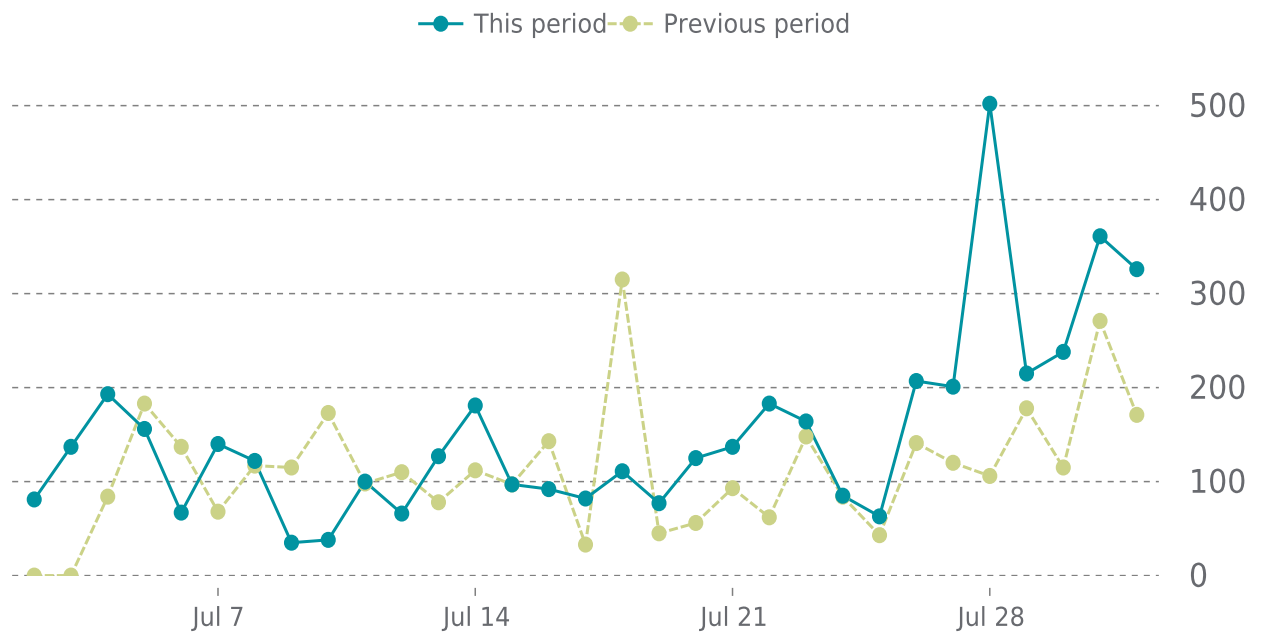

Backup size
1250.4MB

WordPress version
6.2.2

Active Theme
Creative Bread Studio

Active Plugins
23

Published posts
1

Approved comments
0

 **UPTIME**

Up for: **3d 20h**
Overall Uptime: **99.631%**

OVERVIEW

last 24 hours

100%

last 7 days

99%

last 30 days

99%**UPTIME HISTORY**

Event	Date	Reason	Duration
UP	07/28/2023	-	3d 20h
DOWN	07/28/2023	Request URI does not exist.	45m 10s
UP	07/23/2023	-	5d
DOWN	07/23/2023	Unable to connect to https://msarmedforcesmuseum.org/ .	2m 11s

✓ ANALYTICS

Traffic up by: **34.7%**

07/01/2023 to 07/31/2023

SESSIONS

SECURITY

Total security checks: **5**

07/01/2023 to 07/31/2023

MOST RECENT SCAN