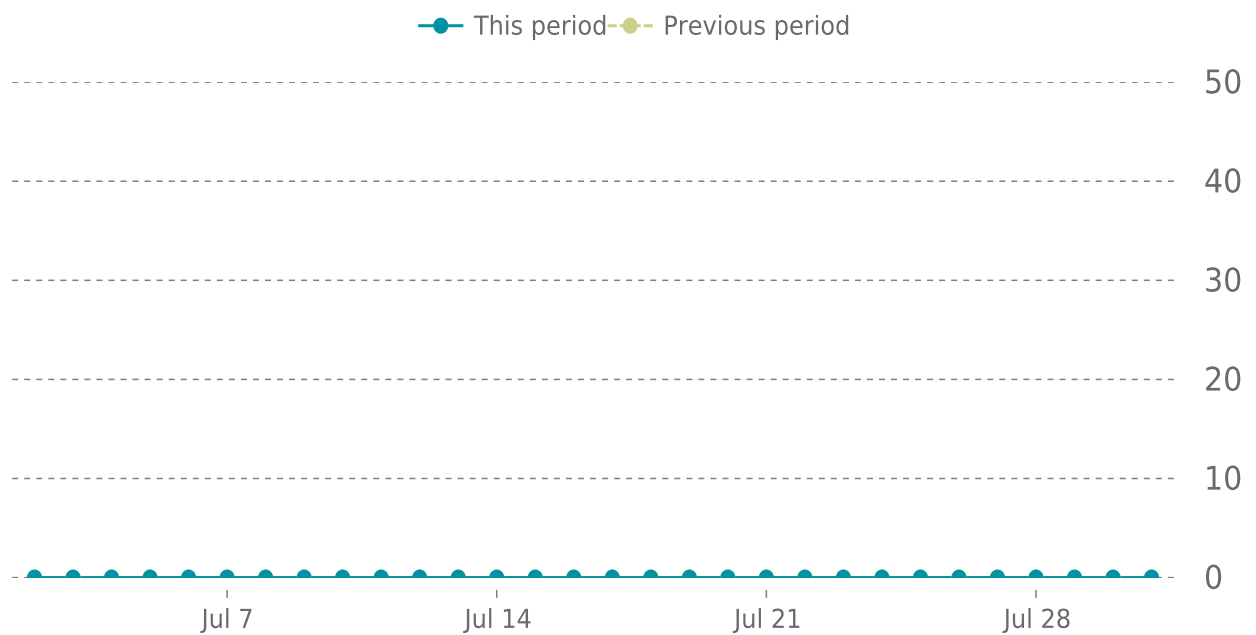

ANALYTICS

Traffic up by: **0%**
07/01/2023 to 07/31/2023

SESSIONS

Pages Per Sessions: ▲ 0%

Social Media Sessions: ▲ 0.00%

Bounce Rate: ▲ 0%

Organic Searches: ▲ 0.00%