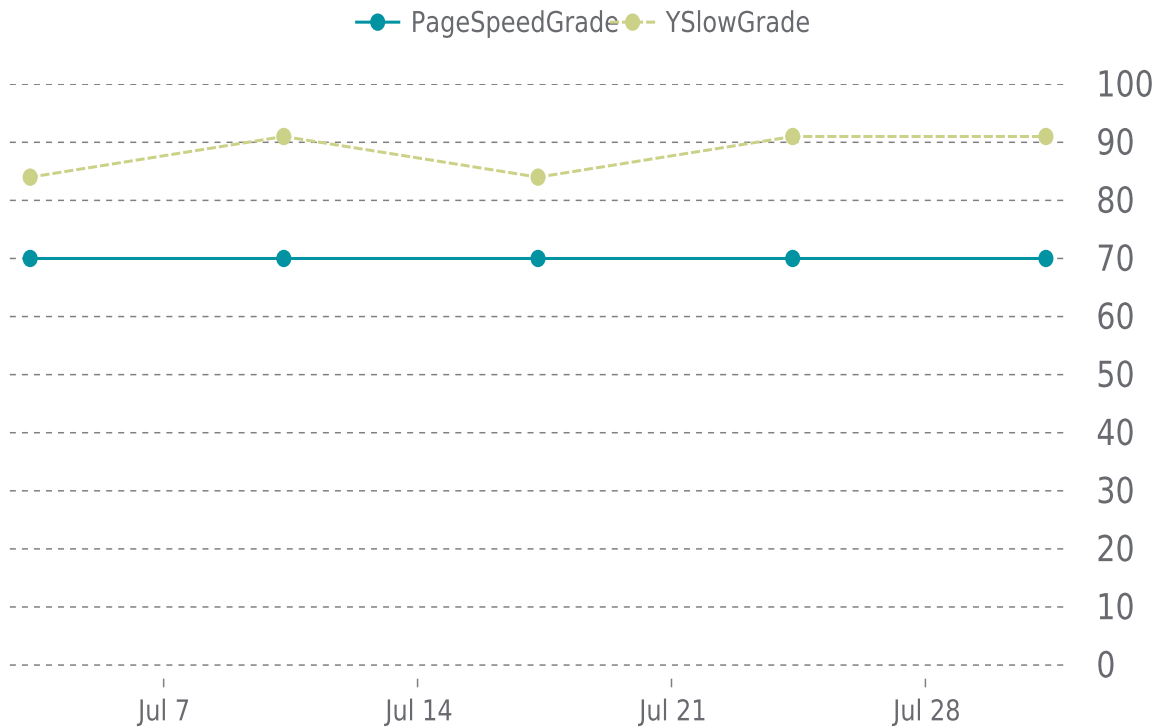

# ✓ PERFORMANCE

Total performance checks: **5**

07/01/2023 to 07/31/2023

## MOST RECENT SCAN

07/31/2023

PageSpeed Grade

**C (70%)**

Previous check: 70%

YSlow Grade

**A (91%)**

Previous check: 91%

## PERFORMANCE OVERVIEW

## PERFORMANCE HISTORY

Date	Load time	PageSpeed	YSlow
07/31/2023 07:44	1.40 s	C (70%)	A (91%)
07/24/2023 08:12	1.21 s	C (70%)	A (91%)
07/17/2023 07:42	1.07 s	C (70%)	B (84%)
07/10/2023 07:30	1.22 s	C (70%)	A (91%)
07/03/2023 07:41	1.17 s	C (70%)	B (84%)