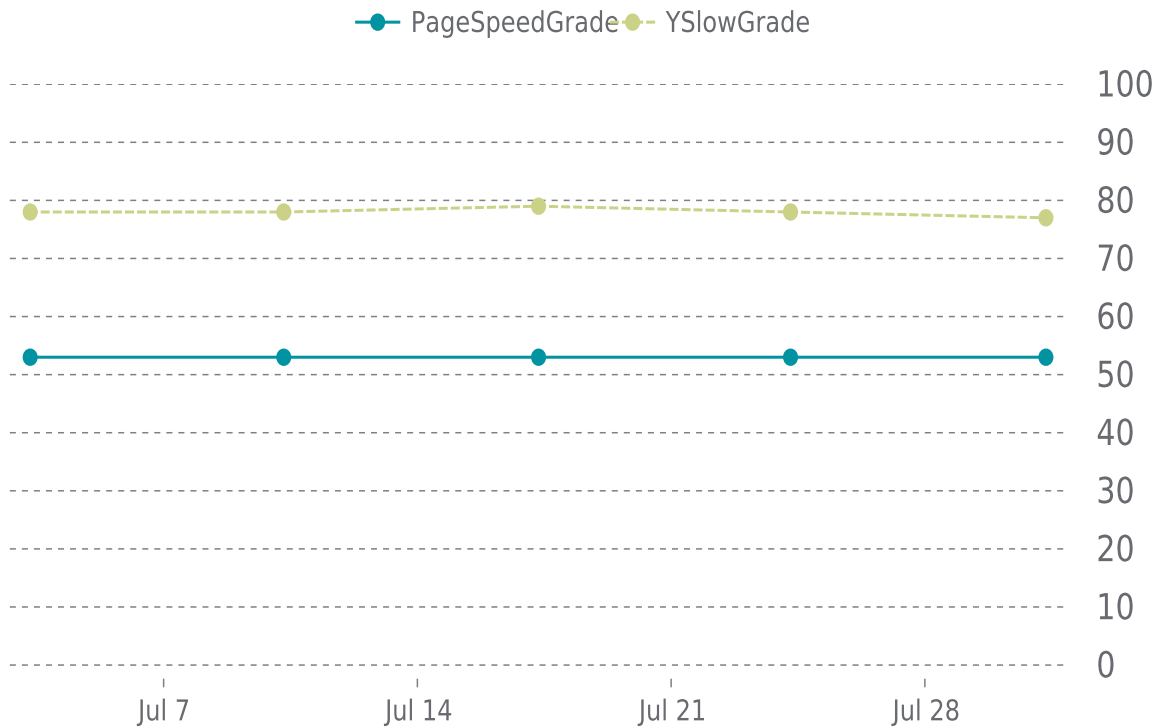

# ✓ PERFORMANCE

Total performance checks: **5**

07/01/2023 to 07/31/2023

## MOST RECENT SCAN

07/31/2023

PageSpeed Grade

**E (53%)**

Previous check: 53%

YSlow Grade

**C (77%)**

Previous check: 78%

## PERFORMANCE OVERVIEW

## PERFORMANCE HISTORY

Date	Load time	PageSpeed	YSlow
07/31/2023 08:09	3.47 s	E (53%)	C (77%)
07/24/2023 07:04	2.21 s	E (53%)	C (78%)
07/17/2023 08:14	2.06 s	E (53%)	C (79%)
07/10/2023 07:32	2.55 s	E (53%)	C (78%)
07/03/2023 07:38	2.08 s	E (53%)	C (78%)