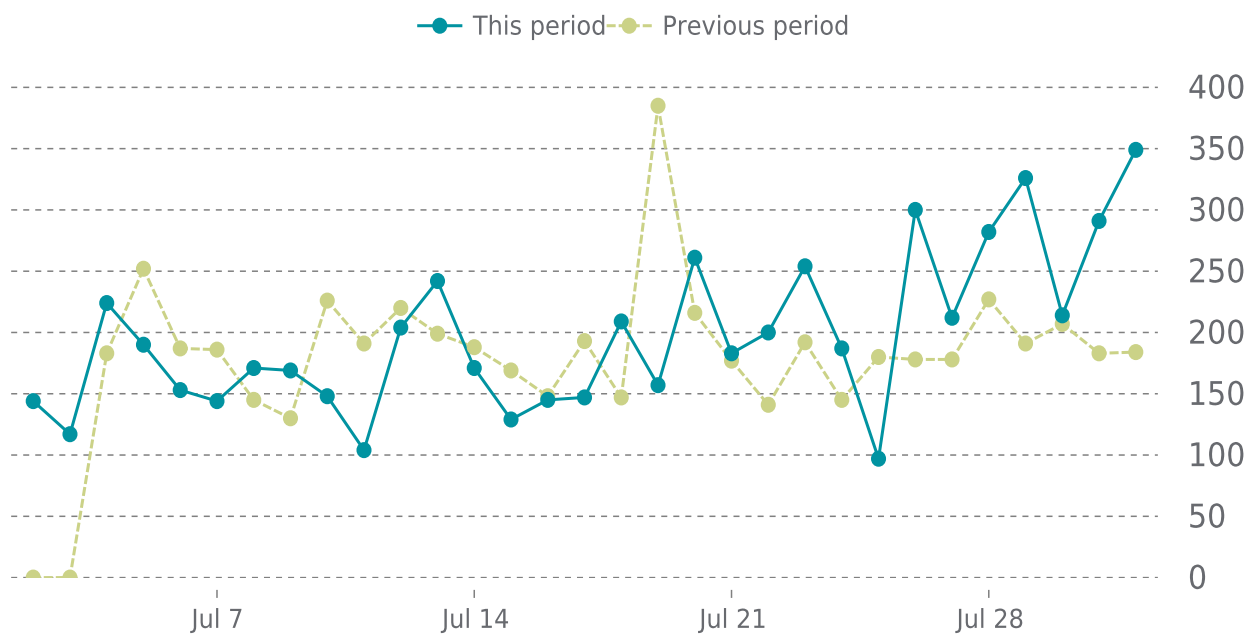

## OVERVIEW

last 24 hours

**100%**

last 7 days

**99%**

last 30 days

**99%**

## UPTIME HISTORY

Event	Date	Reason	Duration
UP	07/28/2023	-	3d 20h
DOWN	07/28/2023	Secure Connection Failed	40m 14s

# ✓ ANALYTICS

Traffic up by: **10.4%**  
07/01/2023 to 07/31/2023

## SESSIONS