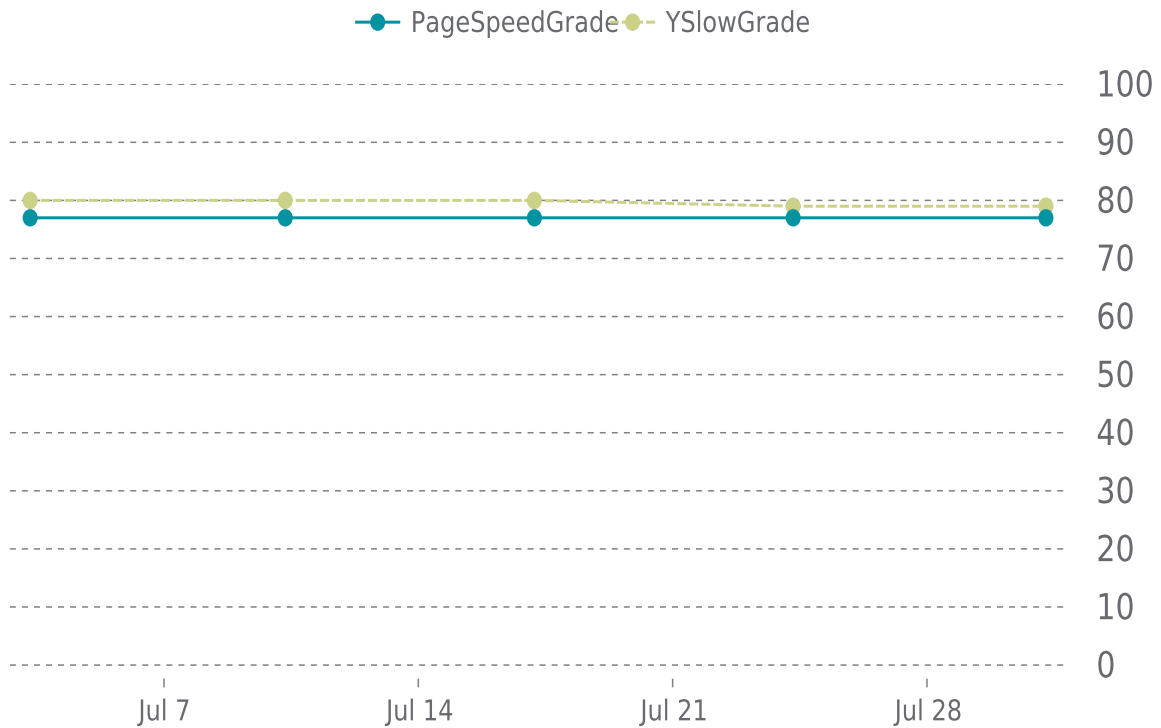

✓ PERFORMANCE

Total performance checks: **5**

07/01/2023 to 07/31/2023

MOST RECENT SCAN

07/31/2023

PageSpeed Grade

C (77%)

Previous check: 77%

YSlow Grade

C (79%)

Previous check: 79%

PERFORMANCE OVERVIEW

PERFORMANCE HISTORY

Date	Load time	PageSpeed	YSlow
07/31/2023 06:35	1.22 s	C (77%)	C (79%)
07/24/2023 07:38	1.52 s	C (77%)	C (79%)
07/17/2023 04:40	1.57 s	C (77%)	B (80%)
07/10/2023 08:05	1.51 s	C (77%)	B (80%)
07/03/2023 07:36	1.34 s	C (77%)	B (80%)