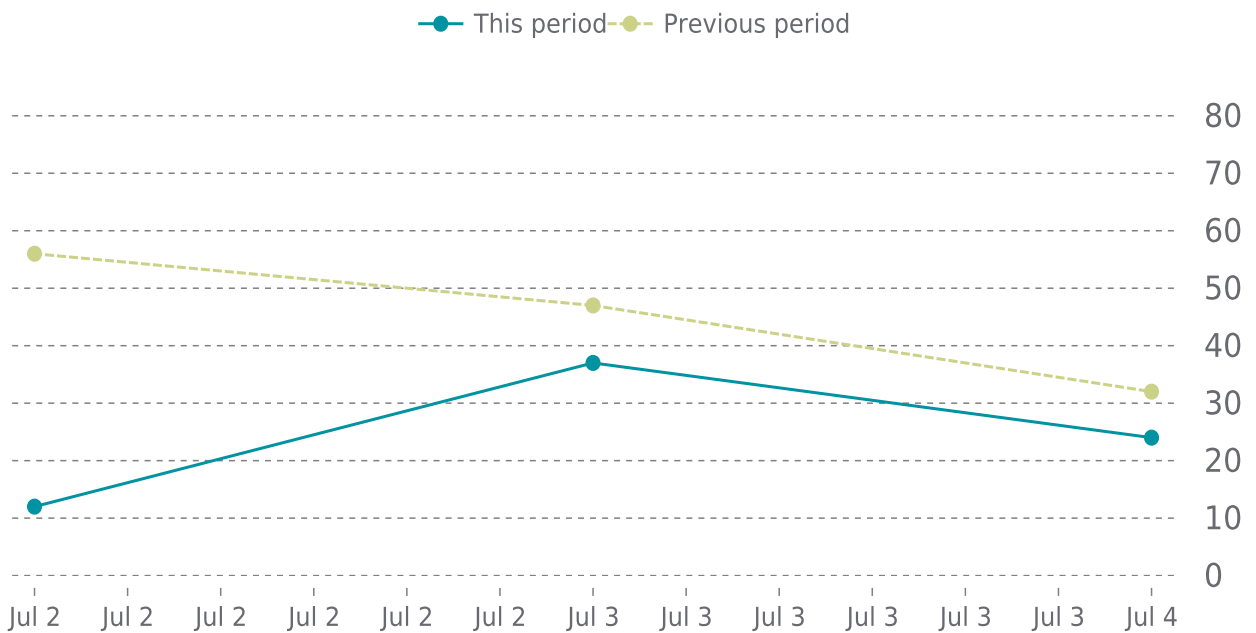

UPTIME HISTORY

Event	Date	Reason	Duration
UP	07/28/2023	-	3d 20h
DOWN	07/28/2023	The connection has timed out.	40m 19s

✓ ANALYTICS

Traffic down by: **89%**
07/01/2023 to 07/31/2023

OVERVIEW

Sessions
0.1K
▼ -89%

Pageviews
0.2K
▼ -89%

Session duration
01m:34s
▼ -3%

SESSIONS

Pages Per Sessions: ▲ 0%

Social Media Sessions: ▼ -91.67%

Bounce Rate: ▼ -2%

Organic Searches: ▼ -88.12%

Referrers	Sessions	Pages	Sessions
google	99	/	97
(direct)	30	/lease-purchase-program/	51
bing	5	/careers/	35
l.facebook.com	4	/company-drivers/	33
facebook.com	1	/our-story/	17