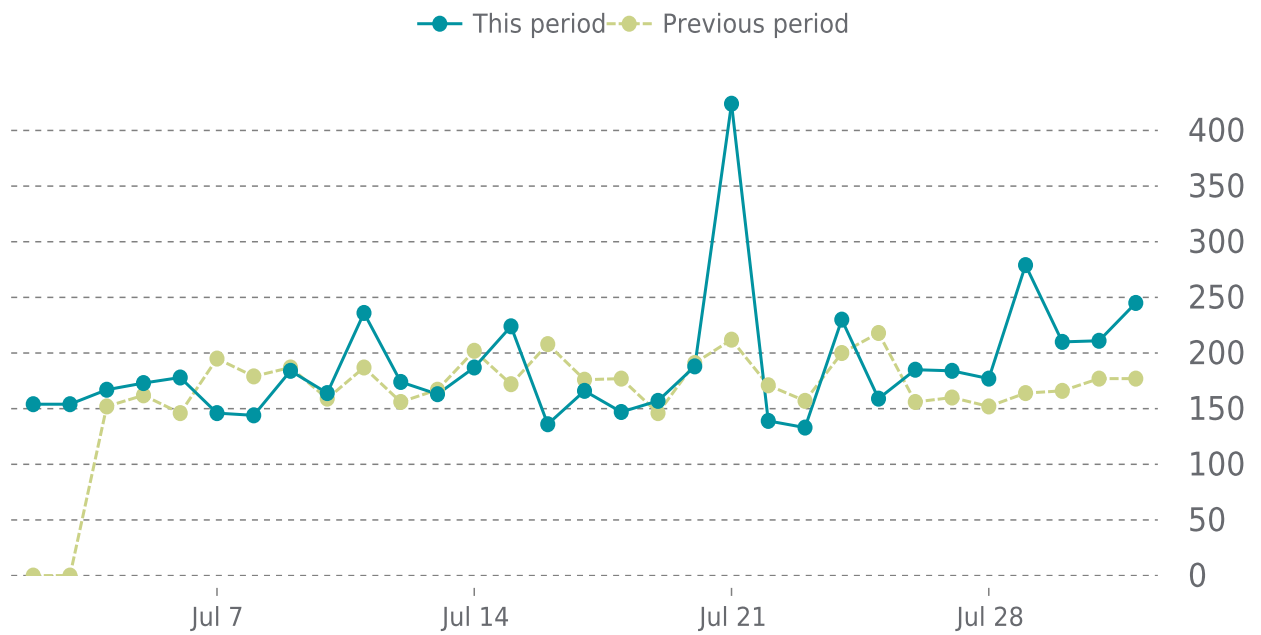

## OVERVIEW

last 24 hours

**100%**

last 7 days

**99%**

last 30 days

**99%**

## UPTIME HISTORY

| Event | Date       | Reason   | Duration |
|-------|------------|--|----------|
| UP    | 07/28/2023 | -  | 3d 20h   |
| DOWN  | 07/28/2023 | Unable to connect to <a href="https://elizabethporterlaw.com/">https://elizabethporterlaw.com/</a> . | 40m 21s  |

# ✓ ANALYTICS

Traffic up by: **14.7%**  
07/01/2023 to 07/31/2023

## SESSIONS