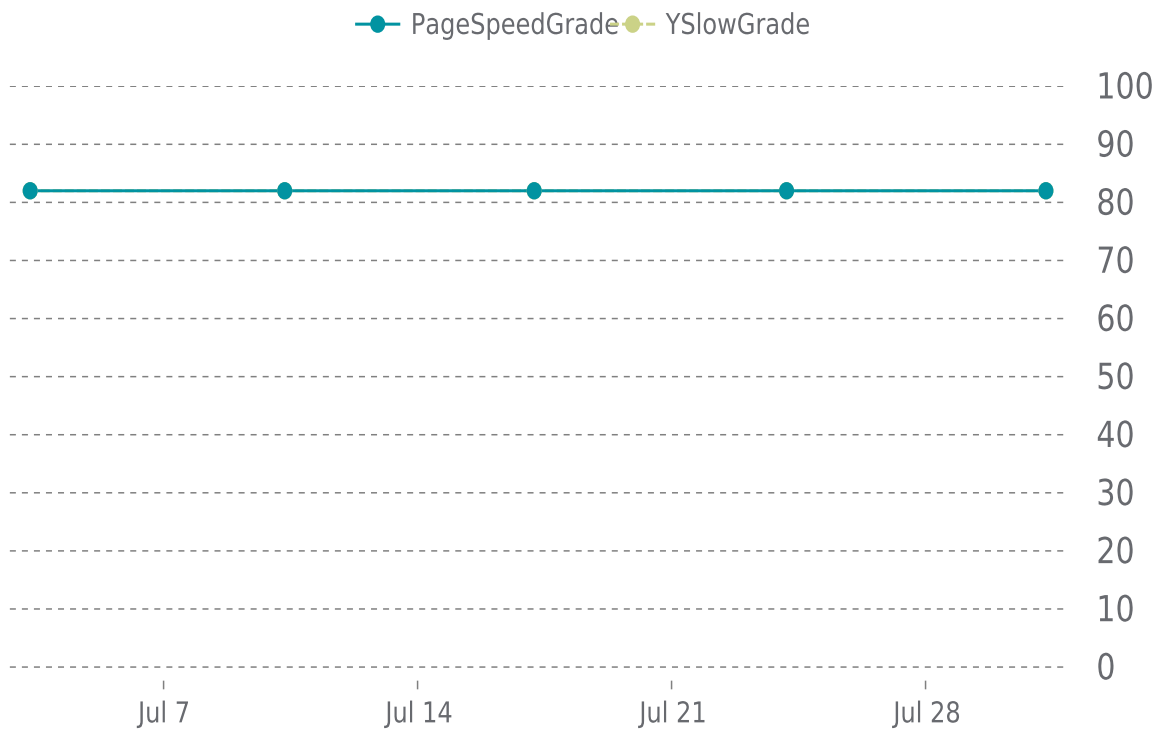

✓ PERFORMANCE

Total performance checks: **5**

07/01/2023 to 07/31/2023

MOST RECENT SCAN

07/31/2023

PageSpeed Grade

B (82%)

Previous check: 82%

YSlow Grade

B (82%)

Previous check: 82%

PERFORMANCE OVERVIEW

PERFORMANCE HISTORY

Date	Load time	PageSpeed	YSlow
07/31/2023 07:37	0.88 s	B (82%)	B (82%)
07/24/2023 04:04	1.14 s	B (82%)	B (82%)
07/17/2023 05:09	1.15 s	B (82%)	B (82%)
07/10/2023 08:07	1.11 s	B (82%)	B (82%)
07/03/2023 07:45	0.88 s	B (82%)	B (82%)