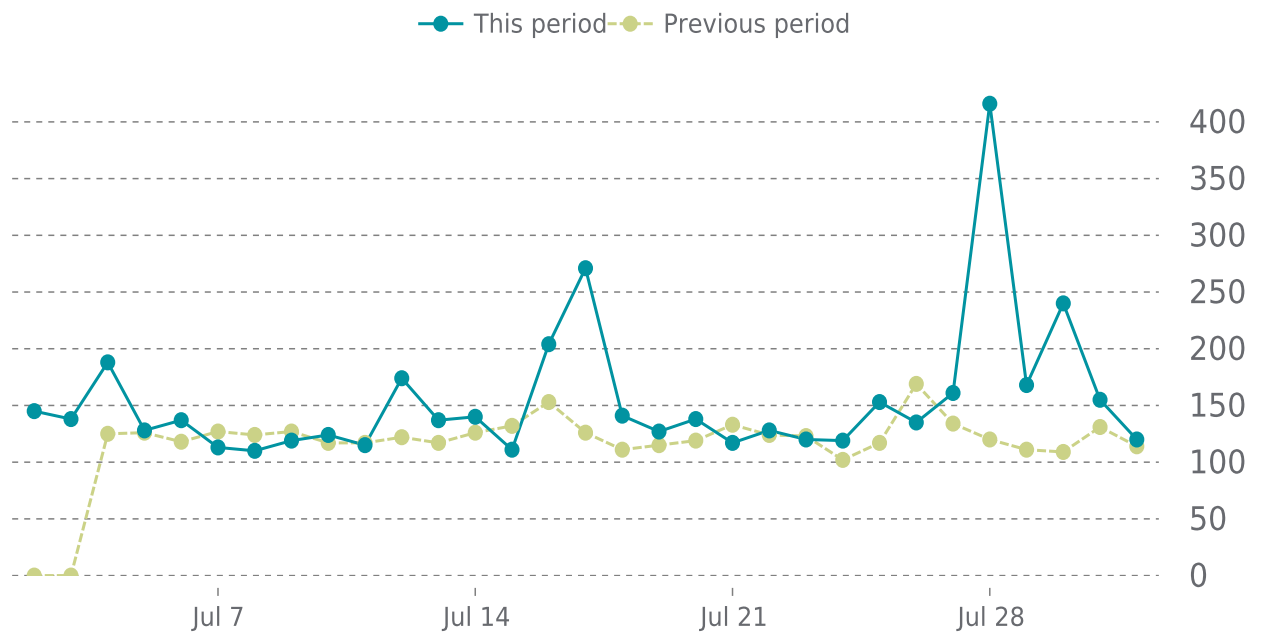

99%**UPTIME HISTORY**

Event	Date	Reason	Duration
UP	07/28/2023	-	3d 20h
DOWN	07/28/2023	Request URI does not exist.	45m 14s
UP	07/23/2023	-	5d
DOWN	07/23/2023	Unable to connect to https://careyschoolofbusiness.com/ .	2m 4s

✓ ANALYTICS

Traffic up by: **33.5%**
07/01/2023 to 07/31/2023

SESSIONS

SECURITY

Total security checks: **5**

07/01/2023 to 07/31/2023

MOST RECENT SCAN

07/31/2023