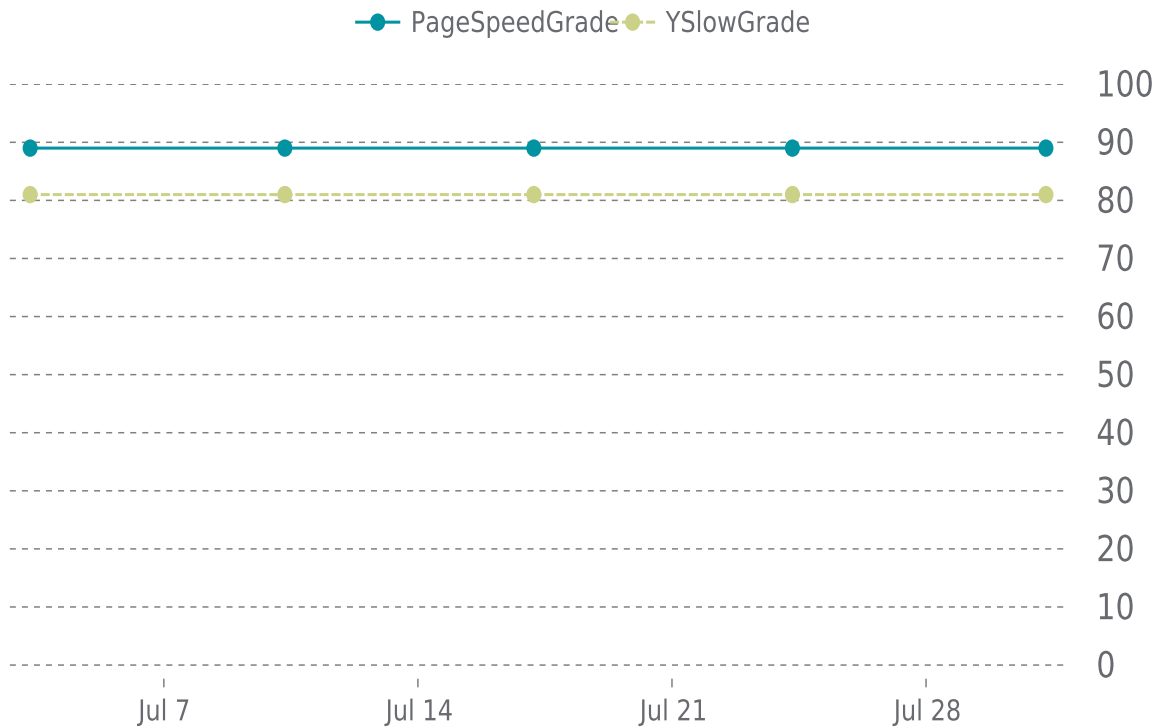

✓ PERFORMANCE

Total performance checks: **5**

07/01/2023 to 07/31/2023

MOST RECENT SCAN

07/31/2023

PageSpeed Grade

B (89%)

Previous check: 89%

YSlow Grade

B (81%)

Previous check: 81%

PERFORMANCE OVERVIEW

PERFORMANCE HISTORY

Date	Load time	PageSpeed	YSlow
07/31/2023 07:16	1.86 s	B (89%)	B (81%)
07/24/2023 07:40	1.27 s	B (89%)	B (81%)
07/17/2023 04:40	1.72 s	B (89%)	B (81%)
07/10/2023 08:01	1.49 s	B (89%)	B (81%)
07/03/2023 07:37	1.44 s	B (89%)	B (81%)