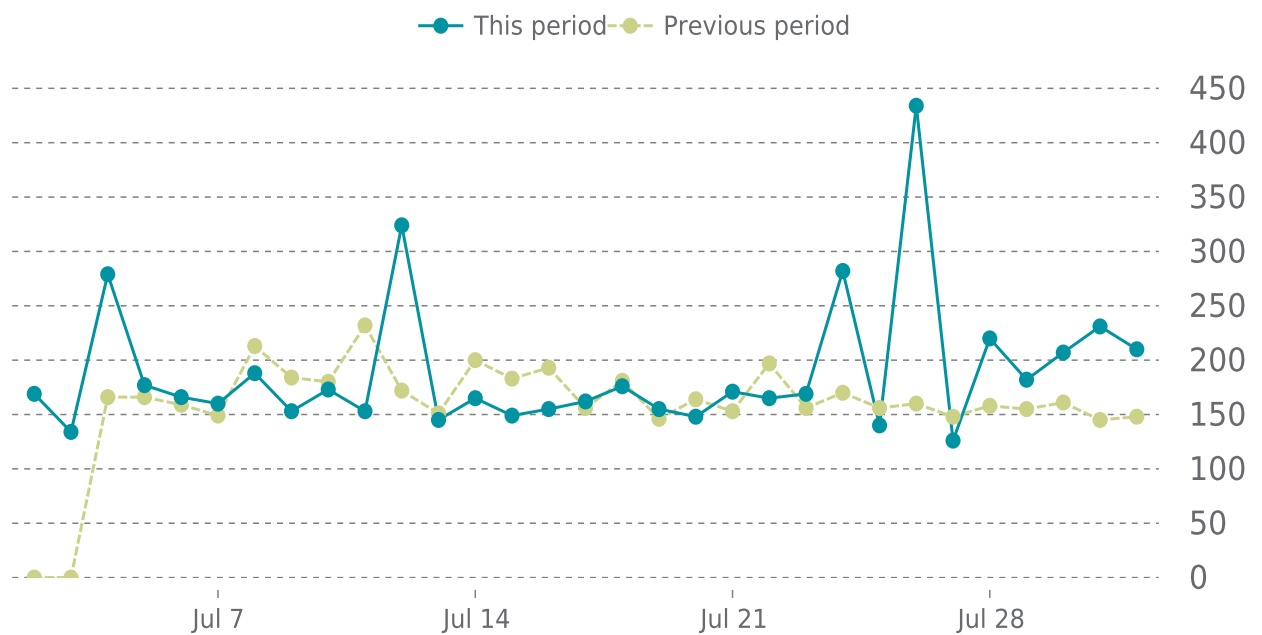

OVERVIEW

last 24 hours

100%

last 7 days

99%

last 30 days

99%

UPTIME HISTORY

Event	Date	Reason	Duration
UP	07/28/2023	-	3d 20h
DOWN	07/28/2023	Unable to connect to https://broslogistics.com/ .	40m 18s

✓ ANALYTICS

Traffic up by: **19.7%**

07/01/2023 to 07/31/2023

SESSIONS

SECURITY

Total security checks: **6**