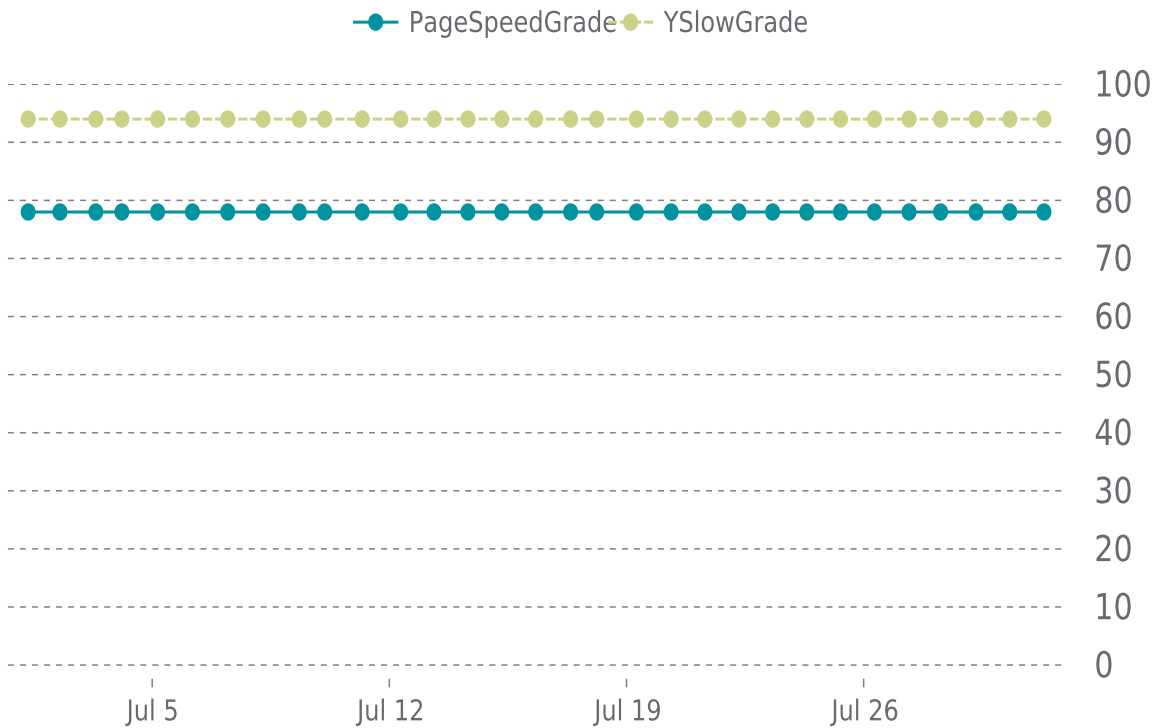

✓ PERFORMANCE

Total performance checks: **31**

07/01/2023 to 07/31/2023

MOST RECENT SCAN

07/31/2023

PageSpeed Grade

C (78%)

Previous check: 78%

YSlow Grade

A (94%)

Previous check: 94%

PERFORMANCE OVERVIEW

PERFORMANCE HISTORY (1/3)

Date	Load time	PageSpeed	YSlow
07/31/2023 07:42	1.20 s	C (78%)	A (94%)
07/30/2023 07:31	1.26 s	C (78%)	A (94%)
07/29/2023 07:36	1.01 s	C (78%)	A (94%)
07/28/2023 06:32	1.41 s	C (78%)	A (94%)
07/27/2023 08:08	1.34 s	C (78%)	A (94%)
07/26/2023 07:39	1.23 s	C (78%)	A (94%)
07/25/2023 07:35	1.26 s	C (78%)	A (94%)
07/24/2023 07:41	1.27 s	C (78%)	A (94%)
07/23/2023 07:32	2.27 s	C (78%)	A (94%)
07/22/2023 07:38	1.20 s	C (78%)	A (94%)
07/21/2023 07:31	1.29 s	C (78%)	A (94%)
07/20/2023 07:39	1.26 s	C (78%)	A (94%)
07/19/2023 07:01	1.25 s	C (78%)	A (94%)
07/18/2023 02:53	1.25 s	C (78%)	A (94%)
07/17/2023 08:24	1.28 s	C (78%)	A (94%)

PERFORMANCE HISTORY (2/3)

Date	Load time	PageSpeed	YSlow
07/16/2023 07:38	1.06 s	C (78%)	A (94%)
07/15/2023 07:37	1.21 s	C (78%)	A (94%)
07/14/2023 07:41	1.18 s	C (78%)	A (94%)
07/13/2023 07:37	1.26 s	C (78%)	A (94%)
07/12/2023 08:02	1.22 s	C (78%)	A (94%)
07/11/2023 04:44	2.22 s	C (78%)	A (94%)
07/10/2023 02:13	1.27 s	C (78%)	A (94%)
07/09/2023 08:14	1.18 s	C (78%)	A (94%)
07/08/2023 06:33	1.16 s	C (78%)	A (94%)
07/07/2023 05:31	1.24 s	C (78%)	A (94%)
07/06/2023 04:31	1.30 s	C (78%)	A (94%)
07/05/2023 03:49	1.31 s	C (78%)	A (94%)
07/04/2023 02:32	0.98 s	C (78%)	A (94%)
07/03/2023 08:02	1.05 s	C (78%)	A (94%)
07/02/2023 06:41	1.07 s	C (78%)	A (94%)