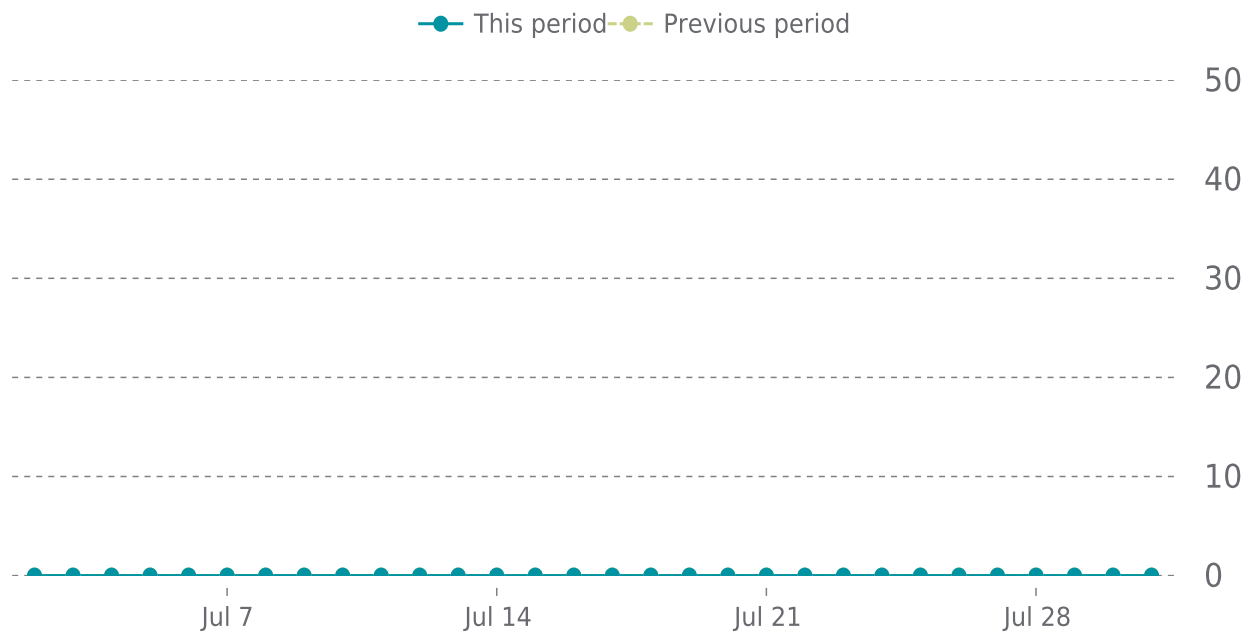

ANALYTICS

Traffic up by: **0%**
07/01/2023 to 07/31/2023

SESSIONS

Pages Per Sessions: ▲ 0%

Social Media Sessions: ▲ 0.00%

Bounce Rate: ▲ 0%

Organic Searches: ▲ 0.00%