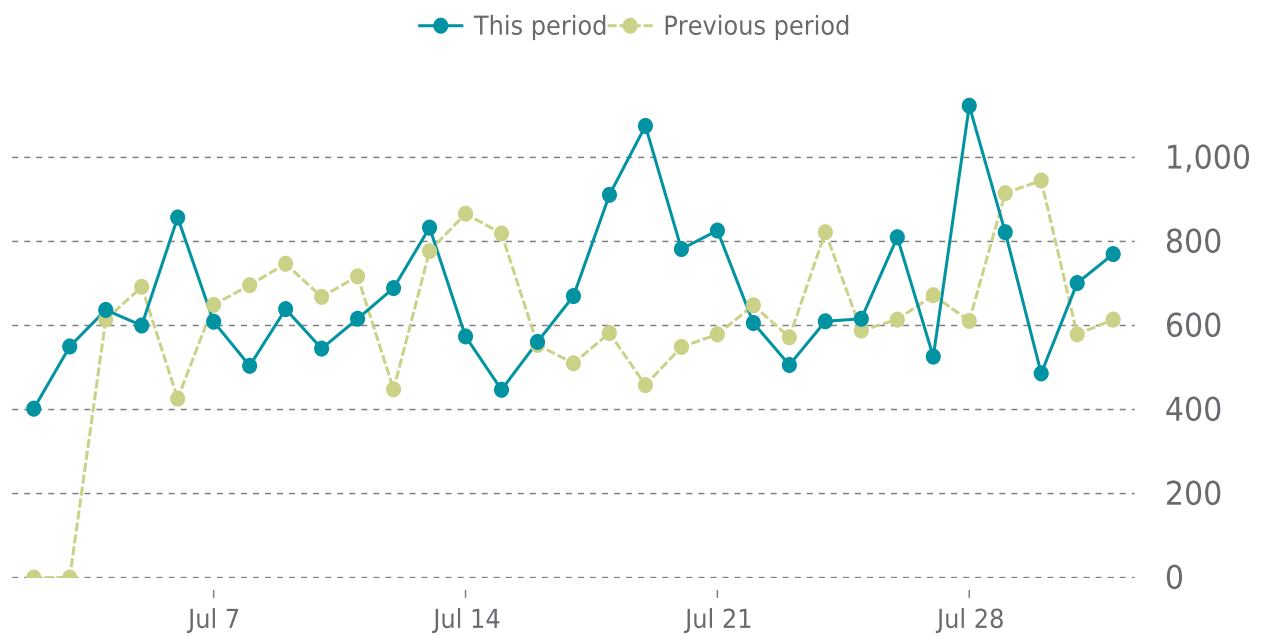

OVERVIEW

last 24 hours

100%

last 7 days

99%

last 30 days

99%

UPTIME HISTORY

Event	Date	Reason	Duration
UP	07/28/2023	-	3d 20h
DOWN	07/28/2023	Request URI does not exist.	45m 8s
UP	07/26/2023	-	1d 21h
DOWN	07/26/2023	Host Name is not resolved	2m 5s
UP	07/23/2023	-	3d 3h
DOWN	07/23/2023	Unable to connect to https://blackledgefacecenter.com/.	2m 8s

✓ ANALYTICS

Traffic up by: **10.4%**

07/01/2023 to 07/31/2023

SESSIONS

 **SECURITY**Total security checks: **5**

07/01/2023 to 07/31/2023

MOST RECENT SCAN

07/31/2023