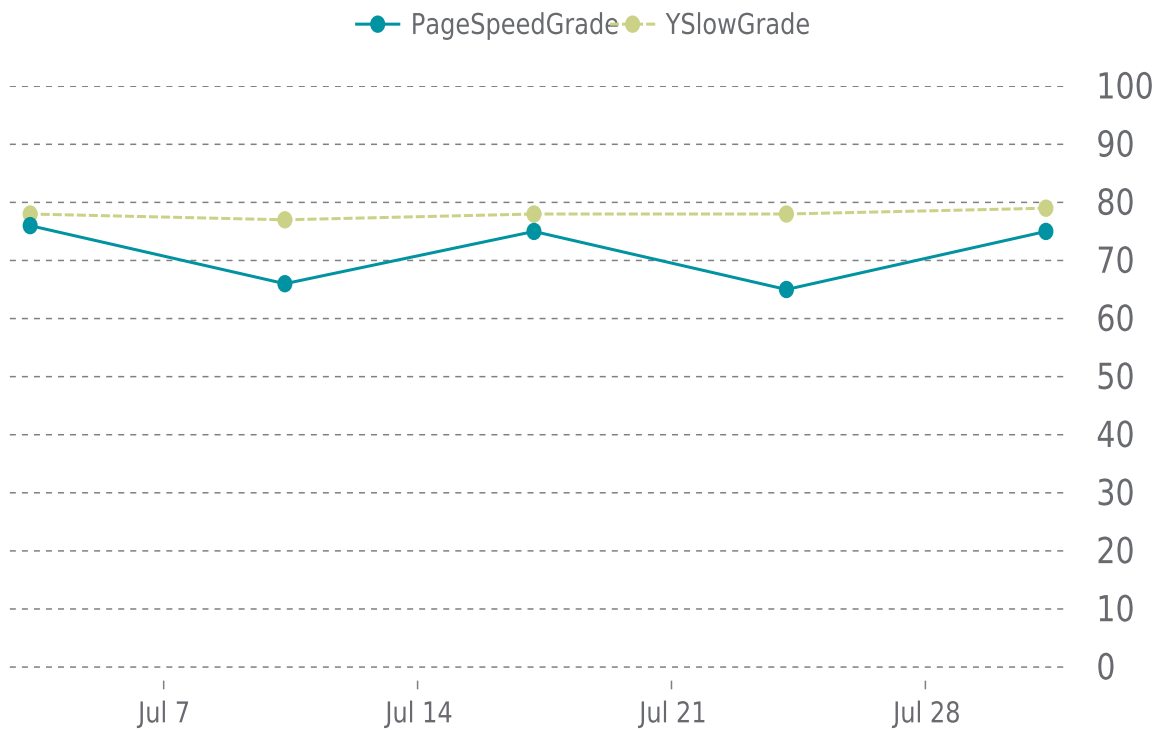

✓ PERFORMANCE

Total performance checks: **5**

07/01/2023 to 07/31/2023

MOST RECENT SCAN

07/31/2023

PageSpeed Grade

C (75%)

Previous check: 65%

YSlow Grade

C (79%)

Previous check: 78%

PERFORMANCE OVERVIEW

PERFORMANCE HISTORY

Date	Load time	PageSpeed	YSlow
07/31/2023 07:45	2.66 s	C (75%)	C (79%)
07/24/2023 04:03	1.84 s	D (65%)	C (78%)
07/17/2023 05:01	1.64 s	C (75%)	C (78%)
07/10/2023 08:12	1.69 s	D (66%)	C (77%)
07/03/2023 07:40	1.65 s	C (76%)	C (78%)