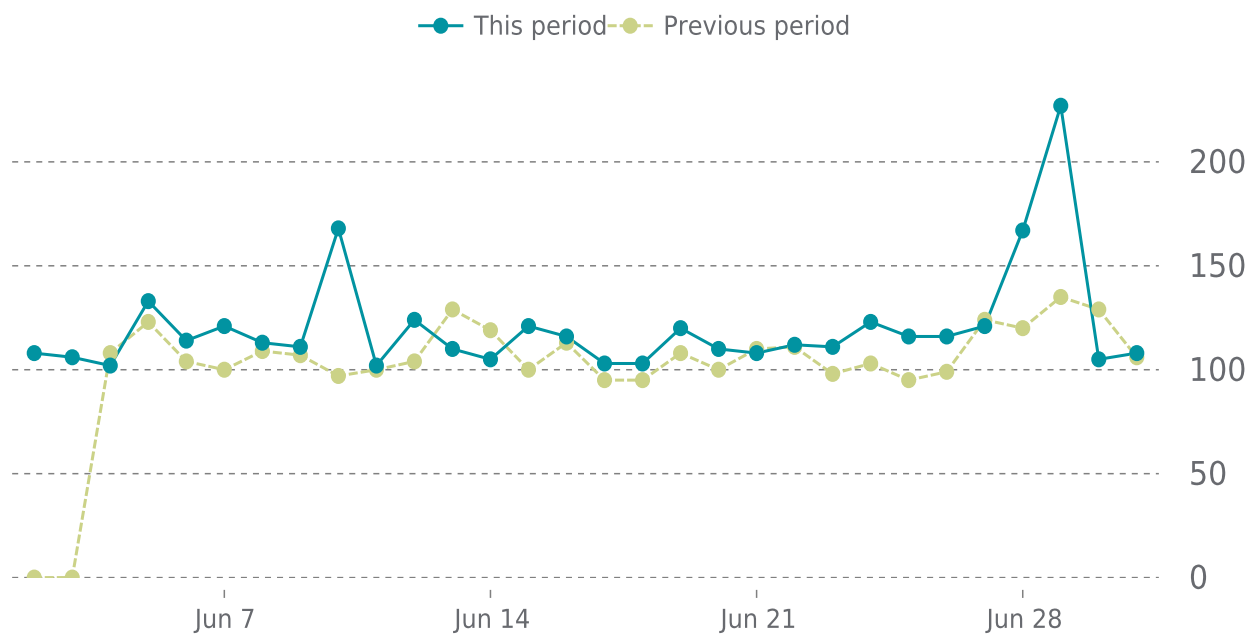

OVERVIEW

last 24 hours
100%

last 7 days
100%

last 30 days
100%

UPTIME HISTORY

Event	Date	Reason	Duration
UP	02/09/2023	-	141d 21h

✓ ANALYTICS

Traffic up by: **18.5%**

06/01/2023 to 06/30/2023

SESSIONS

SECURITY

Total security checks: **5**

06/01/2023 to 06/30/2023

MOST RECENT SCAN

06/28/2023

Status: **Clean**