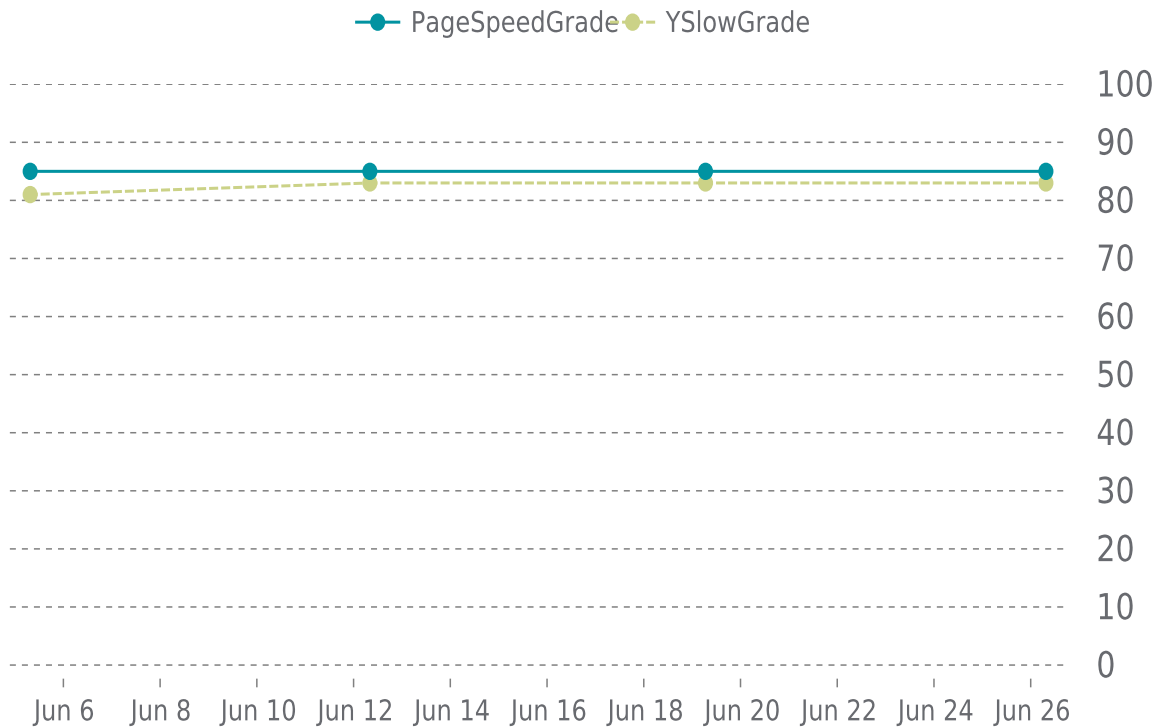

✓ PERFORMANCE

Total performance checks: **4**

06/01/2023 to 06/30/2023

MOST RECENT SCAN

06/26/2023

PageSpeed Grade

B (85%)

Previous check: 85%

YSlow Grade

B (83%)

Previous check: 83%

PERFORMANCE OVERVIEW

PERFORMANCE HISTORY

Date	Load time	PageSpeed	YSlow
06/26/2023 07:33	1.64 s	B (85%)	B (83%)
06/19/2023 06:38	1.45 s	B (85%)	B (83%)
06/12/2023 08:05	1.26 s	B (85%)	B (83%)
06/05/2023 07:31	1.38 s	B (85%)	B (81%)