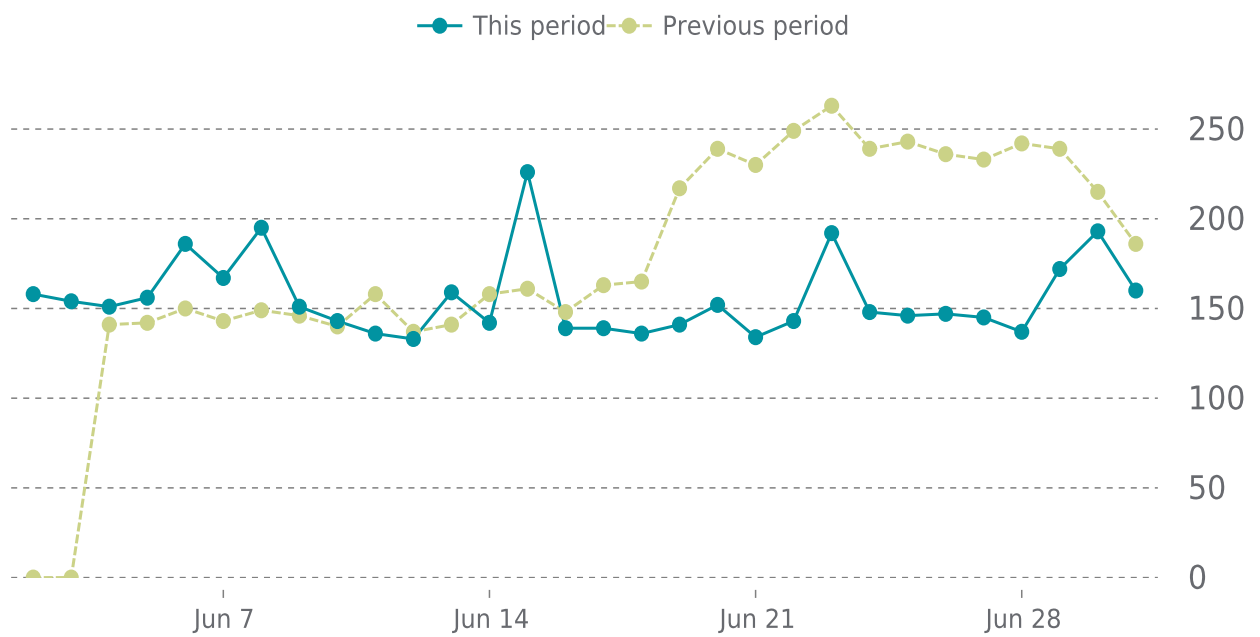

last 30 days

100%

UPTIME HISTORY

Event	Date	Reason	Duration
UP	04/28/2023	-	63d 16h

✓ ANALYTICS

Traffic down by: **11.2%**

06/01/2023 to 06/30/2023

SESSIONS