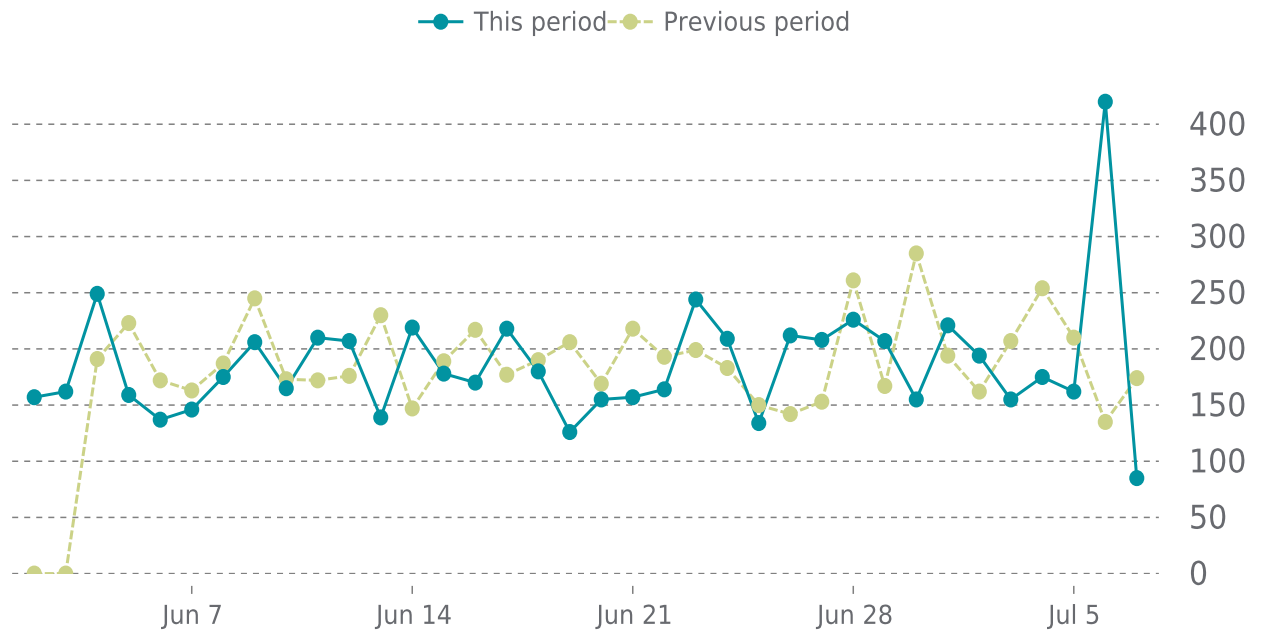

Up for: **133d 20h**
Overall Uptime: **100.000%**

OVERVIEW

last 24 hours
100%

last 7 days
100%

last 30 days
100%

UPTIME HISTORY

Event	Date	Reason	Duration
UP	02/23/2023	-	133d 20h

✓ ANALYTICS

Traffic up by: **2.6%**
06/01/2023 to 07/06/2023

SESSIONS

SECURITY

Total security checks: **6**

06/01/2023 to 07/06/2023

MOST RECENT SCAN

07/05/2023

Status: **Clean**