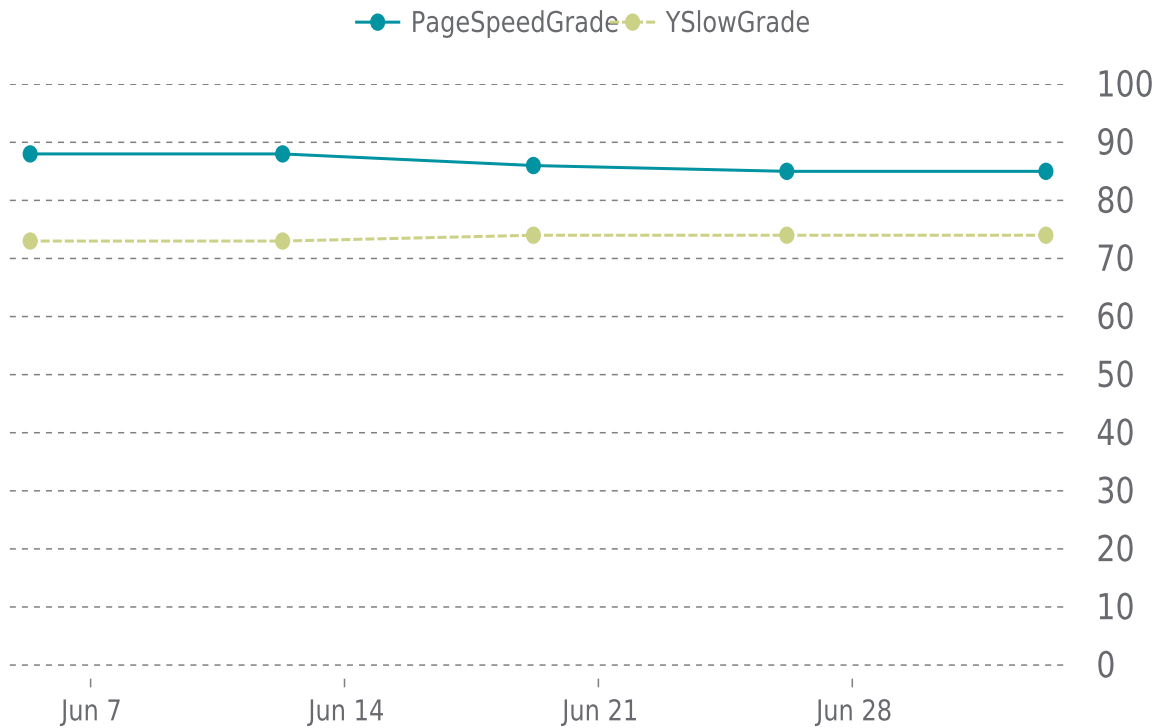

✓ PERFORMANCE

Total performance checks: **5**

06/01/2023 to 07/06/2023

MOST RECENT SCAN

07/03/2023

PageSpeed Grade

B (85%)

Previous check: 85%

YSlow Grade

C (74%)

Previous check: 74%

PERFORMANCE OVERVIEW

PERFORMANCE HISTORY

Date	Load time	PageSpeed	YSlow
07/03/2023 08:08	1.79 s	B (85%)	C (74%)
06/26/2023 04:40	1.82 s	B (85%)	C (74%)
06/19/2023 05:00	1.63 s	B (86%)	C (74%)
06/12/2023 07:03	1.50 s	B (88%)	C (73%)
06/05/2023 08:00	1.70 s	B (88%)	C (73%)