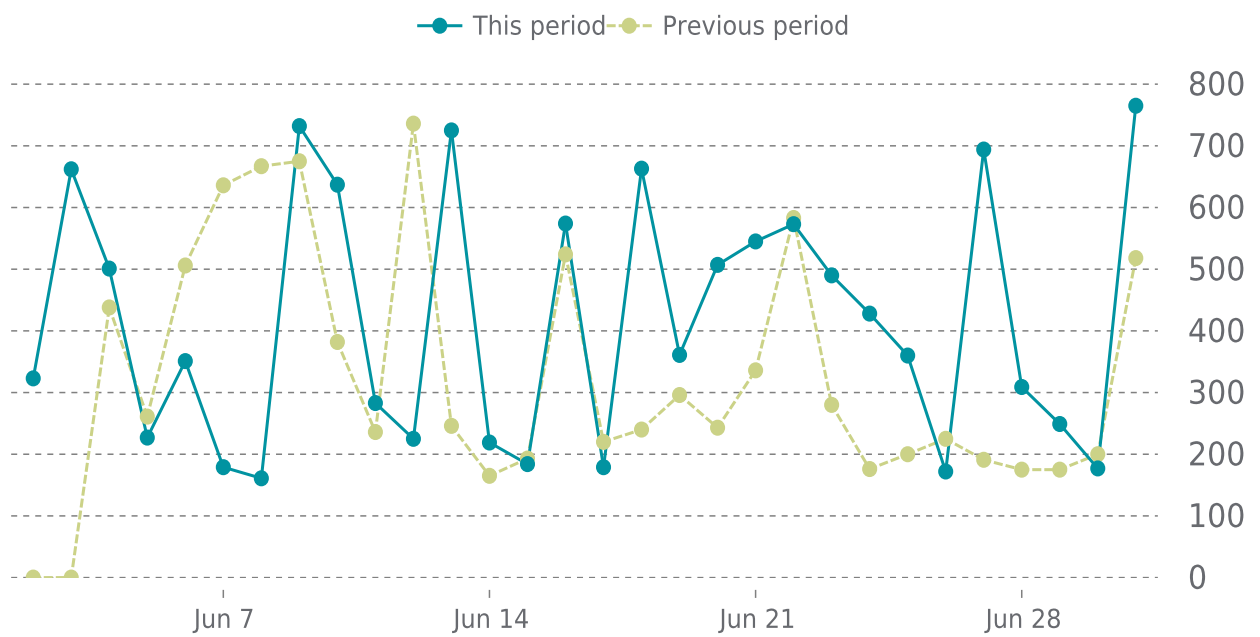

100%

last 30 days

100%

UPTIME HISTORY

Event	Date	Reason	Duration
UP	02/17/2023	-	133d 14h

✓ ANALYTICS

Traffic up by: **28.1%**

06/01/2023 to 06/30/2023

SESSIONS

SECURITY

Total security checks: **6**

06/01/2023 to 06/30/2023

MOST RECENT SCAN

06/28/2023

Status: **Clean**

Malware: **Clean**