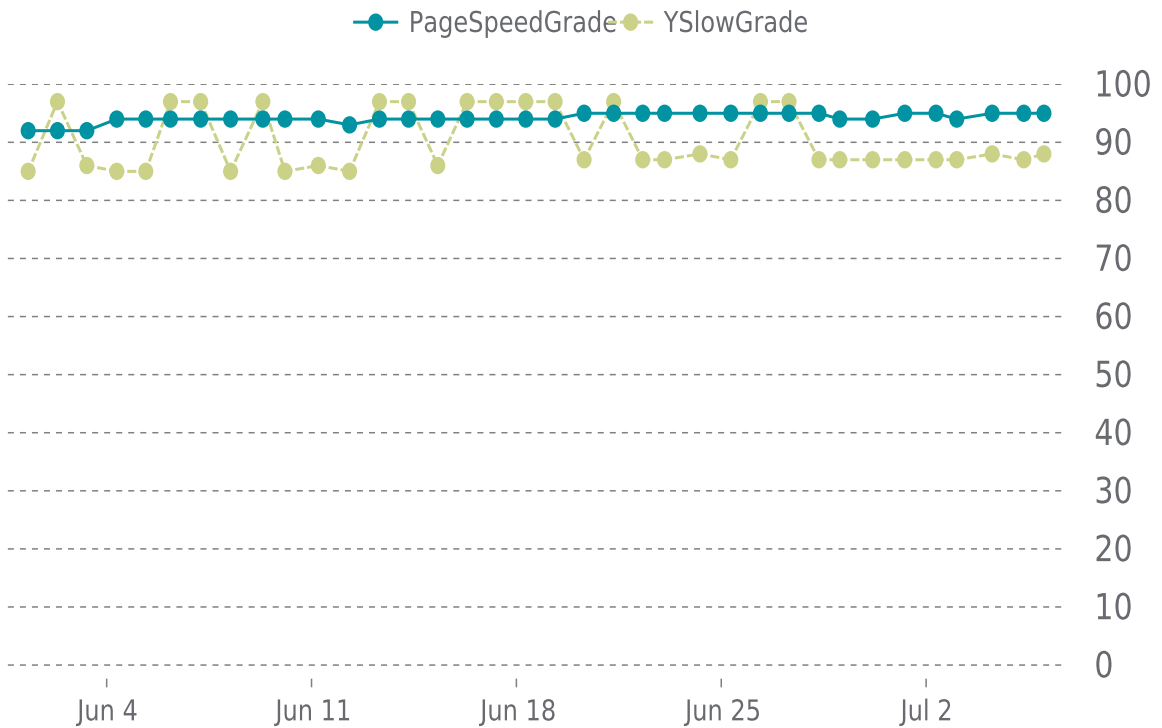

# ✓ PERFORMANCE

Total performance checks: **36**

06/01/2023 to 07/06/2023

## MOST RECENT SCAN

07/06/2023

PageSpeed Grade

**A (95%)**

Previous check: 95%

YSlow Grade

**B (88%)**

Previous check: 87%

## PERFORMANCE OVERVIEW