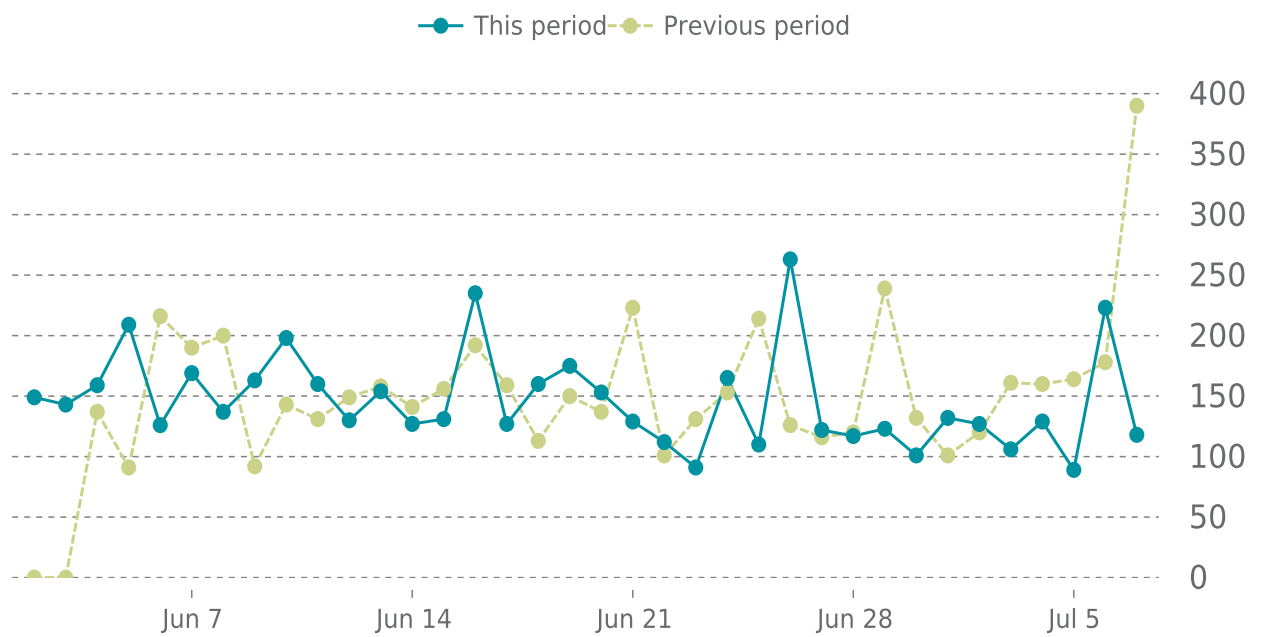

## OVERVIEW

last 24 hours

**100%**

last 7 days

**100%**

last 30 days

**100%**

## UPTIME HISTORY

Event	Date	Reason	Duration
UP	02/09/2023	-	147d 21h

# ✓ ANALYTICS

Traffic down by: **2.3%**

06/01/2023 to 07/06/2023

## SESSIONS