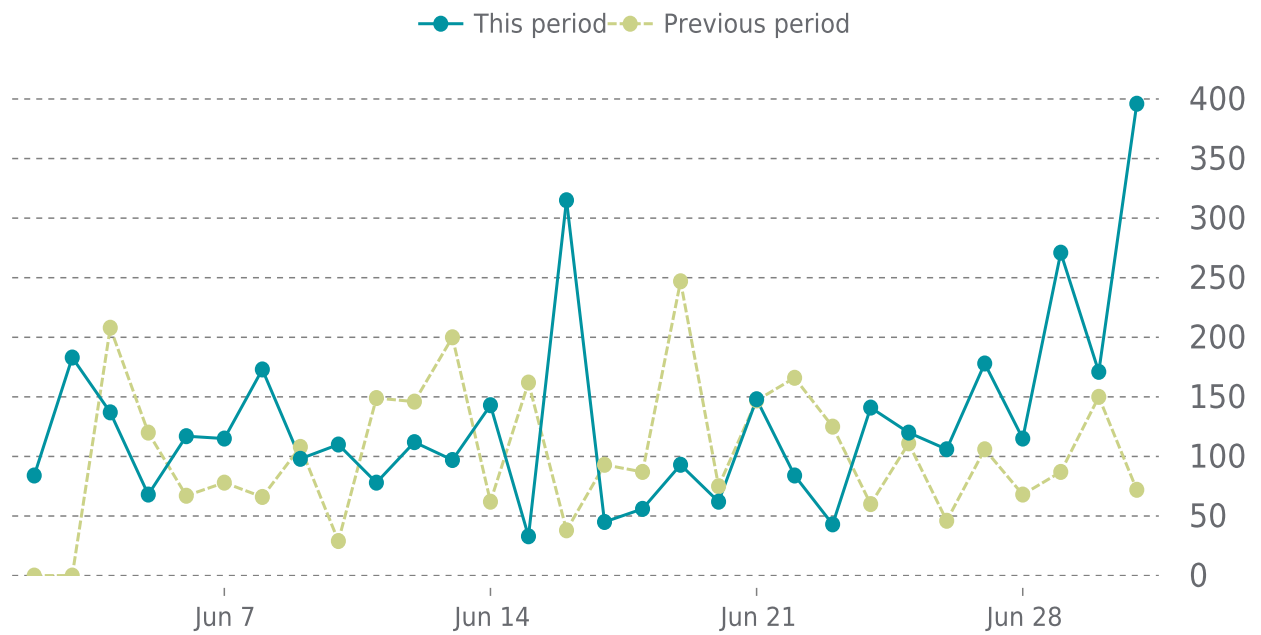

UPTIME HISTORY

Event	Date	Reason	Duration
UP	02/09/2023	-	141d 21h

✓ ANALYTICS

Traffic up by: **26.7%**

06/01/2023 to 06/30/2023

SESSIONS

SECURITY

Total security checks: **5**