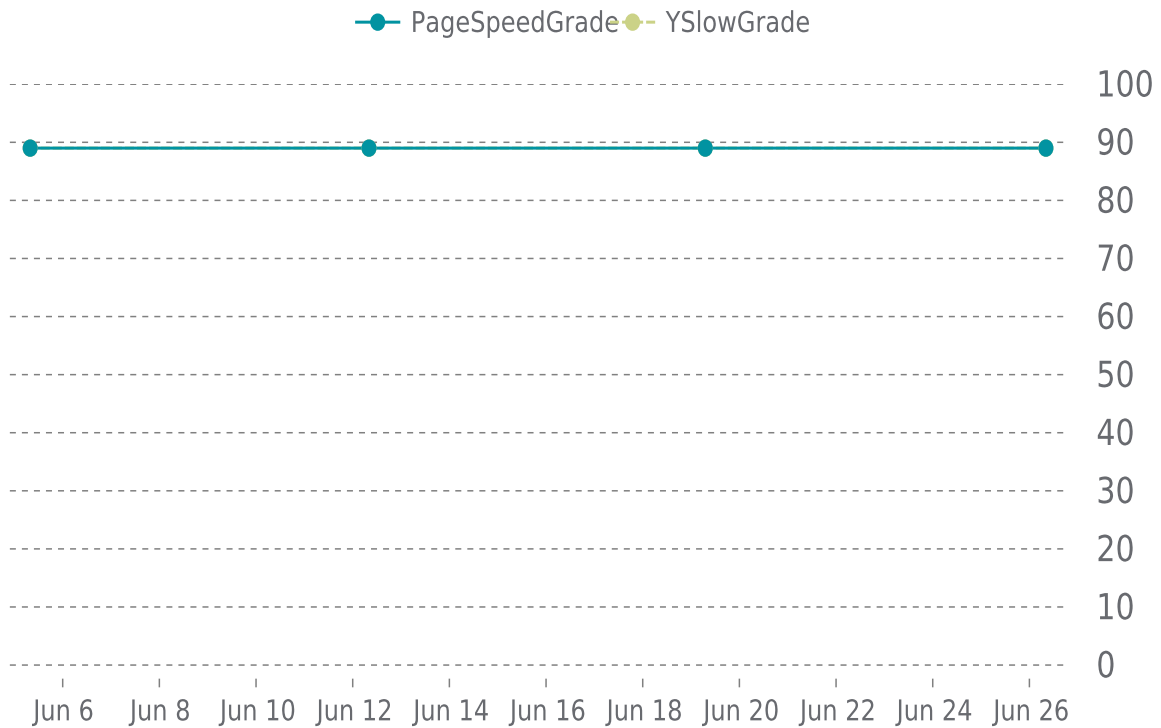

✓ PERFORMANCE

Total performance checks: **4**

06/01/2023 to 06/30/2023

MOST RECENT SCAN

06/26/2023

PageSpeed Grade

B (89%)

Previous check: 89%

YSlow Grade

B (89%)

Previous check: 89%

PERFORMANCE OVERVIEW

PERFORMANCE HISTORY

Date	Load time	PageSpeed	YSlow
06/26/2023 08:12	1.09 s	B (89%)	B (89%)
06/19/2023 07:04	1.02 s	B (89%)	B (89%)
06/12/2023 08:05	0.77 s	B (89%)	B (89%)
06/05/2023 07:51	0.70 s	B (89%)	B (89%)