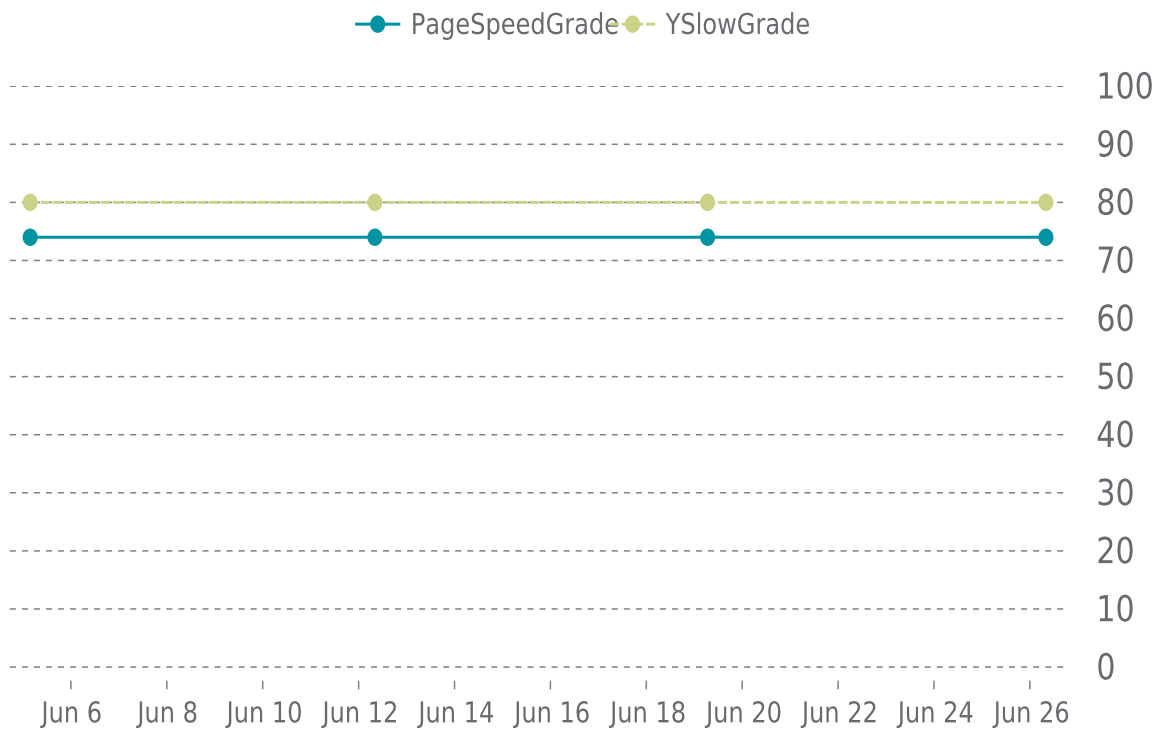

# ✓ PERFORMANCE

Total performance checks: **4**

06/01/2023 to 06/30/2023

## MOST RECENT SCAN

06/26/2023

PageSpeed Grade

**C (74%)**

Previous check: 74%

YSlow Grade

**B (80%)**

Previous check: 80%

## PERFORMANCE OVERVIEW