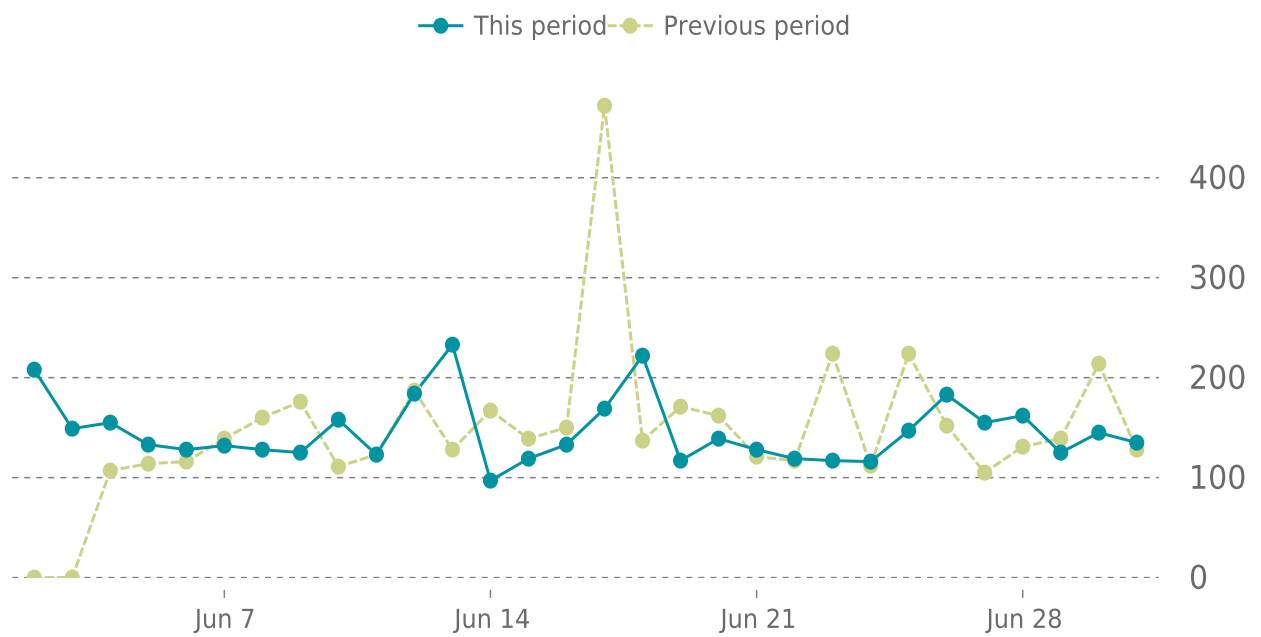

## OVERVIEW

last 24 hours  
**100%**

last 7 days  
**100%**

last 30 days  
**100%**

## UPTIME HISTORY

Event	Date	Reason	Duration
UP	02/09/2023	-	141d 21h

# ✓ ANALYTICS

Traffic down by: **0.9%**

06/01/2023 to 06/30/2023

## SESSIONS