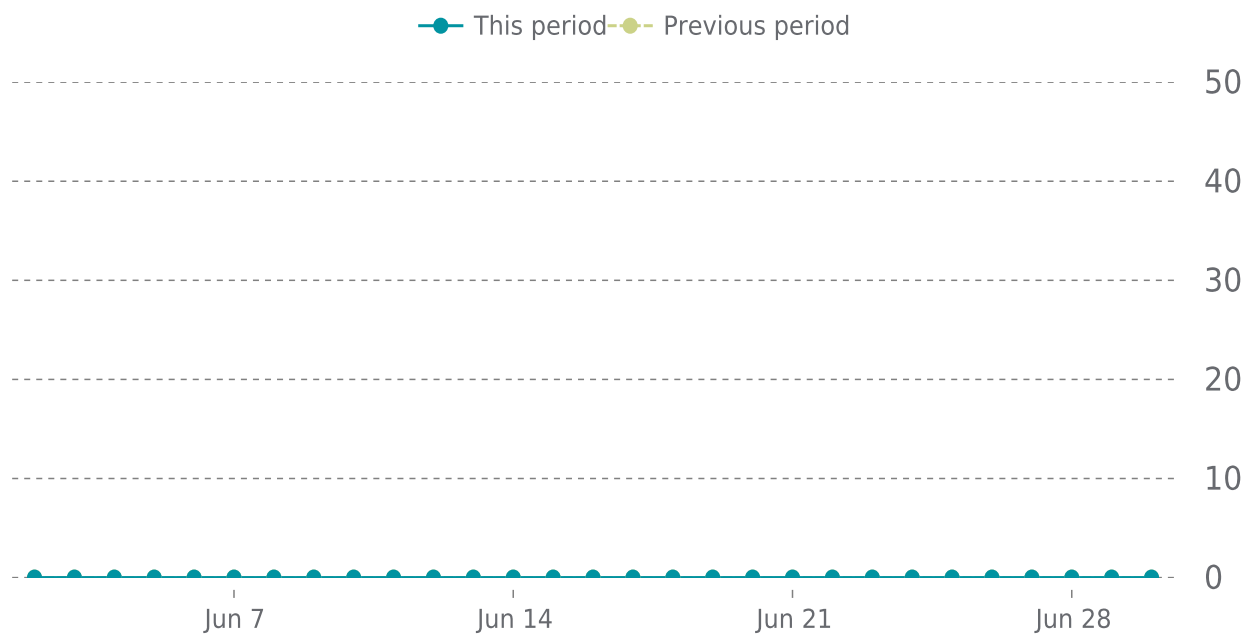

ANALYTICS

Traffic up by: **0%**
06/01/2023 to 06/30/2023

SESSIONS

Pages Per Sessions: ▲ 0%

Social Media Sessions: ▲ 0.00%

Bounce Rate: ▲ 0%

Organic Searches: ▲ 0.00%