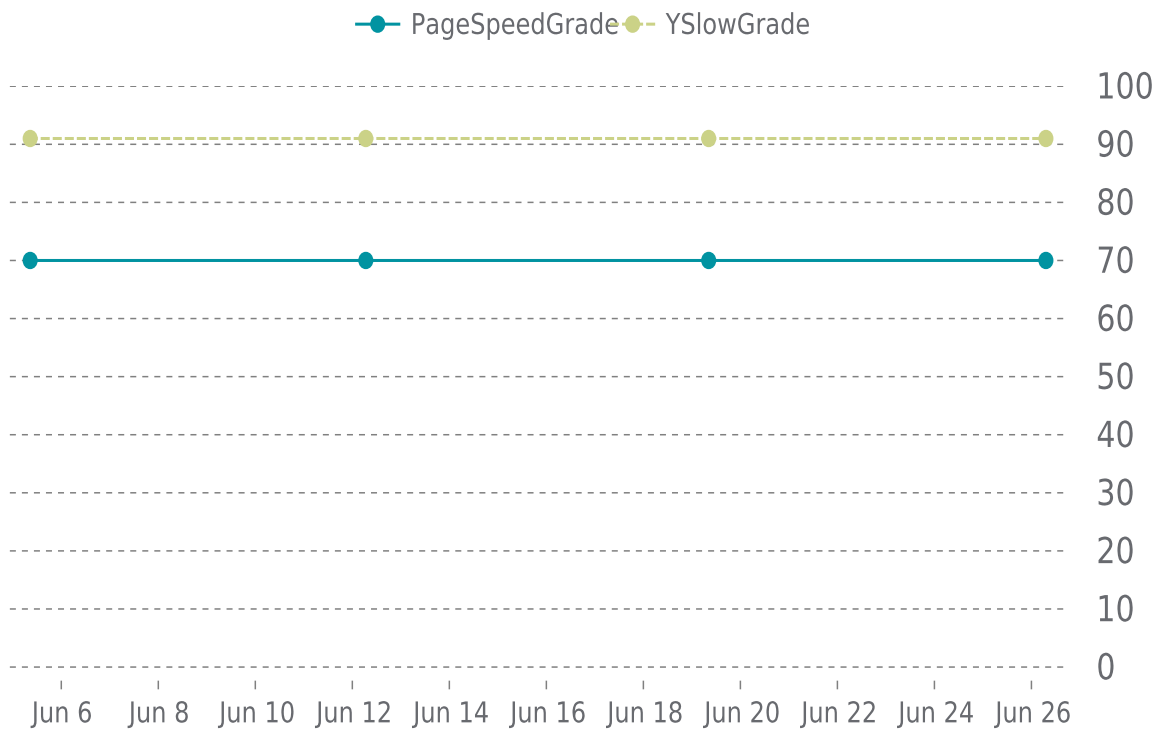

# ✓ PERFORMANCE

Total performance checks: **4**

06/01/2023 to 06/30/2023

## MOST RECENT SCAN

06/26/2023

PageSpeed Grade

**C (70%)**

Previous check: 70%

YSlow Grade

**A (91%)**

Previous check: 91%

## PERFORMANCE OVERVIEW