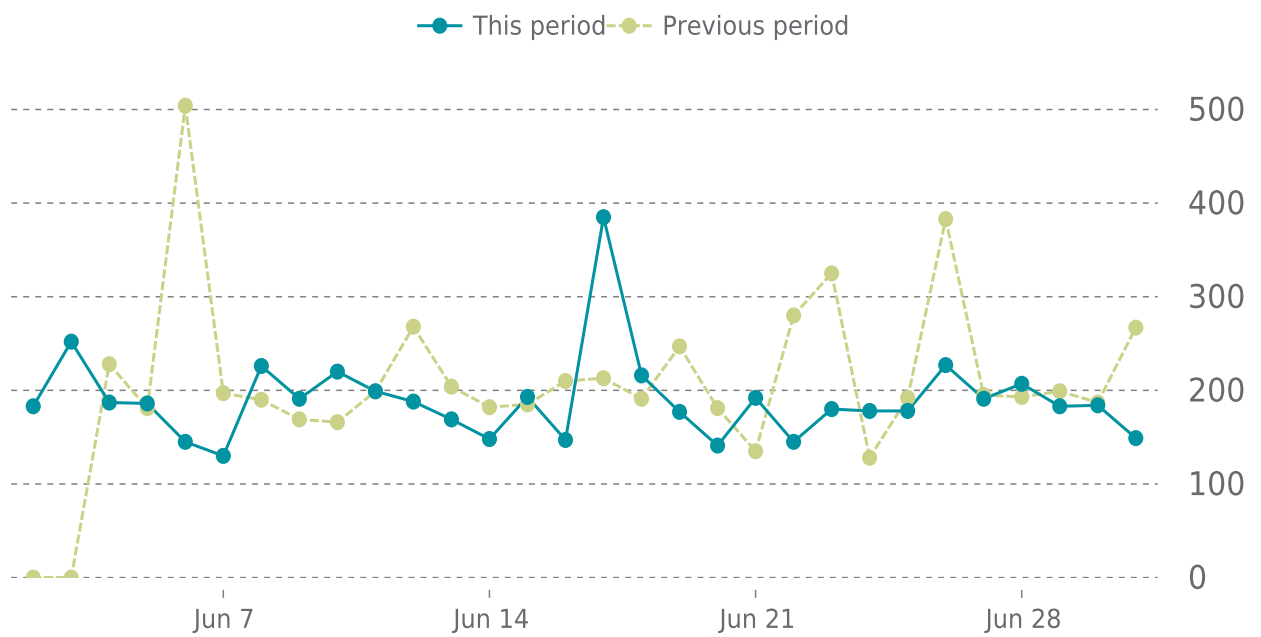

UPTIME HISTORY

Event	Date	Reason	Duration
UP	02/09/2023	-	141d 21h

✓ ANALYTICS

Traffic down by: **8.1%**

06/01/2023 to 06/30/2023

SESSIONS

SECURITY

Total security checks: **5**