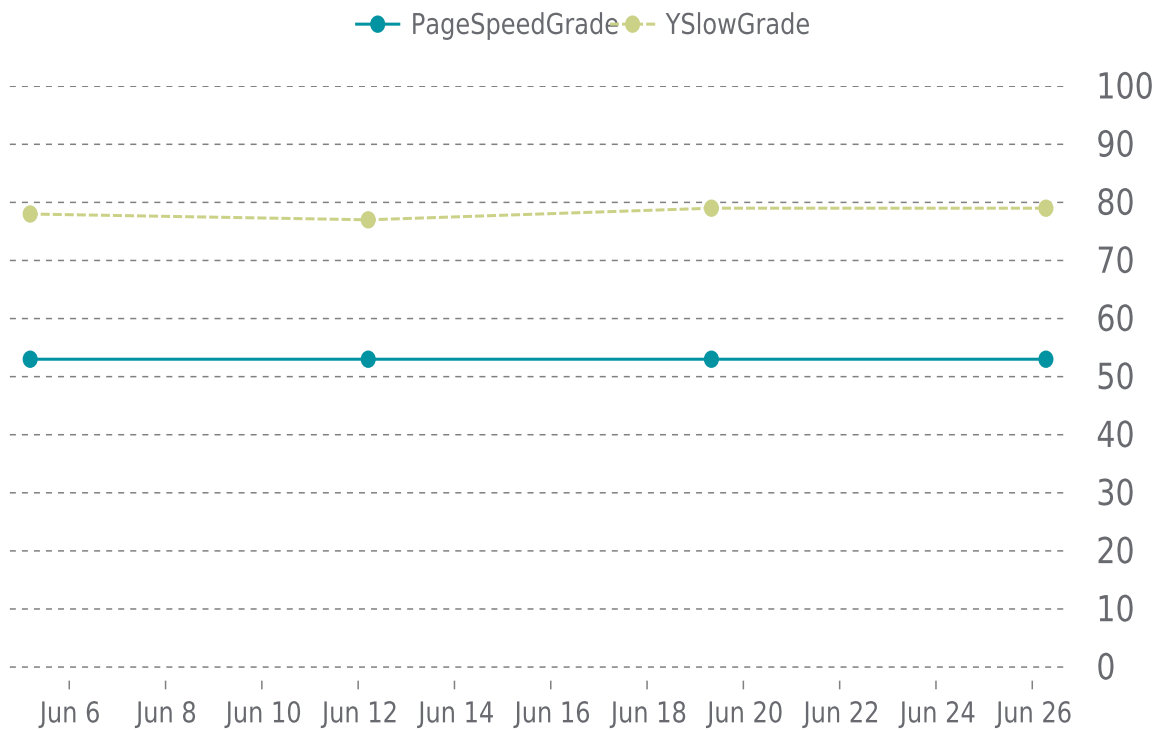

✓ PERFORMANCE

Total performance checks: **4**

06/01/2023 to 06/30/2023

MOST RECENT SCAN

06/26/2023

PageSpeed Grade

E (53%)

Previous check: 53%

YSlow Grade

C (79%)

Previous check: 79%

PERFORMANCE OVERVIEW

PERFORMANCE HISTORY

Date	Load time	PageSpeed	YSlow
06/26/2023 06:48	2.17 s	E (53%)	C (79%)
06/19/2023 08:04	1.60 s	E (53%)	C (79%)
06/12/2023 05:01	2.05 s	E (53%)	C (77%)
06/05/2023 04:31	1.62 s	E (53%)	C (78%)