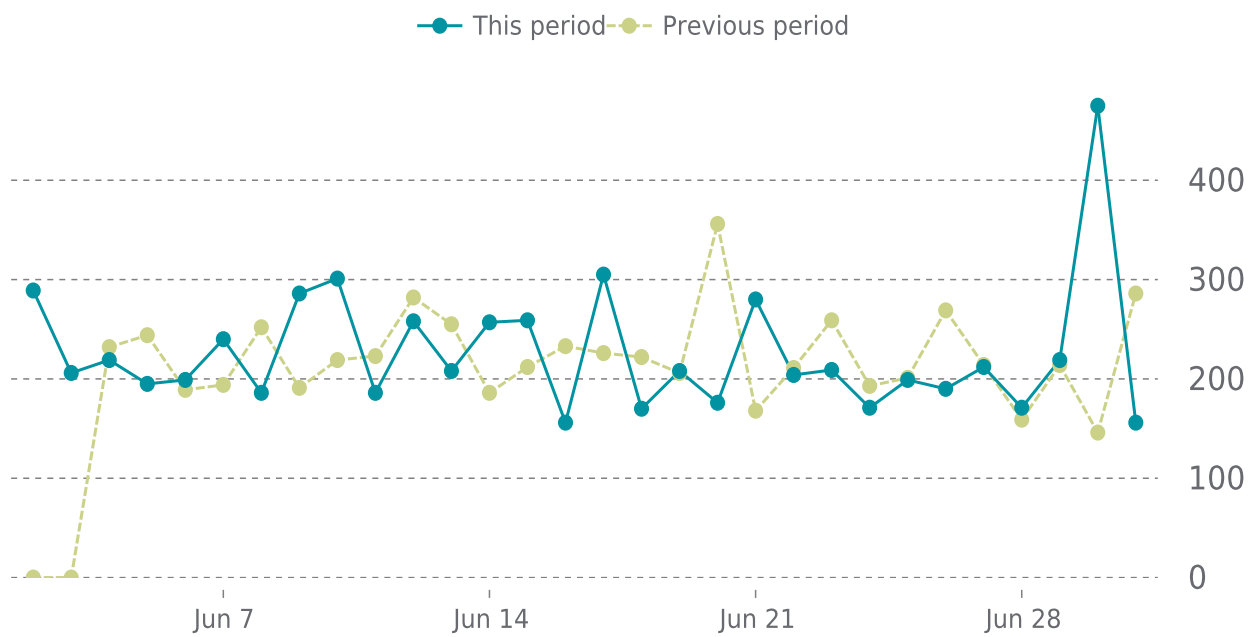

OVERVIEW

last 24 hours

100%

last 7 days

100%

last 30 days

100%

UPTIME HISTORY

Event	Date	Reason	Duration
UP	02/09/2023	-	141d 20h

✓ ANALYTICS

Traffic up by: **8.8%**
06/01/2023 to 06/30/2023

SESSIONS

SECURITY

Total security checks: **5**

06/01/2023 to 06/30/2023

MOST RECENT SCAN