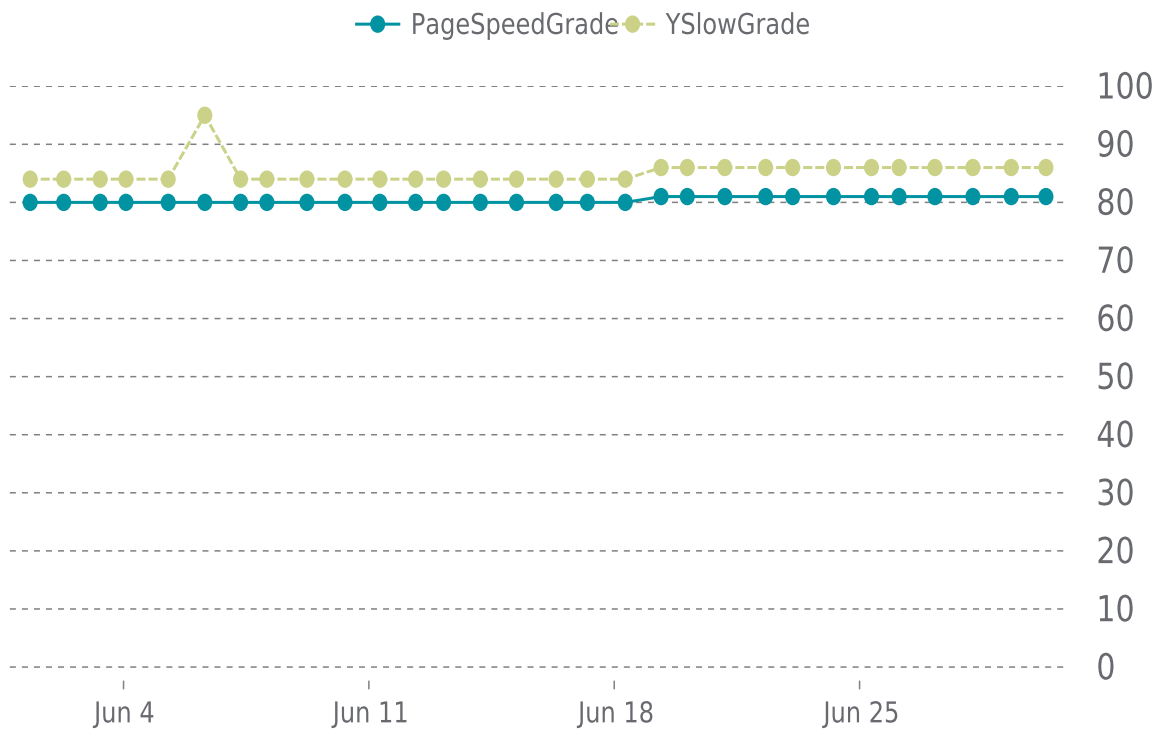

✓ PERFORMANCE

Total performance checks: **30**

06/01/2023 to 06/30/2023

MOST RECENT SCAN

06/30/2023

PageSpeed Grade

B (81%)

Previous check: 81%

YSlow Grade

B (86%)

Previous check: 86%

PERFORMANCE OVERVIEW

PERFORMANCE HISTORY (1/2)

Date	Load time	PageSpeed	YSlow
06/30/2023 07:36	1.20 s	B (81%)	B (86%)
06/29/2023 07:52	1.04 s	B (81%)	B (86%)
06/28/2023 05:36	1.21 s	B (81%)	B (86%)
06/27/2023 03:35	0.91 s	B (81%)	B (86%)
06/26/2023 03:04	1.30 s	B (81%)	B (86%)
06/25/2023 08:09	1.04 s	B (81%)	B (86%)
06/24/2023 06:08	0.97 s	B (81%)	B (86%)
06/23/2023 02:11	1.24 s	B (81%)	B (86%)
06/22/2023 07:39	1.12 s	B (81%)	B (86%)
06/21/2023 03:43	1.16 s	B (81%)	B (86%)
06/20/2023 02:01	1.06 s	B (81%)	B (86%)
06/19/2023 08:05	1.17 s	B (81%)	B (86%)
06/18/2023 07:33	1.02 s	B (80%)	B (84%)
06/17/2023 05:37	1.00 s	B (80%)	B (84%)
06/16/2023 08:13	1.07 s	B (80%)	B (84%)