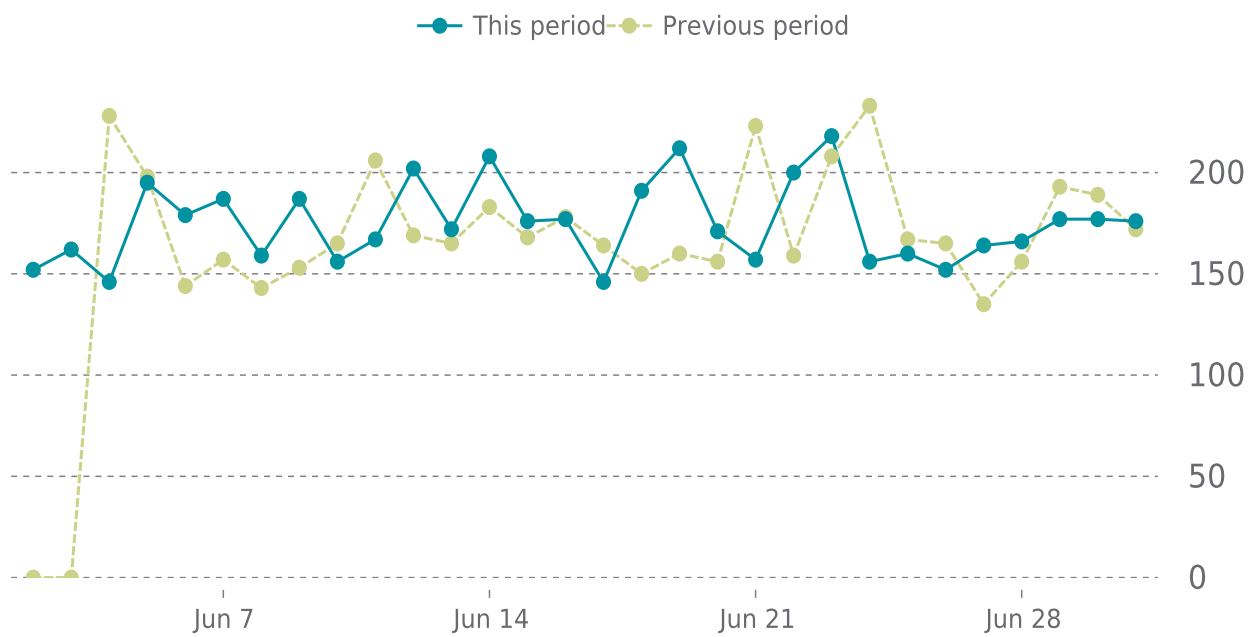

## OVERVIEW

last 24 hours

**100%**

last 7 days

**100%**

last 30 days

**100%**

## UPTIME HISTORY

Event	Date	Reason	Duration
UP	02/09/2023	-	141d 20h

# ✓ ANALYTICS

Traffic up by: **7.4%**

06/01/2023 to 06/30/2023

## SESSIONS