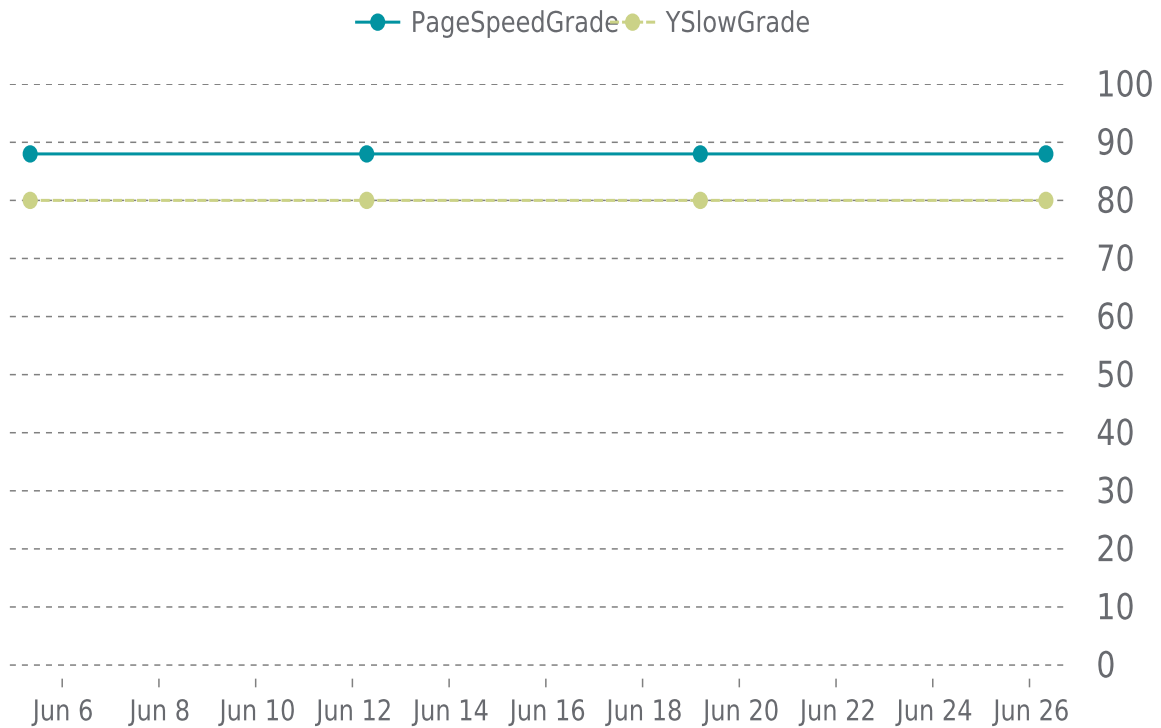

✓ PERFORMANCE

Total performance checks: **4**

06/01/2023 to 06/30/2023

MOST RECENT SCAN

06/26/2023

PageSpeed Grade

B (88%)

Previous check: 88%

YSlow Grade

B (80%)

Previous check: 80%

PERFORMANCE OVERVIEW

PERFORMANCE HISTORY

Date	Load time	PageSpeed	YSlow
06/26/2023 08:09	2.80 s	B (88%)	B (80%)
06/19/2023 04:40	1.39 s	B (88%)	B (80%)
06/12/2023 07:07	1.84 s	B (88%)	B (80%)
06/05/2023 08:06	2.93 s	B (88%)	B (80%)