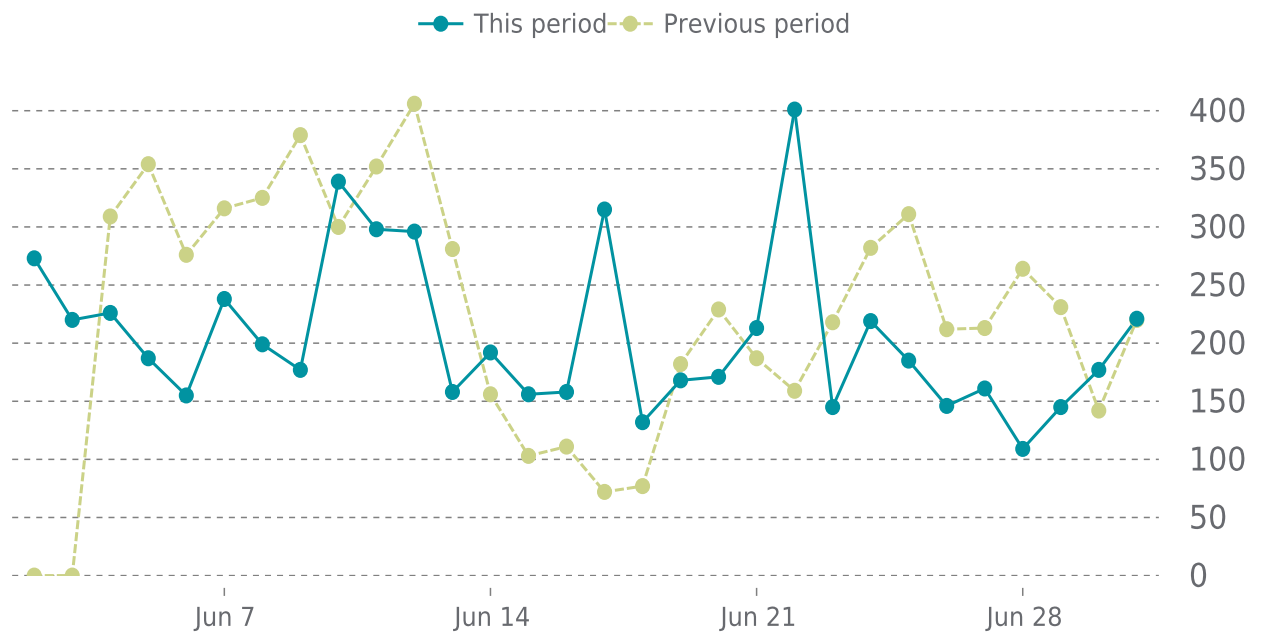

Up for: **23d 17h**
 Overall Uptime: **99.994%**

OVERVIEW

last 24 hours
100%

last 7 days
100%

last 30 days
99%

UPTIME HISTORY

Event	Date	Reason	Duration
UP	06/07/2023	-	23d 17h
DOWN	06/07/2023	Read timeout- Response wasn't received within 30 seconds.	2m 8s

✓ ANALYTICS

Traffic down by: **7.3%**

06/01/2023 to 06/30/2023

SESSIONS

SECURITY

Total security checks: **5**

06/01/2023 to 06/30/2023

MOST RECENT SCAN