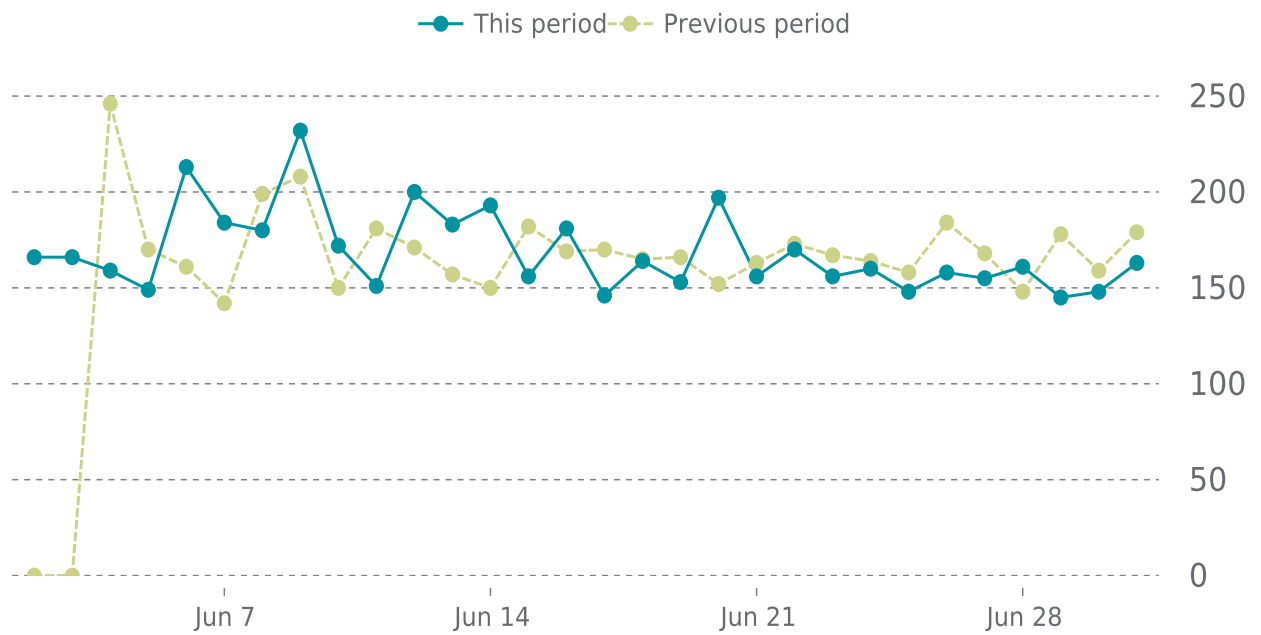

## OVERVIEW

last 24 hours

**100%**

last 7 days

**100%**

last 30 days

**100%**

## UPTIME HISTORY

Event	Date	Reason	Duration
UP	02/09/2023	-	141d 21h

# ✓ ANALYTICS

Traffic up by: **6%**  
06/01/2023 to 06/30/2023

## SESSIONS