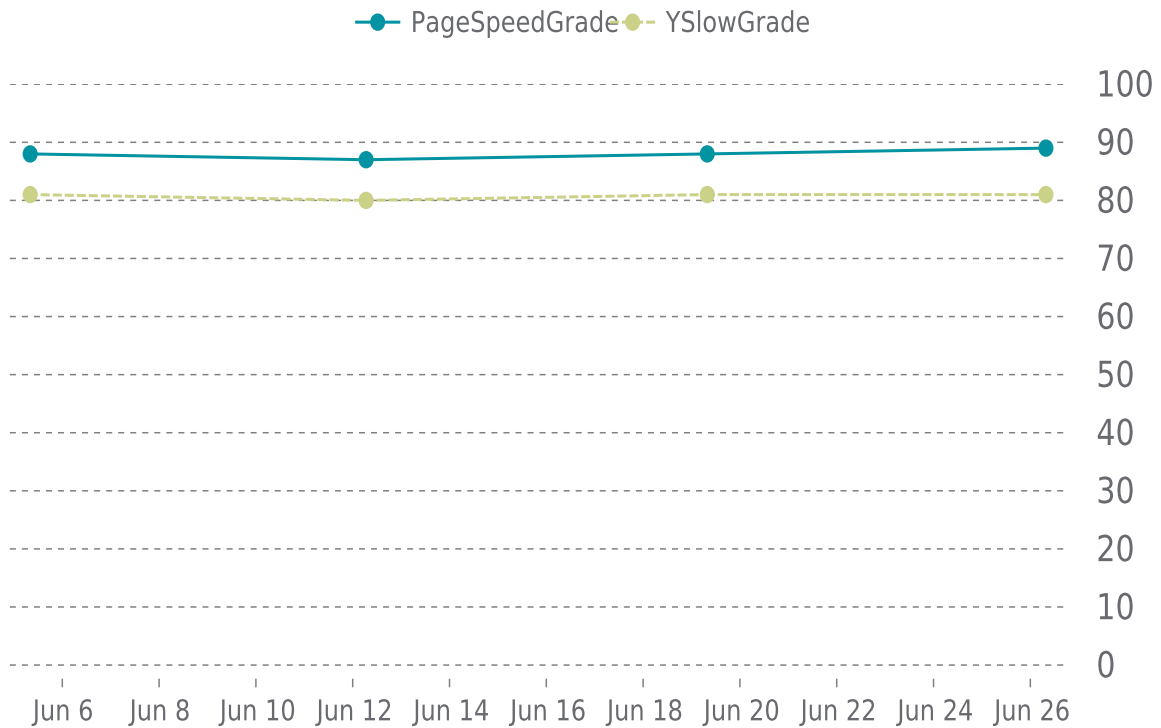

# ✓ PERFORMANCE

Total performance checks: **4**

06/01/2023 to 06/30/2023

## MOST RECENT SCAN

06/26/2023

PageSpeed Grade

**B (89%)**

Previous check: 88%

YSlow Grade

**B (81%)**

Previous check: 81%

## PERFORMANCE OVERVIEW