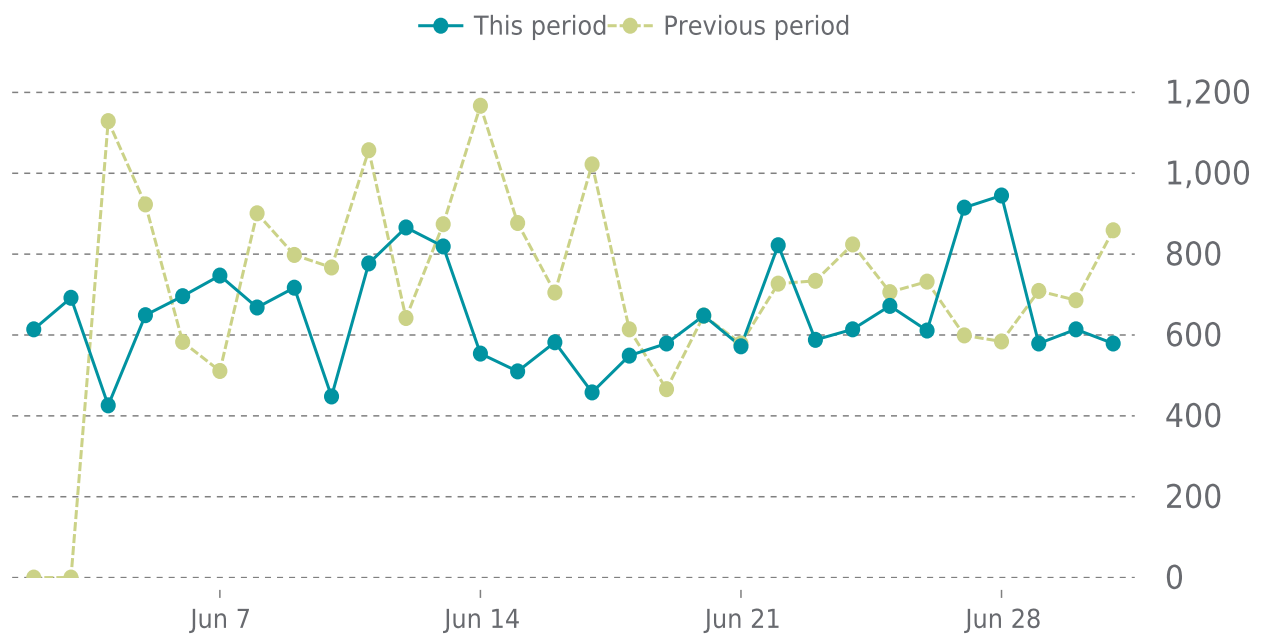

Up for: **37d 7h**
Overall Uptime: **100.000%**

OVERVIEW

last 24 hours
100%

last 7 days
100%

last 30 days
100%

UPTIME HISTORY

Event	Date	Reason	Duration
UP	05/24/2023	-	37d 7h

✓ ANALYTICS

Traffic down by: **8.9%**

06/01/2023 to 06/30/2023

SESSIONS

SECURITY

Total security checks: **5**

06/01/2023 to 06/30/2023

MOST RECENT SCAN

06/26/2023