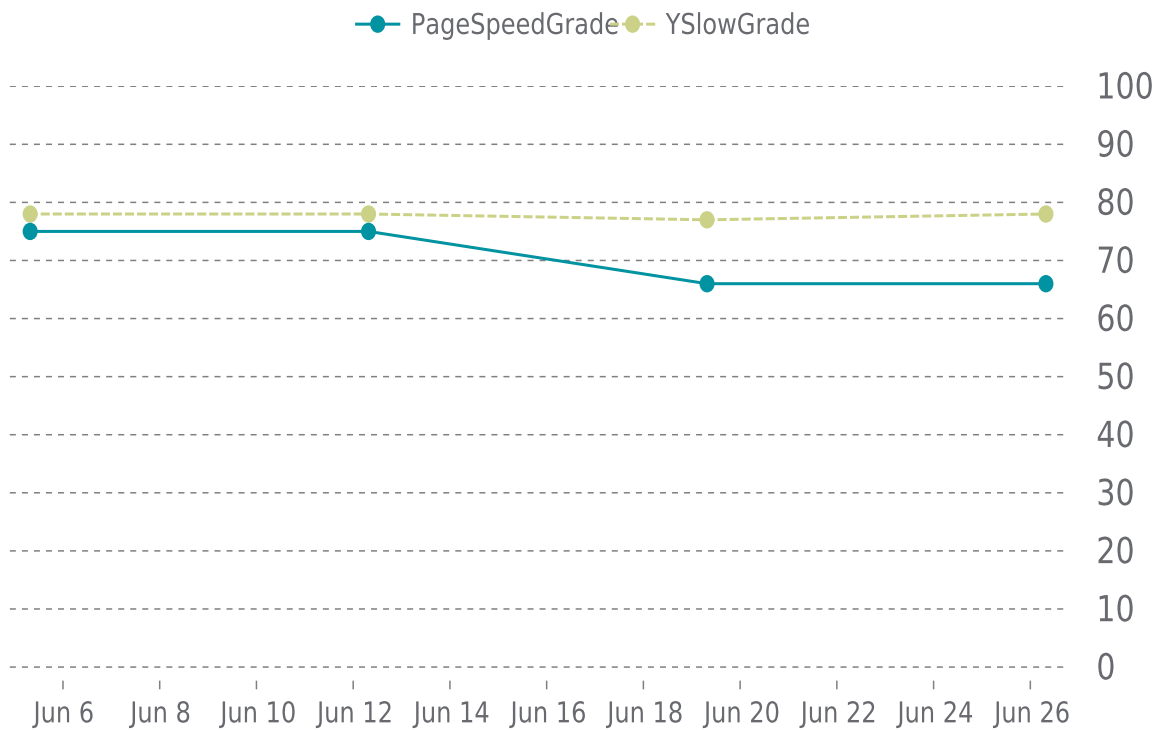

✓ PERFORMANCE

Total performance checks: **4**

06/01/2023 to 06/30/2023

MOST RECENT SCAN

06/26/2023

PageSpeed Grade

D (66%)

Previous check: 66%

YSlow Grade

C (78%)

Previous check: 77%

PERFORMANCE OVERVIEW

PERFORMANCE HISTORY

Date	Load time	PageSpeed	YSlow
06/26/2023 07:44	2.03 s	D (66%)	C (78%)
06/19/2023 07:35	1.90 s	D (66%)	C (77%)
06/12/2023 07:37	1.72 s	C (75%)	C (78%)
06/05/2023 07:43	1.47 s	C (75%)	C (78%)